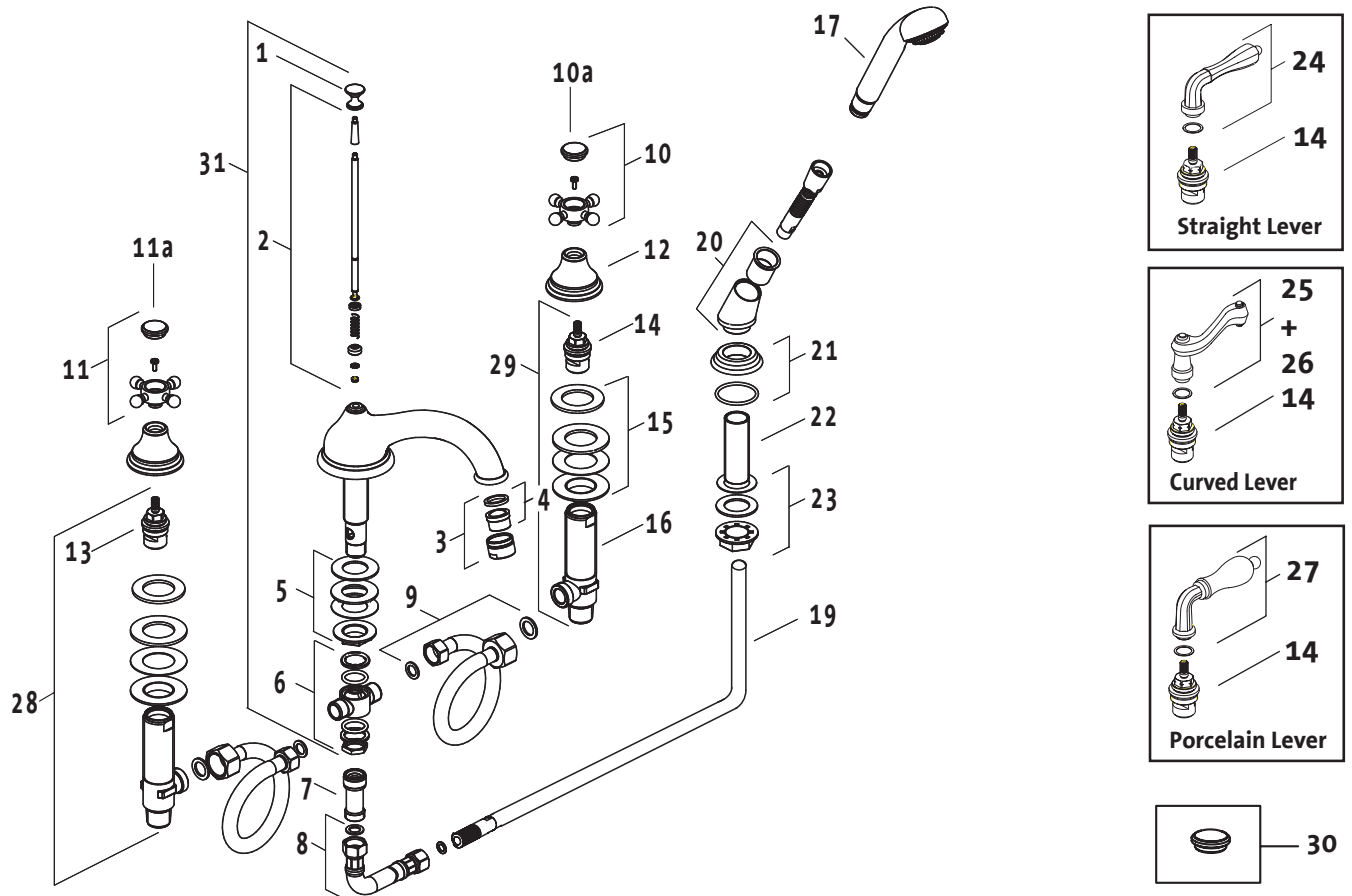

## Roman Tub Set with Hand Shower

855/828/... 855/838/... 855/848/... 855/839/...

# JADO

**Replace "XXX" with the appropriate finish code:**

Polished Chrome = 100, Old Bronze = 105, UltraBrass = 113, Brushed Nickel = 144  
Platinum Nickel = 150, Diamond = 167

**The following finishes apply only to Porcelain Lever :**

**Example Repair Part order:**

H960752.105 in Old Bronze  
H960752.167 in Diamond

Pos.	Description	Repair Part Number	Delivery quantity	Pos.	Description	Repair Part Number	Delivery quantity
1	Pop-up Knob	H960752.XXX	1 Piece	16	3/4" Side Valve Body	H961206.191	1 Piece
2	Diverter Rod	H961216.XXX	1 Piece	17	Hand Shower	861006.XXX	1 Piece
3	Aerator Assembly	H960316.XXX	1 Set	19	Hand Shower Hose	H960440.XXX	1 Piece
4	Aerator	H960911.191	1 Piece	20	Hand Shower Holder	H960433.XXX	1 Piece
5	Mounting Kit	H960295.191	1 Set	21	Rosette	H960477.XXX	1 Piece
6	Spout Tee	H960128.191	1 Piece	22	Thread Feed Pipe	H960441.191	1 Piece
7	Check Valve	H960184.191	1 Piece	23	Mounting Kit	H960279.191	1 Set
8	Flex Hose	H960185.191	1 Piece	24	Straight Lever	H960019.XXX	1 Piece
9	Flex Hose	H960194.191	1 Piece	25	Curved Lever Right	H960017.XXX	1 Piece
10	Cross Handle Set "Cold"	H960759.XXX	1 Set	26	Curved Lever Left	H960018.XXX	1 Piece
10a	Handle Cap "Cold"	H960526.XXX	1 Set	27	Porcelain Lever	H960028.XXX	1 Piece
11	Cross Handle Set "Hot"	H960758.XXX	1 Set				
11a	Handle Cap "Hot"	H960551.XXX	1 Set	28	3/4" Side Valve Rough (Counterclockwise on)	H960743.191	1 Piece
12	3/4" Deck Valve Bell	H960099.XXX	1 Piece	29	3/4" Side Valve Rough (Clockwise on) - Levers	H960893.191	1 Piece
13	3/4" Cartridge (Counterclockwise on)	H960001.191	1 Piece	30	All Metal Handle Cap	H960986.XXX	1 Piece
14	3/4" Cartridge (Clockwise on)	H960170.191	1 Piece	31	Diverter Spout Assembly	894018.XXX	1 Piece
15	Mounting Kit	H960294.191	1 Set				