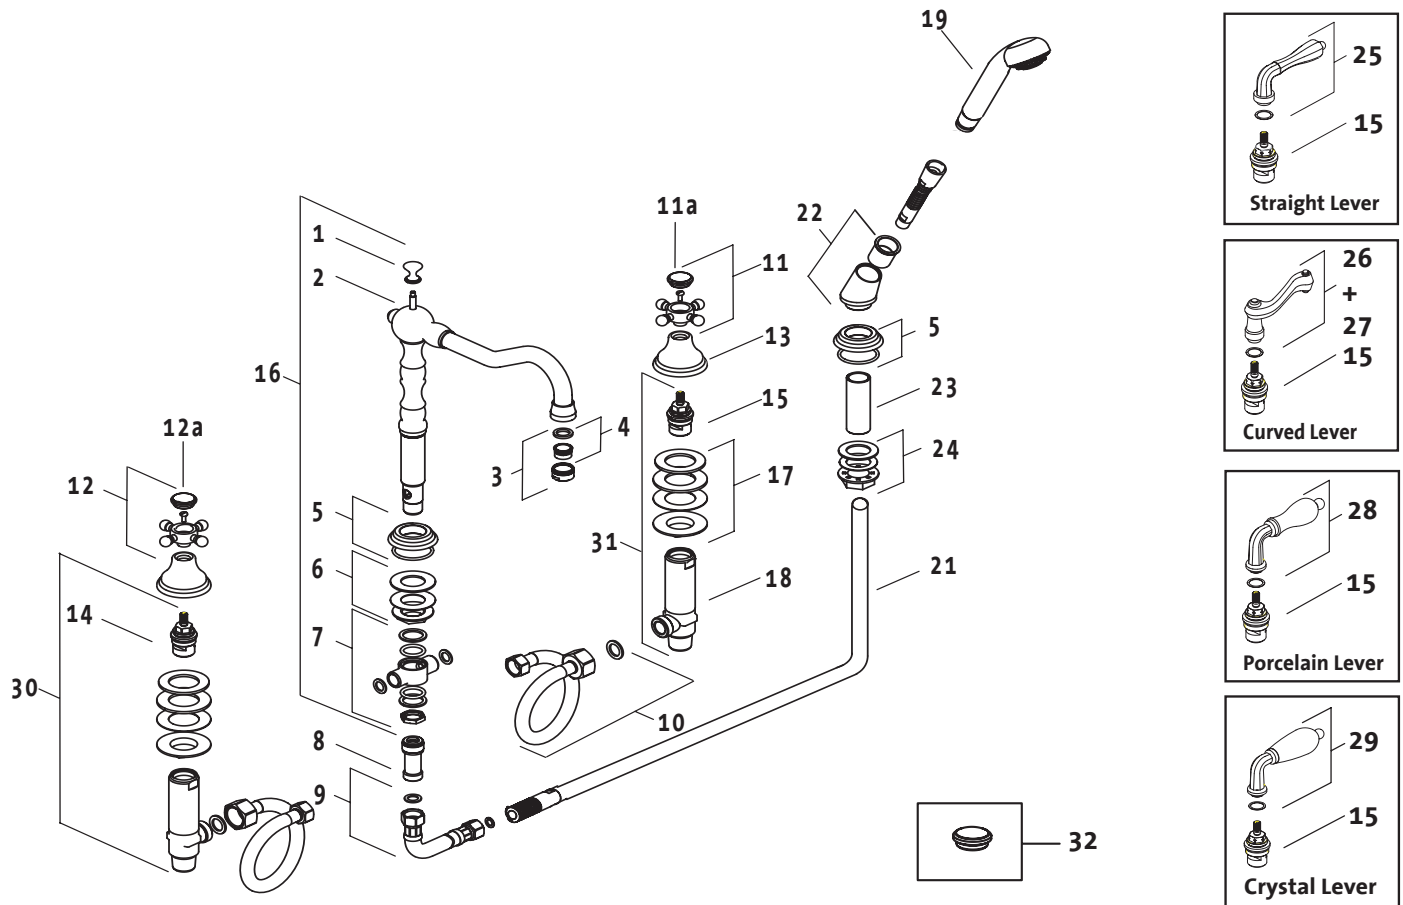

Victorian

Roman Tub Set with Hand Shower

853/338/... 853/348/... 853/358/... 853/368/... 853/378/...

JADO

Replace "XXX" with the appropriate finish code:

Polished Chrome = 100, Old Bronze = 105, UltraBrass = 113, Brushed Nickel = 144
 Platinum Nickel = 150, Diamond Finish = 167, Antique Nickel = 444

Example Repair Part order:

H960752.105 in Old Bronze
 H960752.167 in Diamond Finish

Pos.	Description	Repair Part Number	Delivery quantity	Pos.	Description	Repair Part Number	Delivery quantity
1	Pop-up Knob	H960752.XXX	1 Piece	16	Diverter Spout Assembly	853036.XXX	1 Piece
2	Diverter Rod	H961213.XXX	1 Piece	17	Mounting Kit	H960294.191	1 Set
3	Aerator Assembly	H960313.XXX	1 Set	18	3/4" Side Valve Body	H961206.191	1 Piece
4	Aerator	H960069.191	1 Piece	19	Hand Shower	861008.XXX	1 Piece
5	Rosette	H960477.XXX	1 Piece	21	Hand Shower Hose	H960440.XXX	1 Piece
6	Mounting Kit	H960353.191	1 Set	22	Hand Shower Holder	H960433.XXX	1 Piece
7	Spout Tee	H960128.191	1 Piece	23	Thread Feed Pipe	H960441.191	1 Piece
8	Check Valve	H960184.191	1 Piece	24	Mounting Kit	H960279.191	1 Set
9	Flex Hose	H960185.191	1 Piece	25	Straight Lever	H960019.XXX	1 Piece
10	Flex Hose	H960194.191	1 Piece	26	Curved Lever Right	H960017.XXX	1 Piece
11	Cross Handle Set "Cold"	H960759.XXX	1 Set	27	Curved Lever Left	H960018.XXX	1 Piece
11a	Handle Cap "Cold"	H960526.XXX	1 Set	28	Porcelain Lever	H960028.XXX	1 Piece
12	Cross Handle Set "Hot"	H960758.XXX	1 Set	29	Crystal Lever	H960308.XXX	1 Piece
12a	Handle Cap "Hot"	H960551.XXX	1 Set	30	3/4" Side Valve Rough (Counterclockwise on)	H960743.191	1 Piece
13	3/4" Deck Valve Bell	H960099.XXX	1 Piece	31	3/4" Side Valve Rough (Clockwise on) - Levers	H960893.191	1 Piece
14	3/4" Cartridge (Counterclockwise on)	H960001.191	1 Piece	32	All Metal Handle Cap	H960986.XXX	1 Piece
15	3/4" Cartridge (Clockwise on)	H960170.191	1 Piece				