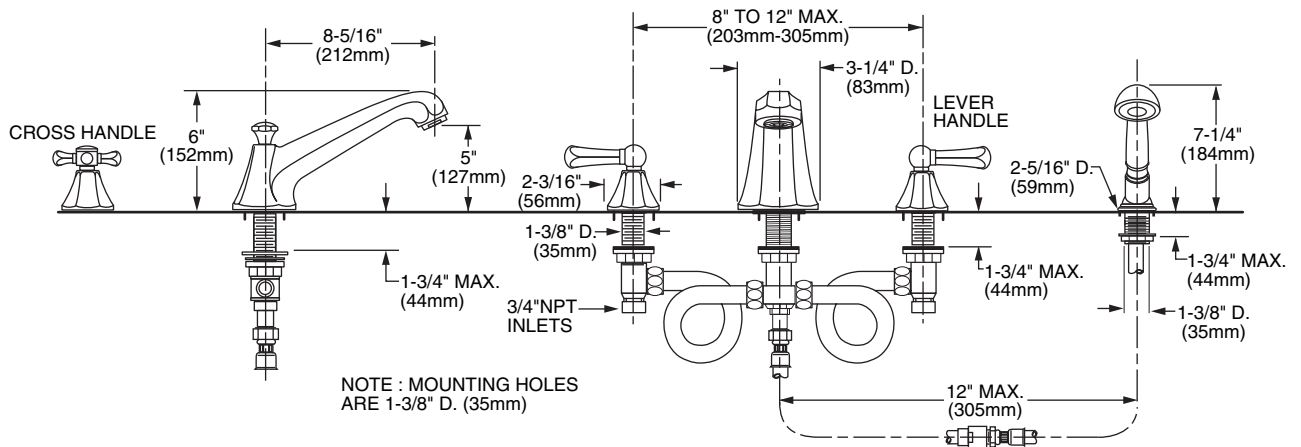

### Features:

- Cast brass spout and valves
- Ceramic disc valve cartridge
- Flexible Hose Connections for 8"-12" installations
- Available with Cross or Lever Handles
- Available with or without Hand Shower
- Hand Shower features 6-1/2 ft (2m) metal hose

**Pictured:** 818/007 Roman Tub Set with Hand Shower with Lever Handles

**Maximum Hand Shower Flow Rate:** 2.5 GPM (9.5L/min)

|                                | Handle Type | Product Number |
|--------------------------------|-------------|----------------|
| Roman Tub Set                  | Cross       | 818/333        |
| Roman Tub Set                  | Lever       | 818/313        |
| Roman Tub Set with Hand Shower | Cross       | 818/037        |
| Roman Tub Set with Hand Shower | Lever       | 818/007        |

**IMPORTANT:** These measurements are subject to change or cancellation. No responsibility is assumed for use of superseded or voided pages.