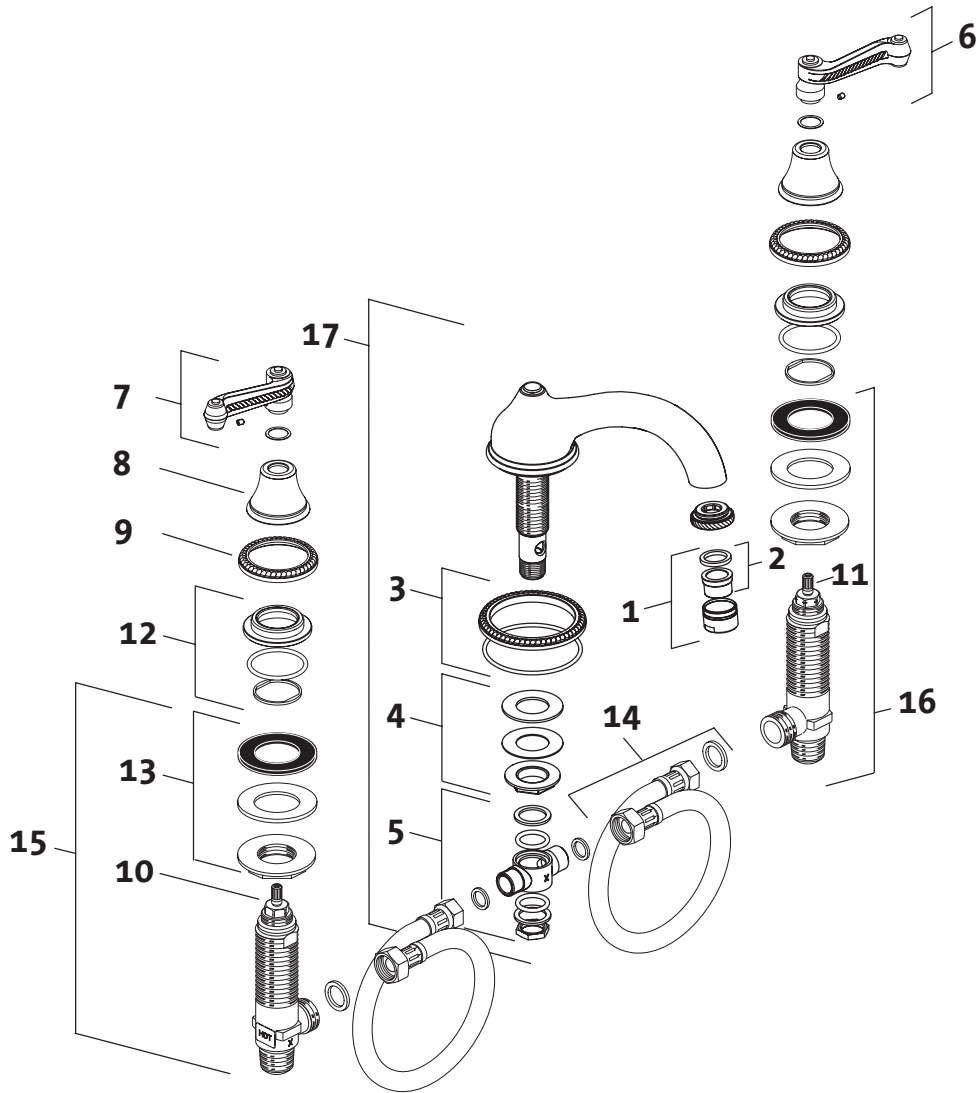

Wynd 816

Roman Tub Set

816/303/...

JADO

Replace "XXX" with the appropriate finish code:

Old Bronze = 105, Ultra Brass = 113, Brushed Nickel = 144
Platinum Nickel = 150, Diamond Finish = 167

Example Repair Part order:

H960316.105 in Old Bronze
H960316.113 in Ultra Brass

Pos.	Description	Repair Part Number	Delivery quantity	Pos.	Description	Repair Part Number	Delivery quantity
1	Aerator Assembly	H960316.XXX	1 Set	11	3/4" Cartridge (Clockwise on)	H960170.191	1 Piece
2	Aerator	H960890.191	1 Piece	12	Mounting Kit	H961626.191	1 Set
3	Rosette	H961625.XXX	1 Piece	13	Mounting kit	H960294.191	1 Set
4	Mounting Kit	H960353.191	1 Set	14	Flex Hose	H960194.191	1 Piece
5	Spout Tee	H960128.191	1 Piece	15	3/4" Side Valve Rough (Counterclockwise on)	H960743.191	1 Piece
6	Curved Lever Right	H960363.XXX	1 Piece				
7	Curved Lever Left	H960364.XXX	1 Piece				
8	Rosette	H960460.XXX	1 Piece				
9	Rosette	H960461.XXX	1 Piece	16	3/4" Side Valve Rough (Clockwise on) - Levers	H960893.191	1 Piece
10	3/4" Cartridge (Counterclockwise on)	H960001.191	1 Piece	17	Spout Assembly	816113.XXX	1 Piece