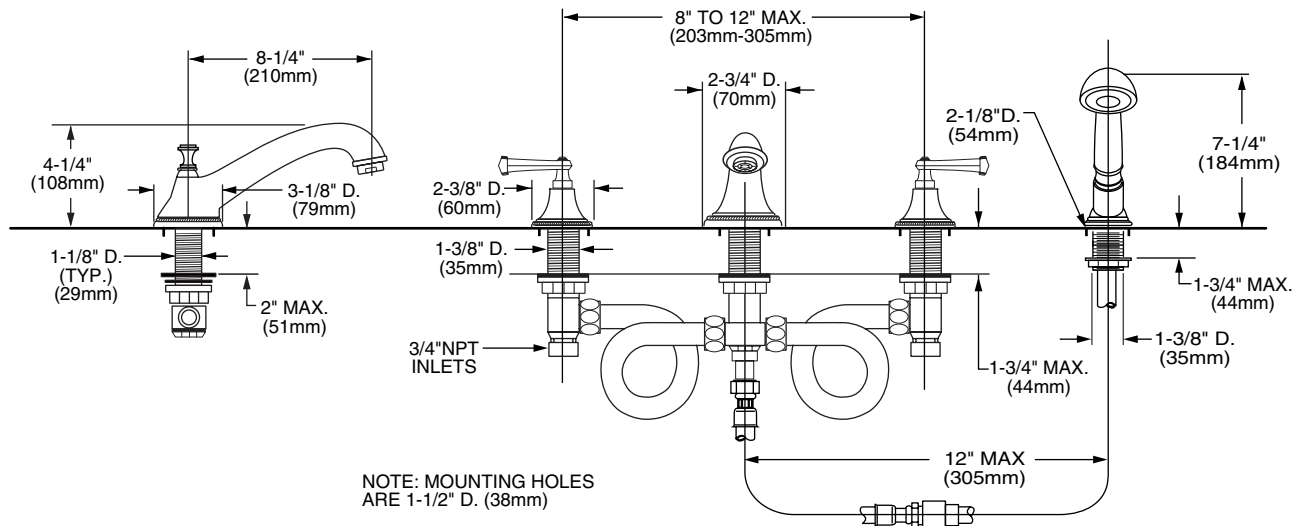

IMPORTANT: These measurements are subject to change or cancellation. No responsibility is assumed for use of superseded or voided pages.