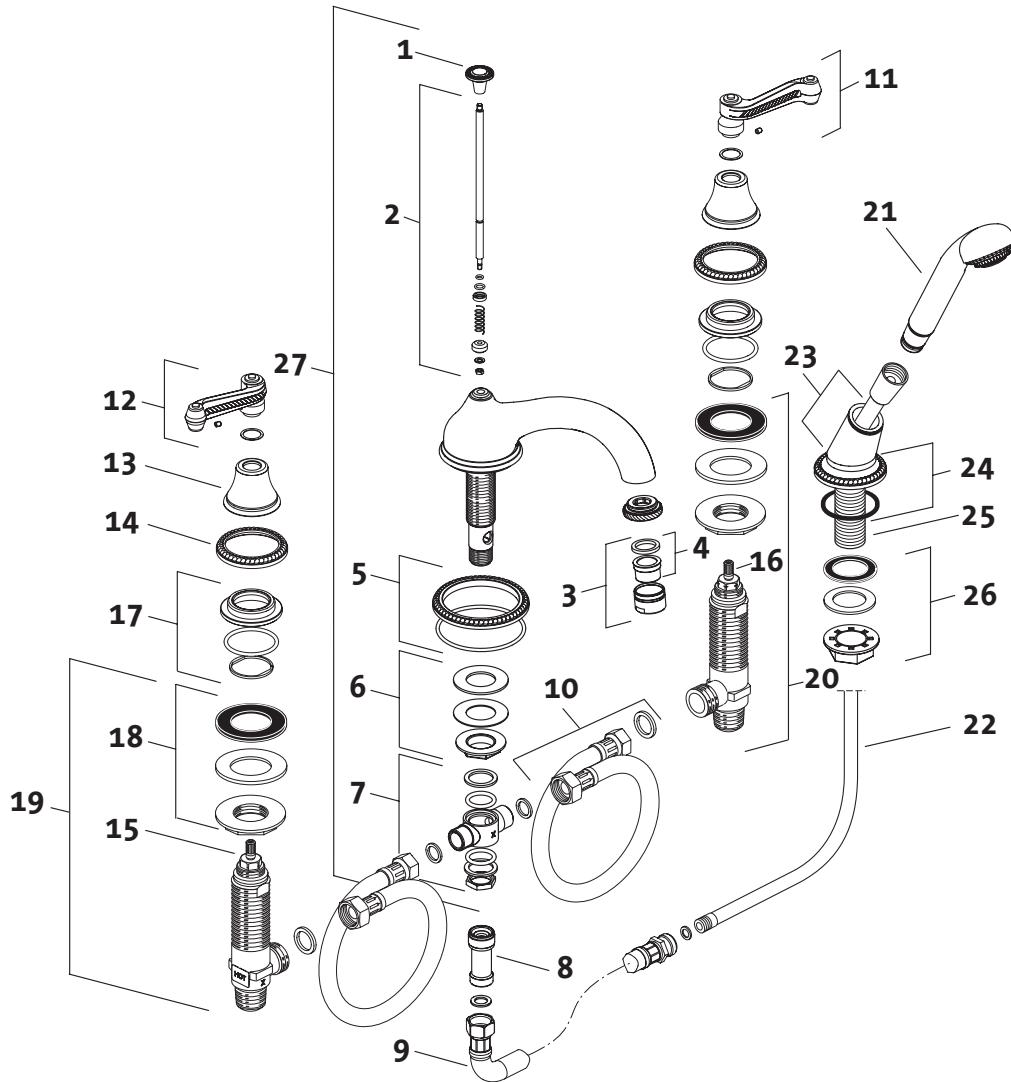

Wynd 816

Roman Tub Set with Hand Shower

816/004/...

JADO

Replace "XXX" with the appropriate finish code:

Old Bronze = 105, Ultra Brass = 113, Brushed Nickel = 144
Platinum Nickel = 150, Diamond Finish = 167

Example Repair Part order:

H960479.105 in Old Bronze
H960479.113 in Ultra Brass

Pos.	Description	Repair Part Number	Delivery quantity	Pos.	Description	Repair Part Number	Delivery quantity
1	Pop-up Knob	H960479.XXX	1 Piece	16	3/4" Cartridge (Clockwise on)	H960170.191	1 Piece
2	Pop-up Rod	H961624.XXX	1 Piece	17	Mounting Kit	H961626.191	1 Set
3	Aerator Assembly	H960316.XXX	1 Set	18	Mounting Kit	H960294.191	1 Set
4	Aerator	H960890.191	1 Piece	19	3/4" Side Valve Rough (Counterclockwise on)	H960743.191	1 Piece
5	Rosette	H961625.XXX	1 Piece	20	3/4" Side Valve Rough (Clockwise on) - Levers	H960893.191	1 Piece
6	Mounting Kit	H960353.191	1 Set				
7	Spout Tee	H960128.191	1 Piece				
8	Check Valve	H960184.191	1 Piece				
9	Flex Hose	H960185.191	1 Piece	21	Hand Shower	861008.XXX	1 Piece
10	Flex Hose	H960194.191	1 Piece	22	Hand Shower Hose	H960440.XXX	1 Piece
11	Curved Lever Right	H960363.XXX	1 Piece	23	Hand Shower Holder	H960433.XXX	1 Piece
12	Curved Lever Left	H960364.XXX	1 Piece	24	Rosette	H961627.XXX	1 Piece
13	Rosette	H960460.XXX	1 Piece	25	Thread Feed Pipe	H960441.191	1 Piece
14	Rosette	H960461.XXX	1 Piece	26	Mounting Kit	H960279.191	1 Set
15	3/4" Cartridge (Counterclockwise on)	H960001.191	1 Piece	27	Spout Assembly	816114.XXX	1 Piece