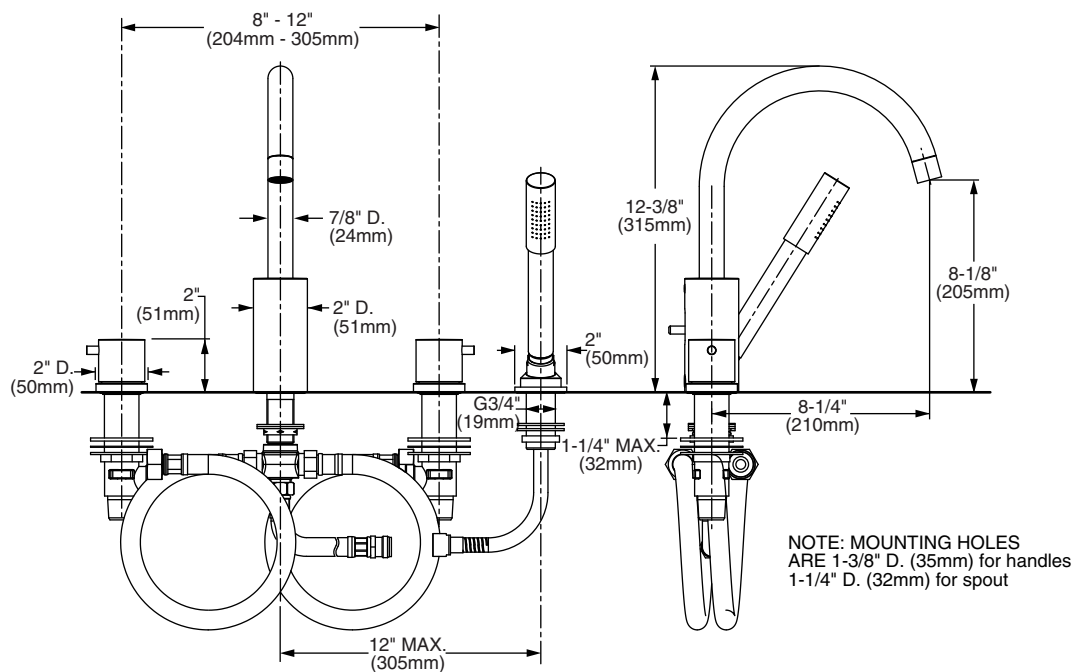

### Features:

- European Minimalist Design
- Cast brass spout and valves
- Ceramic disc valve cartridge
- Hand shower features 5 ft. (1.5m) metal hose

Maximum Flow Rate: 2.2 GPM (8.3L/min)

	Handle Type	Product Number
Roman Tub Set	Knob	814/083
Roman Tub Set w/Hand Shower	Knob	814/084

Available Finishes:	Finish Code
Polished Chrome	100

**IMPORTANT:** These measurements are subject to change or cancellation. No responsibility is assumed for use of superseded or voided pages.