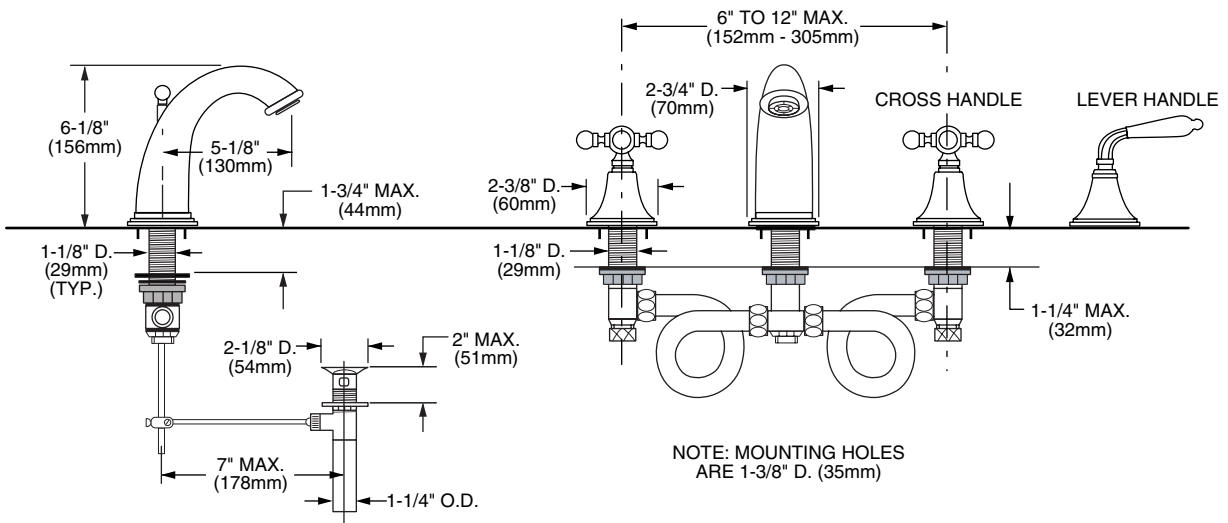

Features:

- Cast brass spout and side valves
- Ceramic disc valve cartridge
- Flexible Hose Connections for 6"-12" installations
- Available with Cross or Lever Handles
- Includes 1-1/4" drain assembly

Pictured: 888/003 Widespread Faucet with Cross Handles

Maximum Flow Rate: 2.2 GPM (8.3L/min)

	Handle Type	Product Number
Widespread Faucet	Cross	888/003
Widespread Faucet	Lever	888/803

Available Finishes:	Finish Code
Polished Chrome	100
Brushed Nickel	144
Diamond (PVD)	167