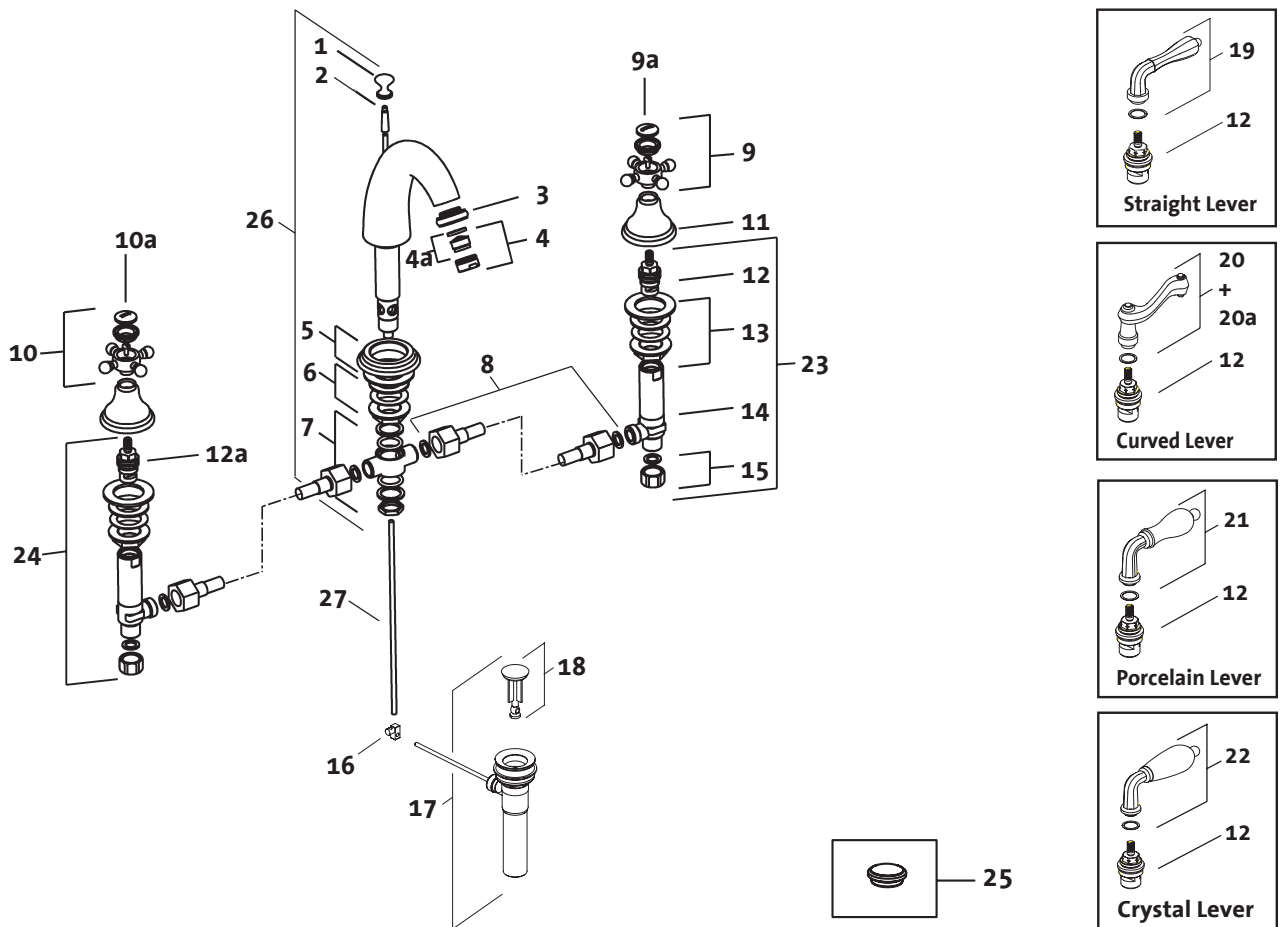

Classic

Widespread Lavatory Set

853/938/... 853/948/... 853/958/... 853/968/... 853/868/...

JADO

Replace "XXX" with the appropriate finish code:

Polished Chrome = 100, Old Bronze = 105, UltraBrass = 113, Brushed Nickel = 144
Platinum Nickel = 150, Diamond = 1677

The following finishes apply only to Porcelain Lever :

UltraBrass/White Porcelain = 122, Brushed Nickel/White Porcelain = 124, Old Bronze/White Porcelain = 125,
Polished Chrome/White Porcelain = 128, Platinum Nickel/White Porcelain = 152, Diamond/White Porcelain = 153

Example Repair Part order:

H960752.105 in Old Bronze
H960752.167 in Diamond

Pos.	Description	Repair Part Number	Delivery quantity	Pos.	Description	Repair Part Number	Delivery quantity
1	Pop-up Knob	H960752.XXX	1 Piece	13	Mounting Kit	H960278.191	1 Set
2	Pop-up Rod Adapter	H961258.XXX	1 Piece	14	1/2" Side Valve Body	H960125.191	1 Piece
3	Spout End Trim Ring	H960014.XXX	1 Piece	15	Supply Nut	H960581.191	1 Piece
4	Aerator Assembly	H960568.XXX	1 Set	16	Pop-up Rod Swivel	H960103.191	1 Piece
4a	Aerator	H960909.191	1 Piece	17	Pop-up Drain Assembly	874014.XXX	1 Piece
5	Rosette	H960141.XXX	1 Piece	18	Drain Stopper	H960097.XXX	1 Piece
6	Mounting Kit	H960295.191	1 Set	19	Straight Lever	H960019.XXX	1 Piece
7	Spout Tee	H960128.191	1 Piece	20	Curved Lever Right	H960017.XXX	1 Piece
8	Flex Hose	H960130.191	1 Piece	20a	Curved Lever Left	H960018.XXX	1 Piece
9	Cross Handle Set "Cold"	H960759.XXX	1 Set	21	Porcelain Lever	H960028.XXX	1 Piece
9a	Handle Cap "Cold"	H960526.XXX	1 Set	22	Crystal Lever	H960308.XXX	1 Piece
10	Cross Handle Set "Hot"	H960758.XXX	1 Set	23	1/2" Side Valve Rough (Clockwise on) - Levers	H960742.191	1 Piece
10a	Handle Cap "Hot"	H960551.XXX	1 Set	24	1/2" Side Valve Rough (Counterclockwise on)	H960741.191	1 Piece
11	1/2" Deck Valve Bell	H960358.XXX	1 Piece	25	All Metal Handle Cap	H960986.XXX	1 Piece
12	1/2" Cartridge (Clockwise on)	H960136.191	1 Piece	26	Spout Assembly	894007.XXX	1 Piece
12a	1/2" Cartridge (Counterclockwise on)	H960104.191	1 Piece	27	Pop-up Rod	H960750.XXX	1 Piece