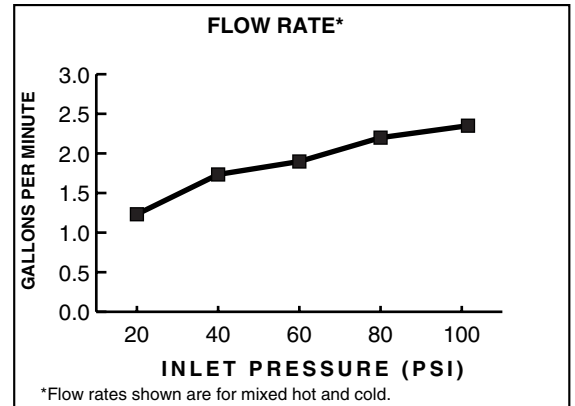

CODES & STANDARDS

These products meet and exceed the following codes and standards:

ASME A112.18.1

CSA B125

NSF 61/Section 9

Meets the American Disabilities Act Guidelines and **ANSI A117.1** Requirements for the physically challenged.

IMPORTANT: These measurements are subject to change or cancellation. No responsibility is assumed for use of superseded or voided pages.