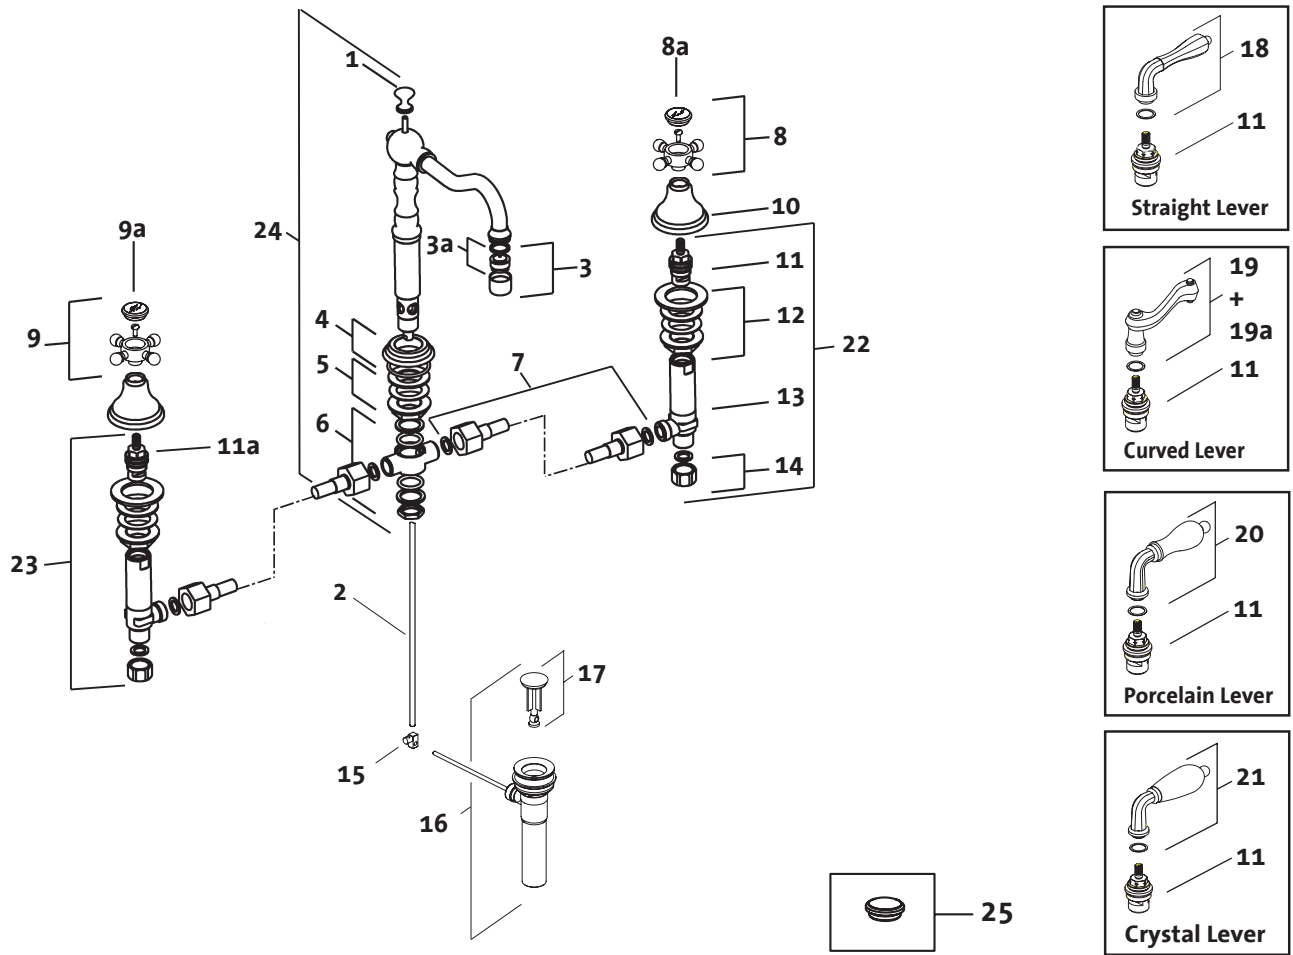

## Widespread Lavatory Set

853/238/... 853/248/... 853/258/... 853/268/... 853/278/...

# JADO

**Replace "XXX" with the appropriate finish code:**

Polished Chrome = 100, Old Bronze = 105, UltraBrass = 113, Brushed Nickel = 144  
 Platinum Nickel = 150, Diamond = 167, Antique Nickel = 444

**The following finishes apply only to Porcelain Lever:**

**Example Repair Part order:**

H960752.105 in Old Bronze  
 H960752.167 in Diamond

Pos.	Description	Repair Part Number	Delivery quantity	Pos.	Description	Repair Part Number	Delivery quantity
1	Pop-up Knob	H960752.XXX	1 Piece	12	Mounting Kit	H960278.191	1 Set
2	Pop-up Rod	H960750.XXX	1 Piece	13	1/2" Side Valve Body	H960125.191	1 Piece
3	Aerator Assembly	H960879.XXX	1 Set	14	Supply Nut	H960581.191	1 Piece
3a	Aerator	H960878.191	1 Piece	15	Pop-up Rod Swivel	H960103.191	1 Piece
4	Rosette	H960477.XXX	1 Piece	16	Pop-up Drain Assembly	874014.XXX	1 Piece
5	Mounting Kit	H960295.191	1 Set	17	Drain Stopper	H960097.XXX	1 Piece
6	Spout Tee	H960128.191	1 Piece	18	Straight Lever	H960019.XXX	1 Piece
7	Flex Hose	H960130.191	1 Piece	19	Curved Lever Right	H960017.XXX	1 Piece
8	Cross Handle Set "Cold"	H960759.XXX	1 Set	19a	Curved Lever Left	H960018.XXX	1 Piece
8a	Handle Cap "Cold"	H960526.XXX	1 Set	20	Porcelain Lever	H960028.XXX	1 Piece
9	Cross Handle Set "Hot"	H960758.XXX	1 Set	21	Crystal Lever	H960308.XXX	1 Piece
9a	Handle Cap "Hot"	H960551.XXX	1 Set	22	1/2" Side Valve Rough (Clockwise on) - Levers	H960742.191	1 Piece
10	1/2" Deck Valve Bell	H960358.XXX	1 Piece				
11	1/2" Cartridge (Clockwise on)	H960136.191	1 Piece	23	1/2" Side Valve Rough (Counterclockwise on)	H960741.191	1 Piece
11a	1/2" Cartridge (Counterclockwise on)	H960104.191	1 Piece	24	Spout Assembly	853239.XXX	1 Piece
				25	All Metal Handle Cap	H960986.XXX	1 Piece