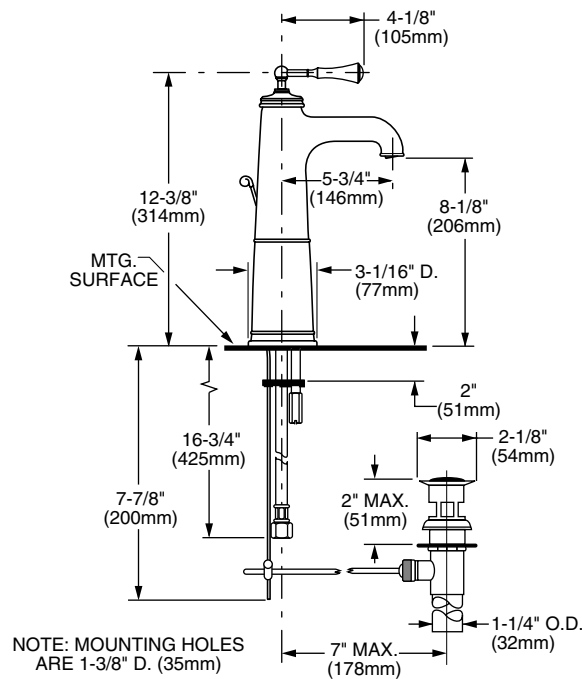

**Features:**

- Cast brass spout and body
- For use with above counter china and vessels
- 5-3/4" spout
- Available with and without 1-1/4" drain assembly

Maximum Flow Rate: 2.2 GPM (8.3L/min)

	Handle Type	Product Number
Vessel Monoblock Faucet with Drain	Lever	842/701
Vessel Monoblock Faucet without Drain	Lever	842/913

Available Finishes:	Finish Code
Polished Chrome	100
Old Bronze	105
Brushed Nickel	144
Platinum Nickel	150
Antique Nickel	444

**IMPORTANT:** These measurements are subject to change or cancellation. No responsibility is assumed for use of superseded or voided pages.