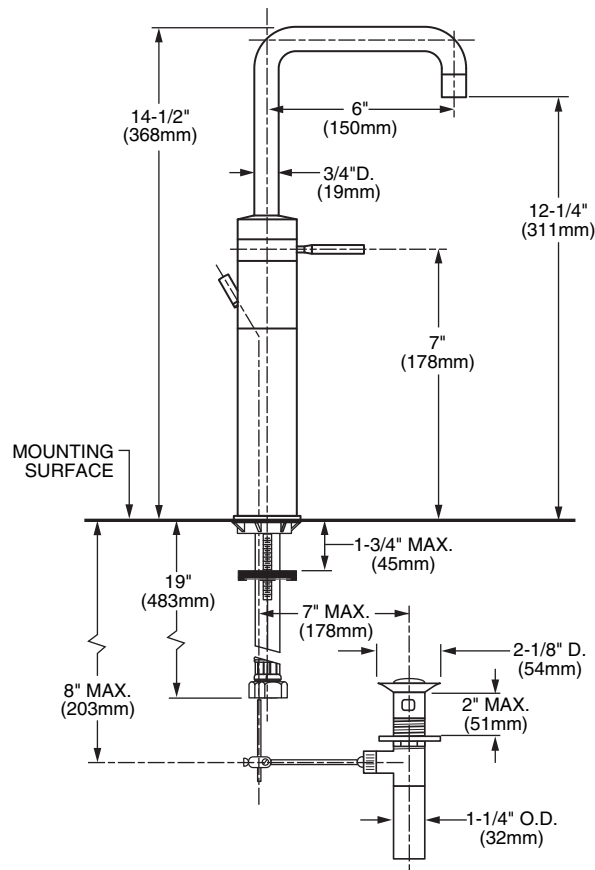

**Features:**

- Cast brass spout and body
- For use with above counter china and vessels
- 6" swivel spout
- Available with and without 1-1/4" drain assembly

Maximum Flow Rate: 2.2 GPM (8.3L/min)

	Handle Type	Product Number
Vessel Monoblock Faucet w/drain	Lever	832/701
Vessel Monoblock Faucet w/o drain	Lever	832/711

Available Finishes:	Finish Code
Polished Chrome	100
UltraSteel (PVD)	355

**IMPORTANT:** These measurements are subject to change or cancellation. No responsibility is assumed for use of superseded or voided pages.