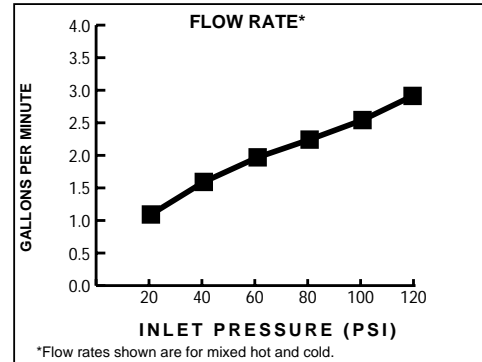

CODES & STANDARDS

These products meet and exceed the following codes and standards:

ASME A112.18.1

CSA B125

NSF 61/Section 9

Meets the American Disabilities Act Guidelines and **ANSI A117.1** Requirements for the physically challenged.

IMPORTANT: These Measurements are subject to change or cancellation. No responsibility is assumed for use of superseded or voided pages.