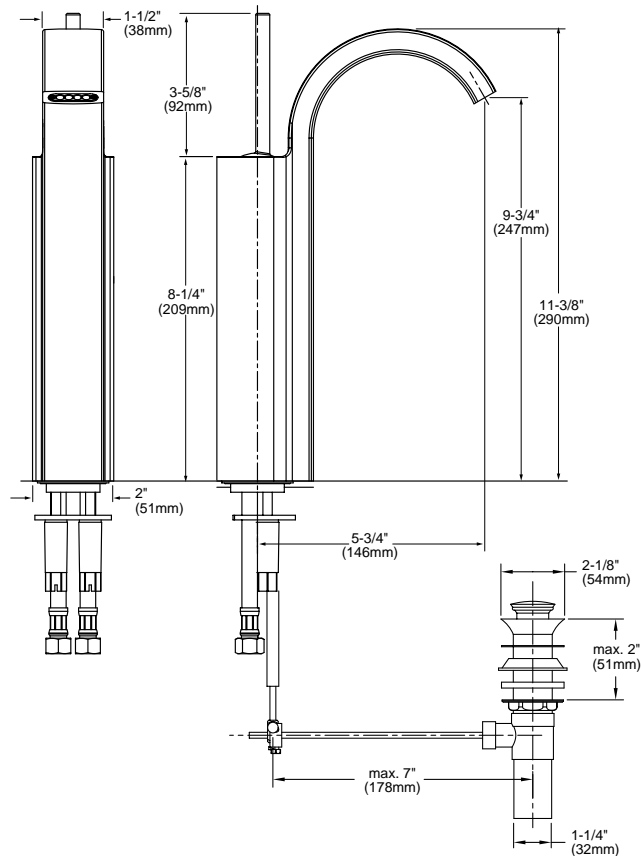

Features:

- European Minimalist Design
- Cast brass spout and body
- Joystick Multiport ceramic disc valve cartridge
- For use with above counter china and vessels
- 5-3/4" spout
- Available with and without 1-1/4" drain assembly

Maximum Flow Rate: 2.2 GPM (8.3L/min)

	Product Number	
Glance Vessel Monoblock Faucet with drain	831/701	
Glance Vessel Monoblock Faucet without drain	831/711	

Available Finishes:	
Polished Chrome	100
Platinum Nickel	150