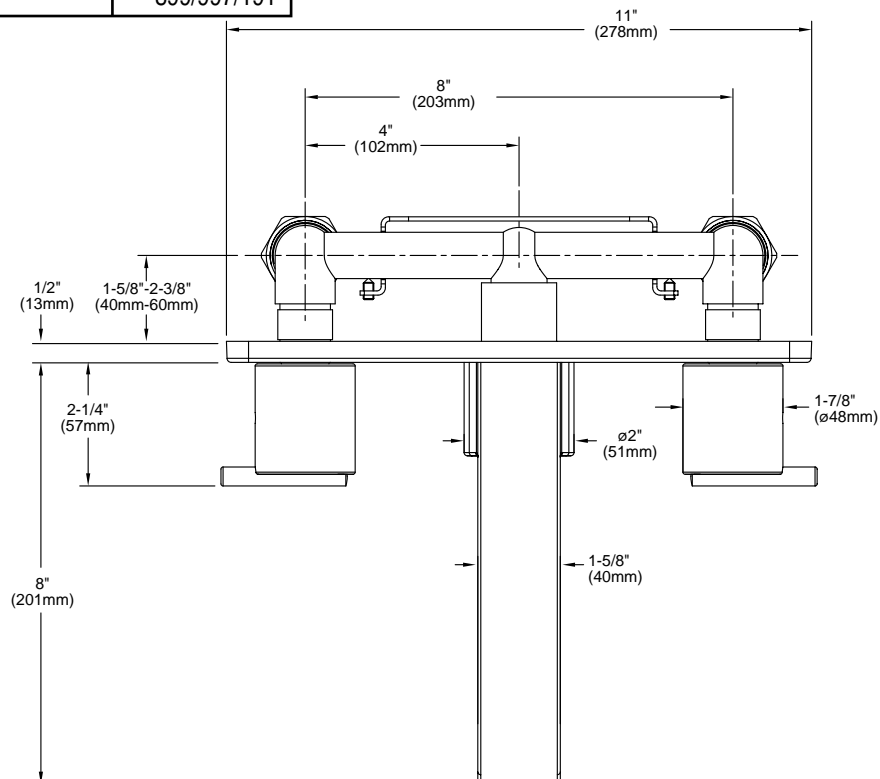

### Features:

- European Minimalist Design
- Cast brass spout and side valves
- Ceramic disc valve cartridge

Maximum Flow Rate: 2.2 GPM (8.3L/min)

Kit Options	Product Number
Glance Two-Handle Wall Mount Faucet (includes Rough & Trim)	831/140

Available Finishes:	
Polished Chrome	100
Platinum Nickel	150

Rough & Trim Options	Product Number
Trim Only	831/175
Rough Only	899/997/191

**IMPORTANT:** These Measurements are subject to change or cancellation. No responsibility is assumed for use of superseded or voided pages.