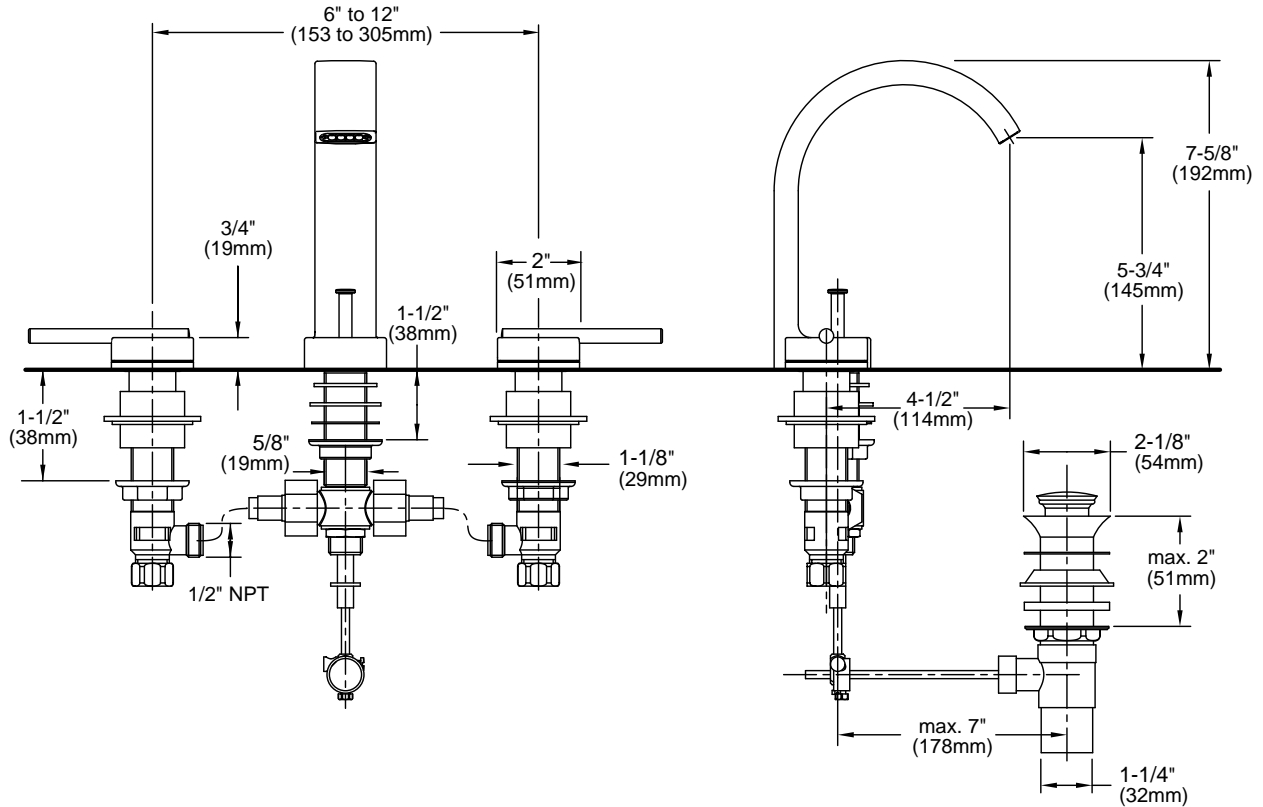

Features:

- European Minimalist Design
- Cast brass spout and side valves
- Low profile handles (3/4" high)
- Ceramic disc valve cartridge
- 4-1/2" spout
- 6" - 12" flexible installation
- Includes 1-1/4" drain assembly

Maximum Flow Rate: 2.2 GPM (8.3L/min)

	Product Number
Glance Widespread Faucet	831/003

Available Finishes:	
Polished Chrome	100
Platinum Nickel	150

IMPORTANT: These Measurements are subject to change or cancellation. No responsibility is assumed for use of superseded or voided pages.