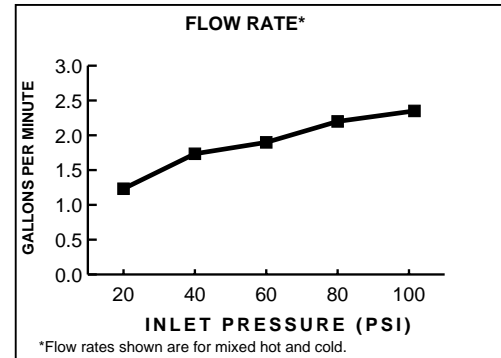

CODES & STANDARDS

These products meet and exceed the following codes and standards:

ASME A112.18.1

CSA B125

NSF 61/Section 9

Meets the American Disabilities Act Guidelines and **ANSI A117.1** Requirements for the physically challenged.

IMPORTANT: These Measurements are subject to change or cancellation. No responsibility is assumed for use of superseded or voided pages.