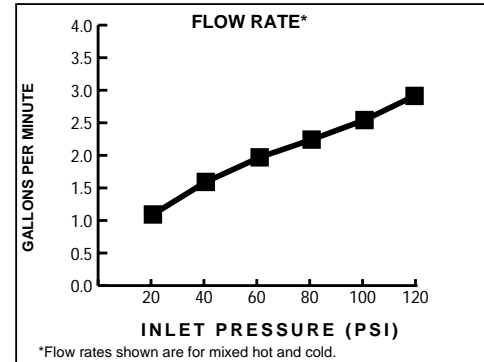

CODES & STANDARDS

These products meet and exceed the following codes and standards:

ASME A112.18.1

CSA B125

NSF 61/Section 9

Meets the American Disabilities Act Guidelines and **ANSI A117.1** Requirements for the physically challenged.

IMPORTANT: These Measurements are subject to change or cancellation. No responsibility is assumed for use of superseded or voided pages.