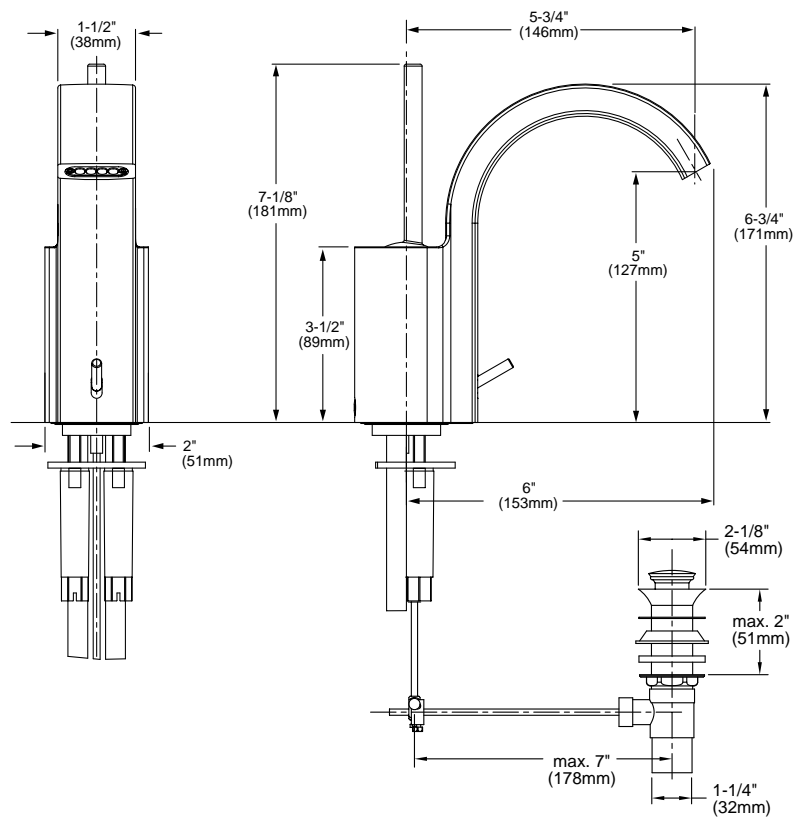

### Features:

- European Minimalist Design
- Cast brass spout and body
- Joystick Multiport ceramic disc valve cartridge
- 5-3/4" spout
- Includes 1-1/4" drain assembly

Maximum Flow Rate: 2.2 GPM (8.3L/min)

	Product Number
Glance Single Lever Monoblock Faucet	831/001

Available Finishes:	
Polished Chrome	100
Platinum Nickel	150

**IMPORTANT:** These Measurements are subject to change or cancellation. No responsibility is assumed for use of superseded or voided pages.