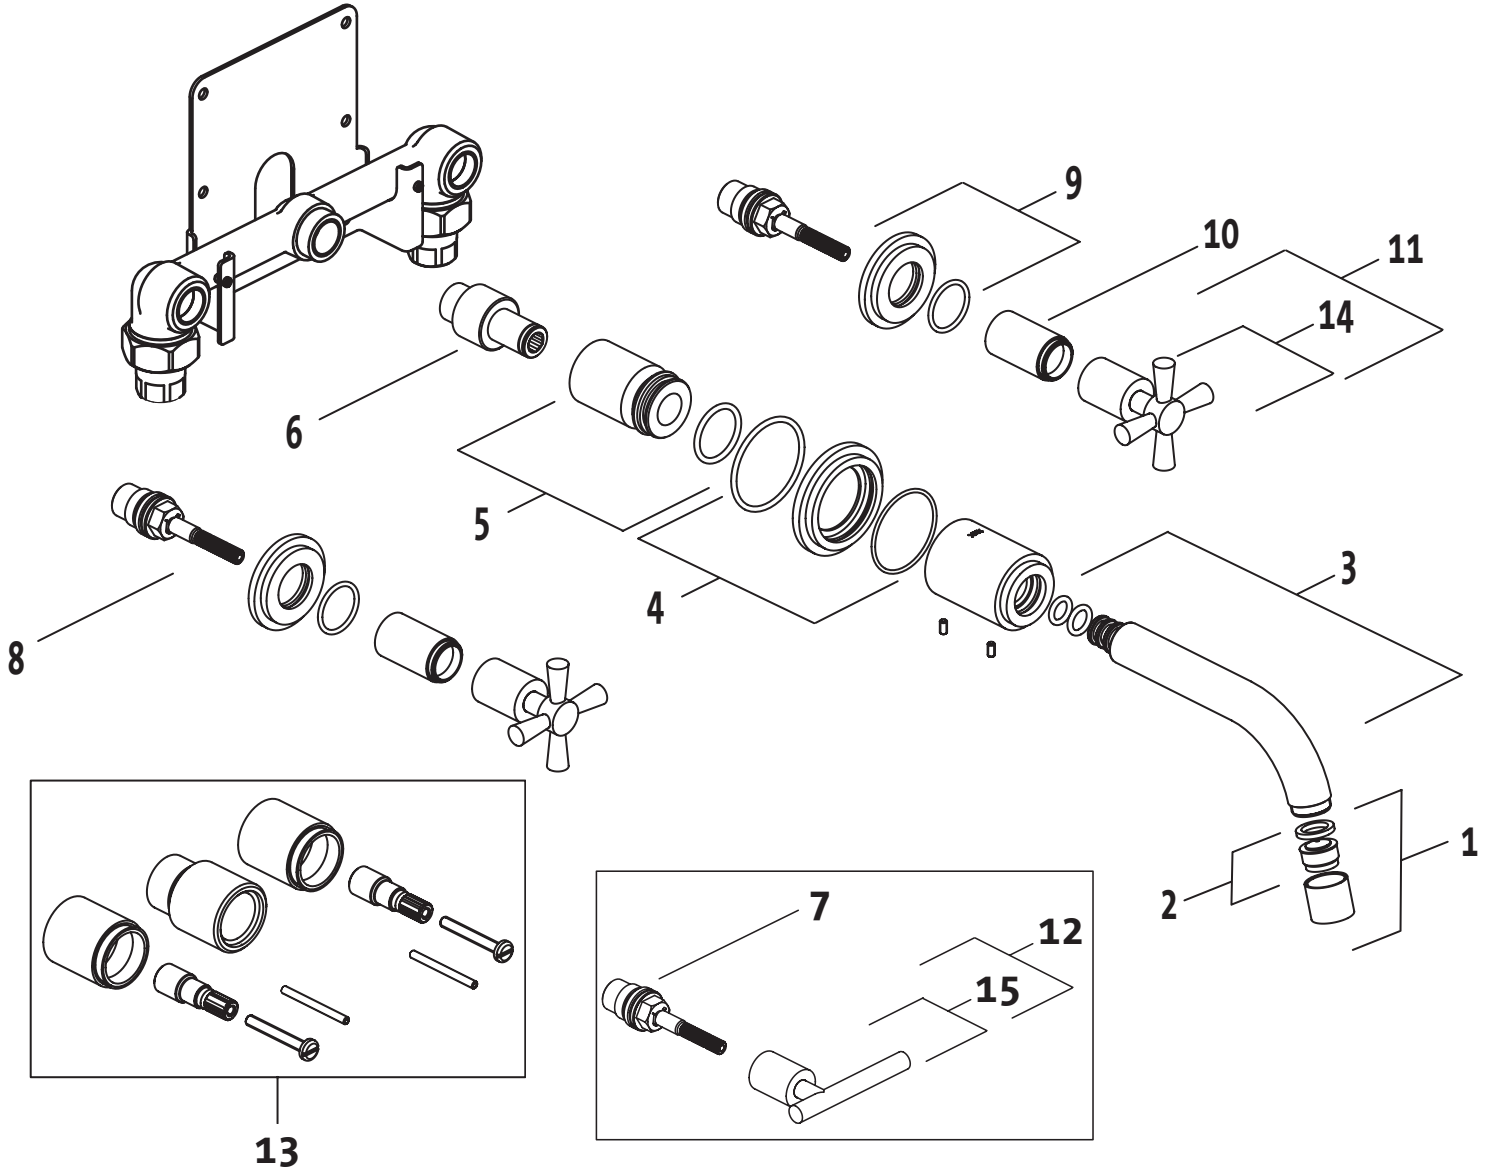

New Haven
Wall Mounted Lavatory Set
 826/075/... 826/175/...
 826/331/... 826/431/...

JADO

Replace "XXX" with the appropriate finish code:

Polished Chrome = 100, Brushed Nickel = 144, Platinum Nickel = 150,
 UltraSteel = 355

Example Repair Part order:

H960029.100 in Polished Chrome
 H960029.355 in UltraSteel

Pos.	Description	Repair Part Number	Delivery quantity	Pos.	Description	Repair Part Number	Delivery quantity
1	Aerator Assembly	H960029.XXX	1 Set	8	1/2" Cartridge (Counterclockwise on)	H960521.191	1 Piece
2	Aerator	H960909.191	1 Piece	9	Rosette	H960515.XXX	1 Piece
3	Spout	H960422.XXX	1 Piece	10	Barrel Sleeve	H960202.XXX	1 Piece
4	Rosette	H960420.XXX	1 Piece	11	Cross Handle Set	H960087.XXX	1 Set
5	Spout Adapter	H961209.191	1 Piece	12	Lever Handle Set	H960840.XXX	1 Set
6	Spout Nipple	H960854.191	1 Piece	13	Extension Kit	H960831.191	1 Piece
7	1/2" Cartridge (Clockwise on)	H960520.191	1 Piece	14	Cross Handle Only	H961595.XXX	1 Piece
				15	Lever Handle Only	H961596.XXX	1 Piece