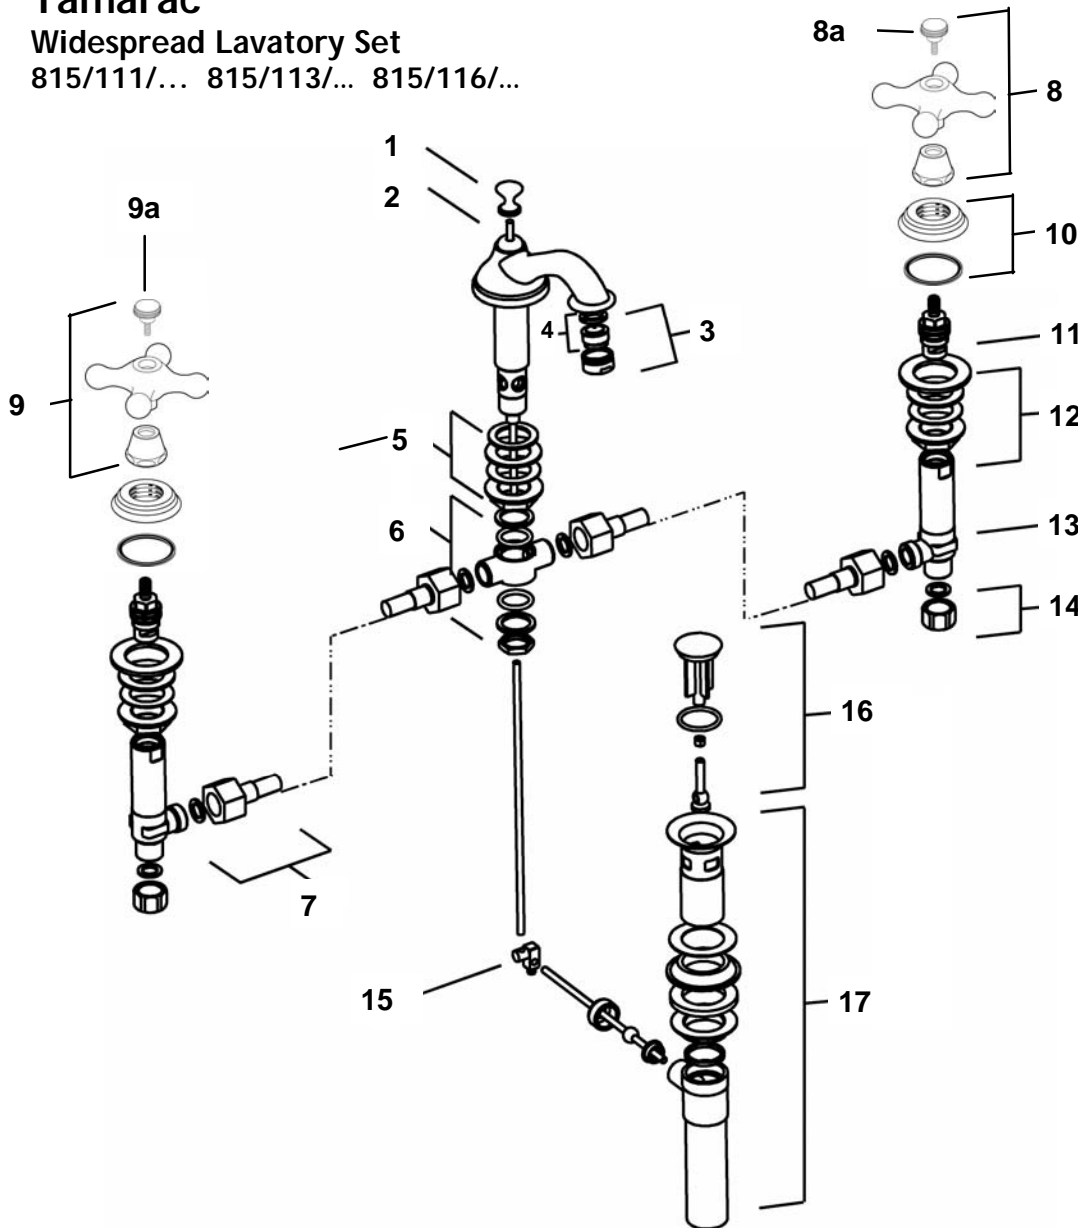

Tamarac®

Widespread Lavatory Set

815/111/... 815/113/... 815/116/...

JADO

Pos.	Part No.	Description
1	013/600/093/XXX	Pop up knob
2	013/600/084/XXX	Pop up rod
3	010/691/000/XXX	Aerator assembly
4	013/600/182/999	Cascade
5	010/170/000/999	Mounting kit
6	010/169/000/999	Spout tee
7	010/171/000/999	Flex hose
8	013/600/722/XXX	Cross handle set cold
8a	013/600/723/XXX	Handle cap cold
9	013/600/724/XXX	Cross handle set hot
9a	013/600/725/XXX	Handle cap hot
10	010/218/000/XXX	Rosette
11	010/180/000/999	Cartridge 1/2" (clockwise on)
11a	010/110/000/999	Cartridge 1/2" (counter clockwise on)
12	010/689/000/999	Mounting kit
13	010/166/000/999	1/2" side valve body
14	010/125/010/491	Supply nut
15	010/104/000/XXX	Pop up rod linkage
16	013/600/056/XXX	Drain assembly
17	013/600/057/XXX	Drain stopper
18	013/600/726/XXX	Straight lever
19	013/600/727/XXX	Straight lever

Replace "XXX" with the appropriate finish code

Polished Chrome	100
Polished Brass	101
Brushed Nickel	144

The following finishes apply only to 815/116/...

Polished Brass/White Porcelain	118
Brushed Nickel/White Porcelain	124
Polished Chrome/White Porcelain	128