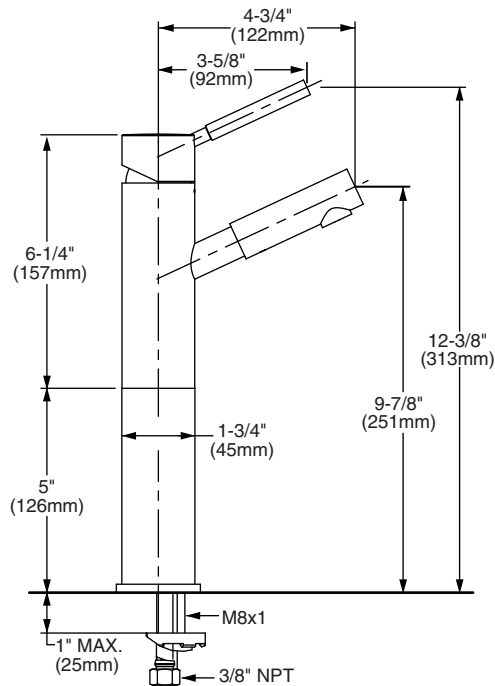

Features:

- European Minimalist Design
- Cast brass spout and body
- Washerless Ceramic disc valve cartridge
- For use with above counter china and vessels
- 4-3/4" spout

Maximum Flow Rate: 2.2 GPM (8.3L/min)

	Handle Type	Product Number
Vessel Monoblock Faucet	Lever	814/931

Available Finishes:	Finish Code
Polished Chrome	100

IMPORTANT: These measurements are subject to change or cancellation. No responsibility is assumed for use of superseded or voided pages.