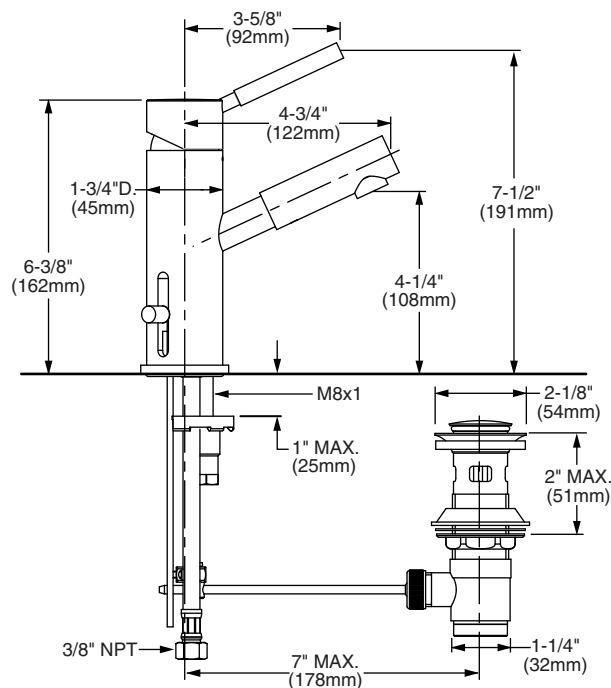

IMPORTANT: These measurements are subject to change or cancellation. No responsibility is assumed for use of superseded or voided pages.