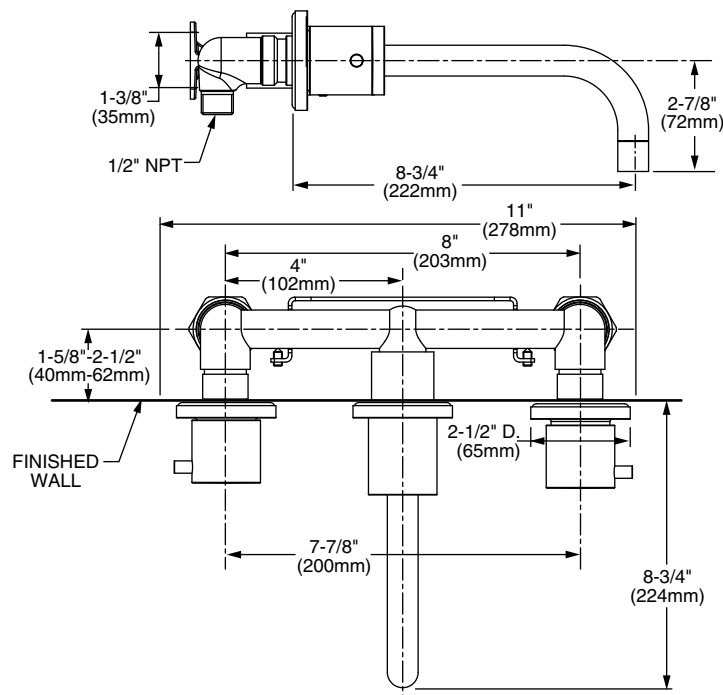

### Features:

- European Minimalist Design
- Cast brass spout and side valves
- Ceramic disc valve cartridge

Maximum Flow Rate: 2.2 GPM (8.3L/min)

Kit Options	Handle Type	Product Number
Two-Handle Wall Mount Faucet (includes Rough & Trim)	Knob	814/802

Available Finishes:	Finish Code
Polished Chrome	100

Rough & Trim Options	Handle Type	Product Number
Trim Only		814/175
Rough Only		899/997/191

Extension Kits	Product Number
Wall Mount Lavatory Extension Kit	H960740.191

**IMPORTANT:** These measurements are subject to change or cancellation. No responsibility is assumed for use of superseded or voided pages.