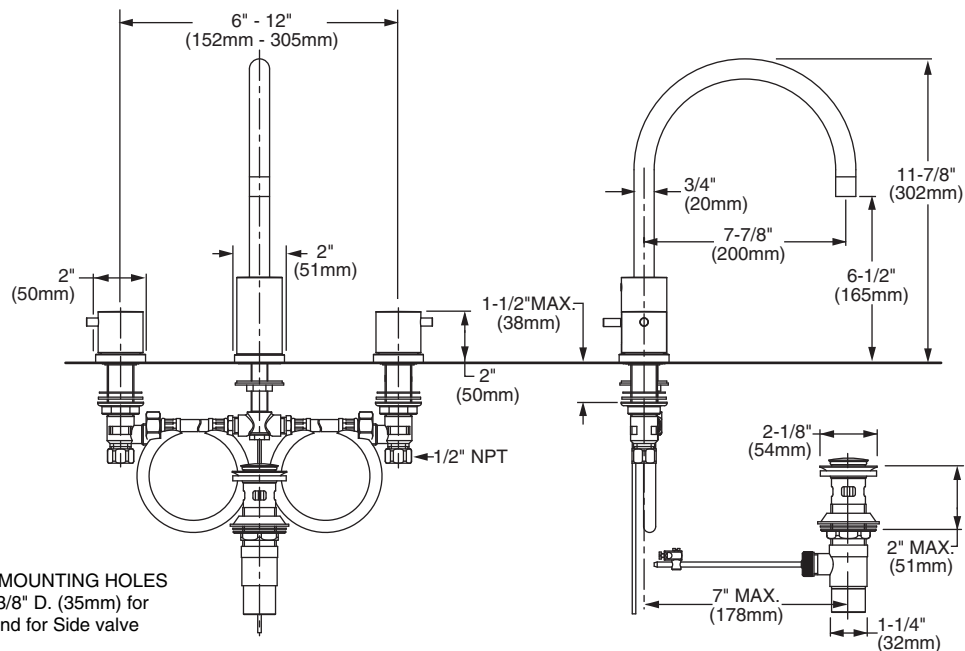

Features:

- European Minimalist Design
- Cast brass spout and side valves
- Ceramic disc valve cartridge
- 7-7/8" spout
- 6" - 12" flexible installation
- Includes 1-1/4" drain assembly

Maximum Flow Rate: 2.2 GPM (8.3L/min)

	Handle Type	Product Number
Widespread Faucet	Knob	814/003

Available Finishes:	Finish Code
Polished Chrome	100

IMPORTANT: These measurements are subject to change or cancellation. No responsibility is assumed for use of superseded or voided pages.