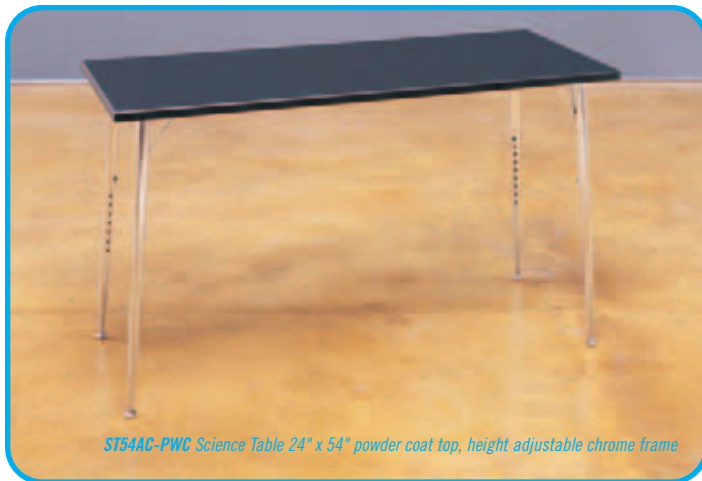

LIGHT OAK FINISH ON LEGS STANDARD

GUN, PWC AND PCS TOPS FEATURE ACID CHEMICAL RESISTANCE

CST7242DD-L0-P Four student unit with four drawer cabinet 72" x 42" x 30"H Laminate top, light oak frame

ST54LB2PWC Science Table 24" X 54" Powder coat top, black matte metal frame

PPS Pop-up Power Supply

ST54AC-PWC Science Table 24" x 54" powder coat top, height adjustable chrome frame

ST54AC-PWCB Science Table 24" x 54" powder coat top, height adjustable chrome frame with book box