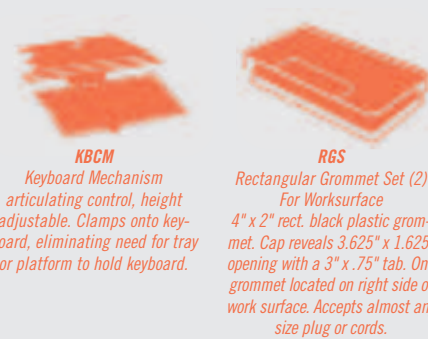

don't forget the accessories

I.F.E

INWOOD FURNITURE EXAM

1 Which is not an available shape for the shaped table tops?

A. B. C. D. E.

2 Which is not an available standard laminate for the shaped table tops?

A. B. C. D. E.

3 Which is not an available PVC edge option color?

A. B. C. D. E.

4 Which is not an available table base option?

A. B. C. D. E.

5 Which is not an available wood edge?

A. B. C. D. E.