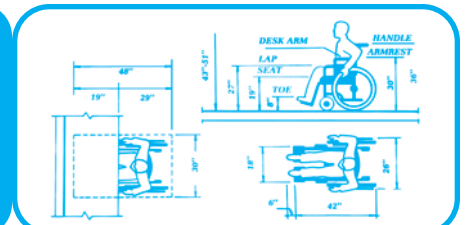

**ELECTRICAL OUTLET
OPTIONAL**

LEG BOOT OPTIONAL