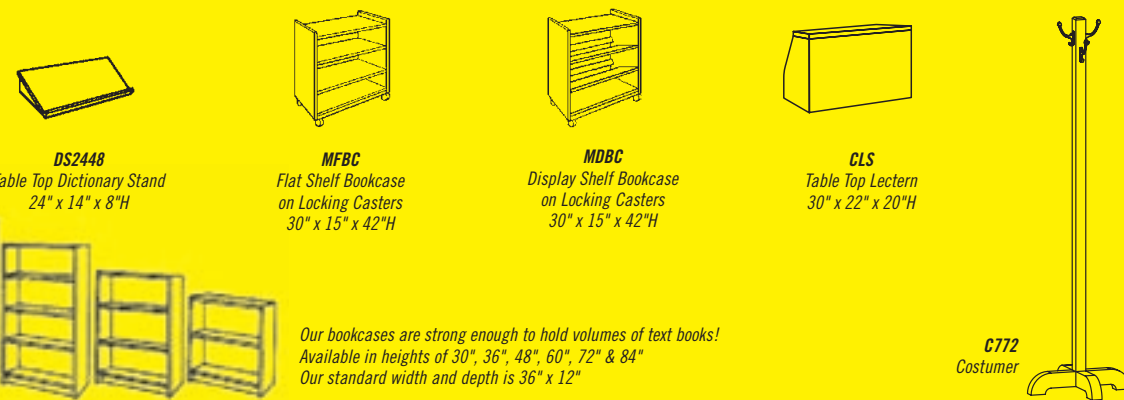

IC120 » ARM CHAIR
OVERALL H 35" W 23.5" D 23.25"
SEAT H 18" D 17" (between arms 18.5")

IC1118US » GUEST CHAIR
OVERALL H 32.5" W 18.75" D 20.25"
SEAT H 18" D 17"
C.O.M. .75 YARD; C.O.L. 15 SQ.FT.

IC1116SBUS » GUEST CHAIR
OVERALL H 27" W 16" D 17"
SEAT H 16" D 14"
C.O.M. .75 YARD; C.O.L. 15 SQ.FT.

IC10 » WOOD STOOL
OVERALL H 24" D 22.5" (shown)
SEAT 30" seat height is supplied as standard
specify for 24" and 18" seat height

IC101 » GUEST CHAIR
OVERALL H 35" W 18" D 21.75"
SEAT H 18" D 16"

bookcase & storage