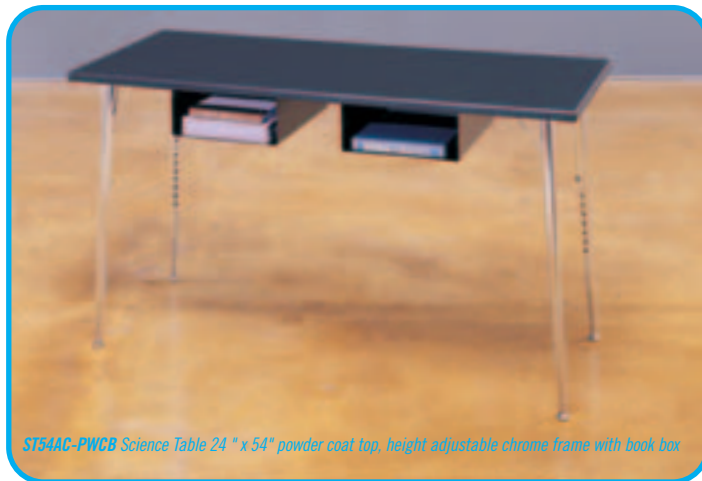

PPS Pop-up Power Supply

ST54AC-PWC Science Table 24" x 54" powder coat top, height adjustable chrome frame

ST54AC-PWCB Science Table 24" x 54" powder coat top, height adjustable chrome frame with book box