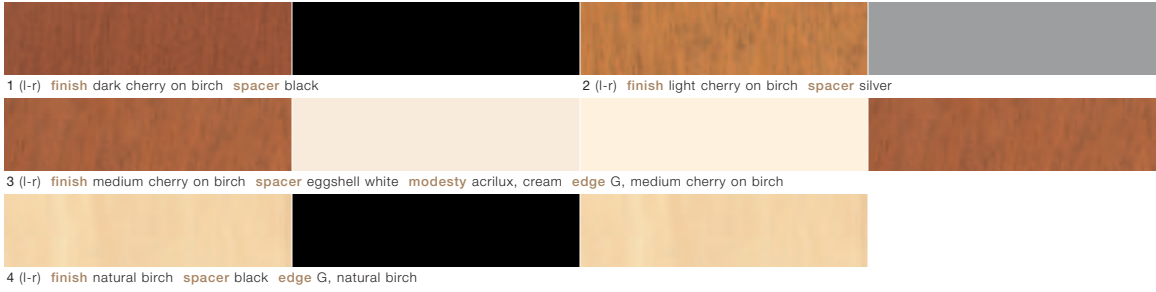

storage and workstations