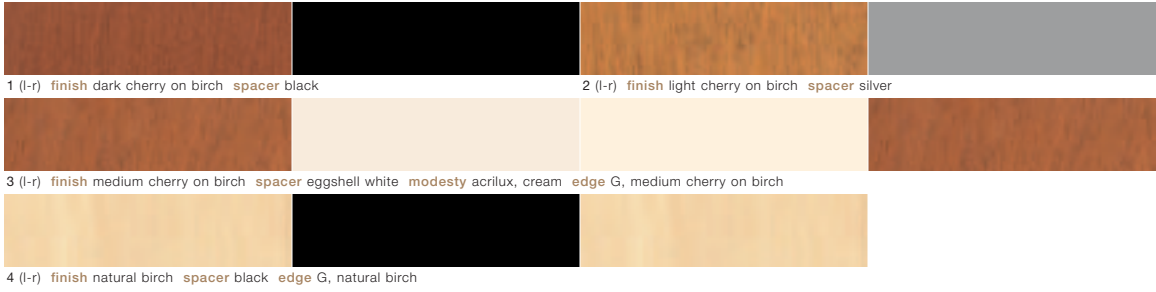

**brio**

personal workstations

contemporary casegoods

contemporary casegoods

storage and workstations

**top & chassis**

6B light cherry on birch

7B medium cherry on birch

8B dark cherry on birch

MB mocha birch

NB natural birch

**spacer & frame**

B black

EW eggshell white

S silver

**durasyn**