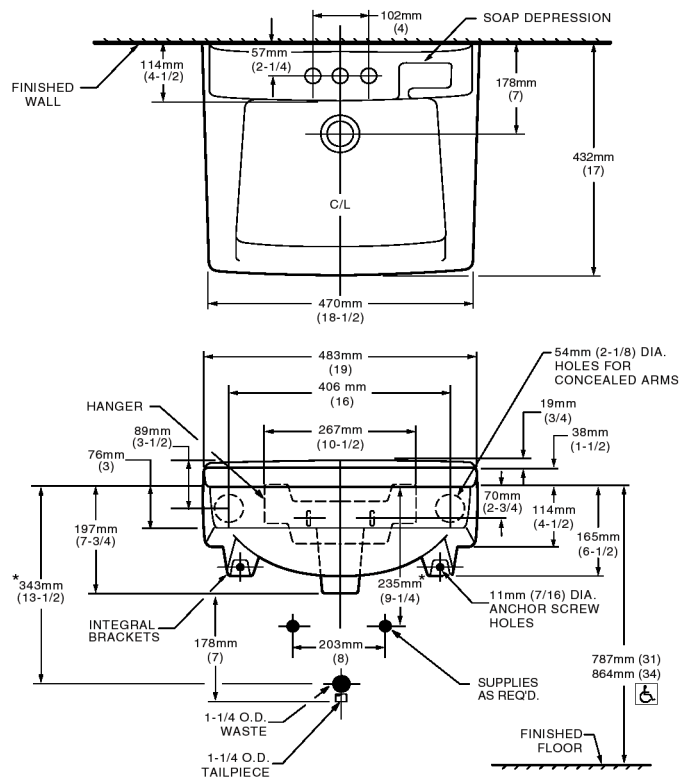

*American Standard*

**BARRIER FREE**

**DECLYN™**  
**WALL-HUNG LAVATORY**  
 VITREOUS CHINA

**DECLYN™ WALL-HUNG LAVATORY**

- Wall-hung sink
- Vitreous china
- Rear overflow
- Soap depression
- Faucet ledge.  
 Shown with 2000.101 Ceramix faucet  
 (not included)

**0321.026** With wall hanger (Illustrated)  
 Faucet holes on 102mm (4") centers

**0321.075** For concealed arms support  
 Faucet holes on 102mm (4") centers

**Nominal Dimensions:**

470 x 432mm  
 (18-1/2" x 17")

**Bowl sizes:**

362mm (14-1/4") wide  
 273mm (10-3/4") front to back  
 152mm (6") deep

**Compliance Certifications -**

**Meets or Exceeds the Following Specifications:**

- ASME A112.19.2 for Vitreous China Fixtures

**NOTES:**

\* DIMENSIONS SHOWN FOR LOCATION OF SUPPLIES AND "P" TRAP ARE SUGGESTED. PROVIDE SUITABLE REINFORCEMENT FOR ALL WALL SUPPORTS. FITTINGS NOT INCLUDED AND MUST BE ORDERED SEPARATELY.

**IMPORTANT:** Dimensions of fixtures are nominal and may vary within the range of tolerances established by ANSI Standard A112.19.2. These measurements are subject to change or cancellation. No responsibility is assumed for use of superseded or voided pages.