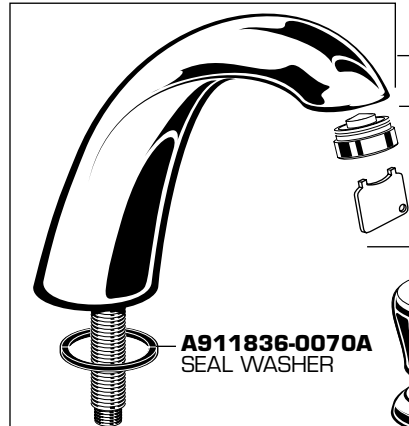

**1340.825**  
**1340.725**  
**5" GN 1340.855**  
**6" GN 1340.865**

**M962390-YYY0A**  
HANDEL KIT

**M962391-0070A**  
INDEX KIT

**M952200-YYY0A**  
ACTUATOR UNIT

**M913860-0070A**  
WASHER

**M952210-0070A**  
VALVE

**M952220-0070A**  
FILTER SCREEN

**M962398-YYY0A**  
ESCUTCHEON KIT

**051213-0070A**  
MOUNTING KIT

**024220-0070A**  
SUPPLY NUT

**012078-0070A**  
VALVE COUPLING KIT

**M962406-YYY0A**  
6" SPOUT KIT

Replace the "YYY" with appropriate finish code

**CHROME**      **002**

**M962392-0070A**  
VALVE KIT

**M962399-YYY0A**  
SPOUT KIT

**M962393-YYY0A**  
1.56 GPM AERATOR

**A911836-0070A**  
SEAL WASHER

**030253-0070A**  
SPOUT MTG. KIT

**028679-0070A**  
TUBE & TEE ASSEMBLY