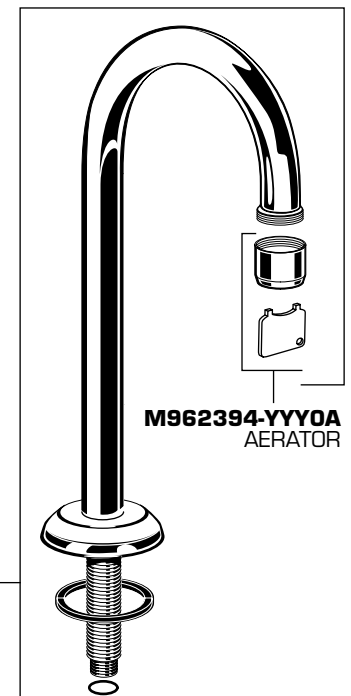

**1340.825**  
**1340.725**  
**5" GN 1340.855**  
**6" GN 1340.865**

**M962390-YYY0A**  
HANDEL KIT

**M962391-0070A**  
INDEX KIT

**M952200-YYY0A**  
ACTUATOR UNIT

**M913860-0070A**  
WASHER

**M952210-0070A**  
VALVE

**M952220-0070A**  
FILTER SCREEN

**M962398-YYY0A**  
ESCUTCHEON KIT

**051213-0070A**  
MOUNTING KIT

**024220-0070A**  
SUPPLY NUT

**012078-0070A**  
VALVE COUPLING KIT

**M962406-YYY0A**  
6" SPOUT KIT

Replace the "YYY" with appropriate finish code

**CHROME**      **002**

**M962392-0070A**  
VALVE KIT

**M962399-YYY0A**  
SPOUT KIT

**M962393-YYY0A**  
1.56 GPM AERATOR

**A911836-0070A**  
SEAL WASHER

**030253-0070A**  
SPOUT MTG. KIT

**028679-0070A**  
TUBE & TEE ASSEMBLY

**033757-0070A**  
TEE MTG. KIT

**M962400-0070A**  
TUBE & TEE ASSEMBLY  
(FOR 1340.725)

**M962394-YYY0A**  
AERATOR

**M962405-YYY0A**  
5" SPOUT KIT

**M962394-YYY0A**  
AERATOR

**HOT LINE FOR HELP**  
For toll-free information and answers to your questions, call:  
1 (800) 442-1902  
Weekdays 8:00 a.m. to 8:00 p.m. EST  
IN CANADA 1-800-387-0369 (TORONTO 1-905-306-1093)  
Weekdays 8:00 a.m. to 7:00 p.m. EST