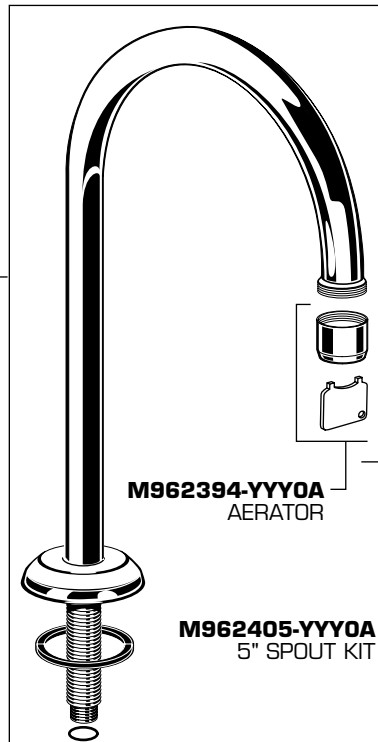

**1340.825**  
**1340.725**  
**5" GN 1340.855**  
**6" GN 1340.865**

**M962390-YYY0A**  
HANDEL KIT

**M962391-0070A**  
INDEX KIT

**M952200-YYY0A**  
ACTUATOR UNIT

**M913860-0070A**  
WASHER

**M952210-0070A**  
VALVE

**M952220-0070A**  
FILTER SCREEN

**M962398-YYY0A**  
ESCUTCHEON KIT

**051213-0070A**  
MOUNTING KIT

**024220-0070A**  
SUPPLY NUT

**012078-0070A**  
VALVE COUPLING KIT

**M962406-YYY0A**  
6" SPOUT KIT

Replace the "YYY" with appropriate finish code

**CHROME**      **002**

**M962392-0070A**  
VALVE KIT

**M962399-YYY0A**  
SPOUT KIT

**M962393-YYY0A**  
1.56 GPM AERATOR

**A911836-0070A**  
SEAL WASHER

**030253-0070A**  
SPOUT MTG. KIT

**028679-0070A**  
TUBE & TEE ASSEMBLY

**033757-0070A**  
TEE MTG. KIT

**M962400-0070A**  
TUBE & TEE ASSEMBLY  
(FOR 1340.725)

**M962394-YYY0A**  
AERATOR

**M962405-YYY0A**  
5" SPOUT KIT

**M962394-YYY0A**  
AERATOR

**HOT LINE FOR HELP**  
For toll-free information and answers to your questions, call:  
1 (800) 442-1902  
Weekdays 8:00 a.m. to 8:00 p.m. EST  
IN CANADA 1-800-387-0369 (TORONTO 1-905-306-1093)  
Weekdays 8:00 a.m. to 7:00 p.m. EST