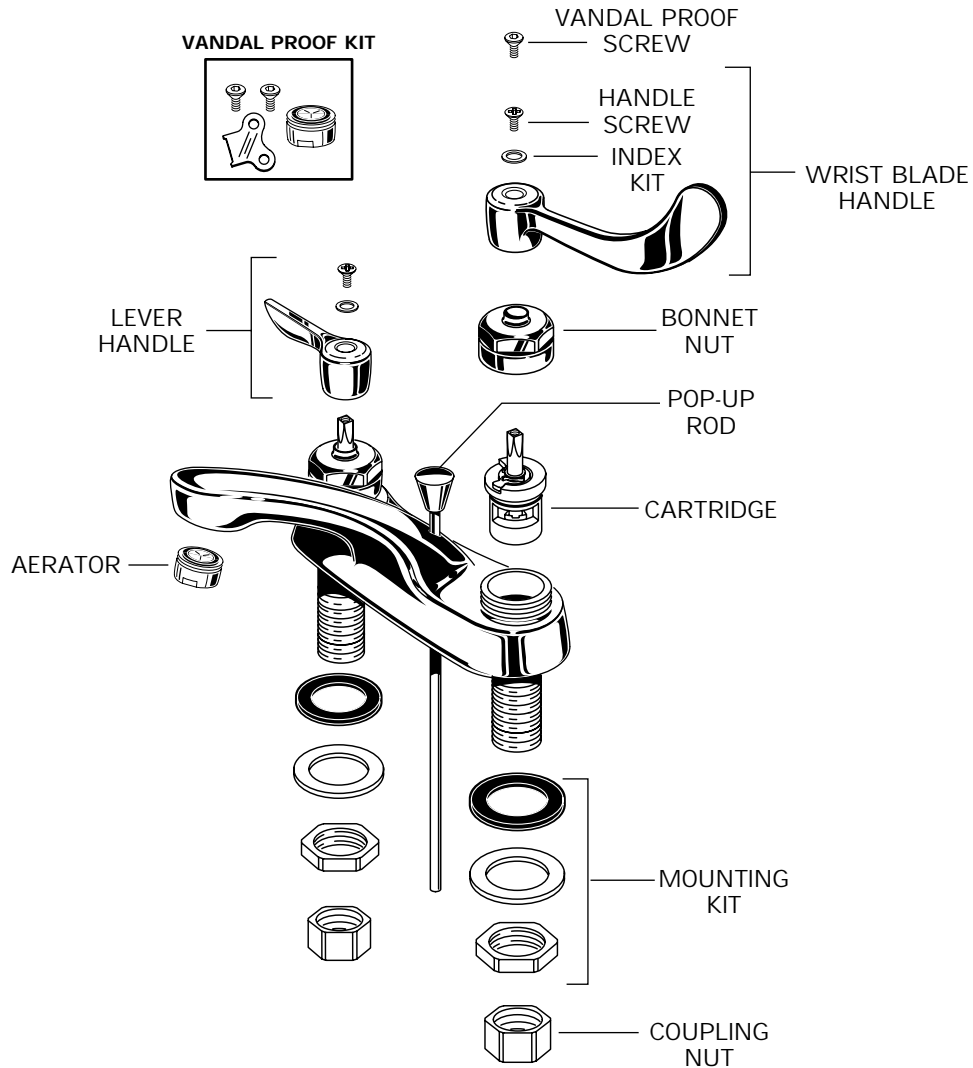

CENTERSET LAVATORY FAUCET MODEL NUMBERS

5500 SERIES
5501 SERIES
5502 SERIES

American Standard

NOTE:
For Drain Parts
and Special
Aerators, see
Section G

REPAIR PARTS	DESCRIPTION	PART NUMBER ★	PKG QTY	BULK QTY
Handle Parts	Lever Handle	051210-0020A	1	-
	Wrist Blade Handle	051217-0020A	1	-
	Index Kit	051211-0070A	1 Pair	-
	Handle Screw	000690-0020A	1	-
	Vandal Proof Screw	051322-0020A	2	-
Faucet Parts	Bonnet Nut	904939-0020A	1	-
	Cartridge	951764-0070A	1	-
	Pop-Up Rod	028617-0020A	1	-
	Mounting Kit	030255-0070A	2 Sets	-
	Supply Nut (Brass)	024220-0070A	2	-
	Aerator	066070-0020A	1	-
	Vandal Proof Kit	051345-0020A	1	-