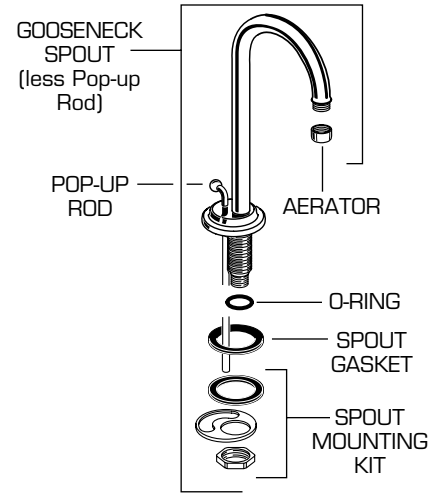

### WIDE-SPREAD LAVATORY FAUCET WITH FLEX CONNECTIONS MODEL NUMBERS

**4800 SERIES 7830 SERIES**  
**4801 SERIES 7831 SERIES**  
**4802 SERIES 7092 SERIES**

**NOTE:**  
 For Drain Parts  
 and Special  
 Aerators see  
 Section G

★ Replace the "YYY" with appropriate finish code

CHROME	002
MATTE CHROME	003
WHITE	020
BONE	021
GOLD	094
POLISHED BRASS	099

REPAIR PARTS	DESCRIPTION	PART NUMBER ★	PKG QTY
Handles	See Heritage-Amarilis Handles in Section E		
Spouts	Conventional Spout (less Drain)	012684-YYYOA	1
	Conventional Spout (with Drain)	012683-YYYOA	1
	Gooseneck Spout (less Drain)	012124-YYYOA Δ	1
	Gooseneck Spout (with Drain)	012128-YYYOA Δ	1
Faucet Parts	Cartridge	028610-0070A	1
	Cartridge Seal Kit	030741-0070A	1
	Hose Seal Kit (6 pieces)	033759-0070A	1 Set
	Valve Mounting Kit	030258-0070A	1
	Escutcheon Kit	030257-YYYOA	1
	Tee Mounting Kit "F"	033757-0070A	1
	Tee & Hose Kit	033758-0050A	1 Set
	Supply Nut (Brass)	024220-0070A	2
	*O-Ring	912711-0070A	1
	Spout Mounting Kit	030256-0070A	1
	Aerator (Conventional Spout)	066070-YYYOA	1
	Aerator (Gooseneck Spout)	066108-YYYOA	1
	Spout Gasket (Conventional Spout)	028757-0070A	1
	Spout Gasket (Gooseneck Spout)	012669-0070A	1
	Pop-up Rod (Conventional Spout)	028617-YYYOA	1
Pop-up Rod (Gooseneck Spout)	012086-YYYOA	1	

\*O-RING ALSO INCLUDED IN THE TEE MOUNTING AND HOSE SEAL KITS.

Δ Not available in "094" Gold finish.