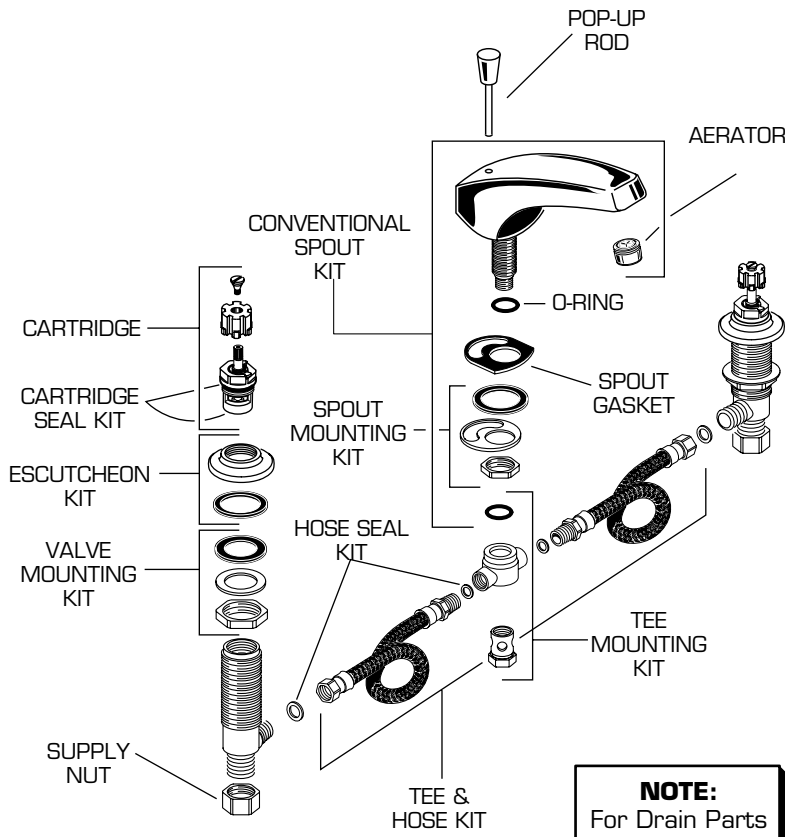

### WIDE-SPREAD LAVATORY FAUCET WITH FLEX CONNECTIONS MODEL NUMBERS

**4800 SERIES 7830 SERIES**  
**4801 SERIES 7831 SERIES**  
**4802 SERIES 7092 SERIES**

**NOTE:**  
 For Drain Parts  
 and Special  
 Aerators see  
 Section G

★ Replace the "YYY" with appropriate finish code

CHROME	002
MATTE CHROME	003
WHITE	020
BONE	021
GOLD	094
POLISHED BRASS	099

REPAIR PARTS	DESCRIPTION	PART NUMBER ★	PKG QTY
Handles	See Heritage-Amarilis Handles in Section E		
Spouts	Conventional Spout (less Drain)	012684-YYYOA	1
	Conventional Spout (with Drain)	012683-YYYOA	1
	Gooseneck Spout (less Drain)	012124-YYYOA Δ	1
	Gooseneck Spout (with Drain)	012128-YYYOA Δ	1
Faucet Parts	Cartridge	028610-0070A	1
	Cartridge Seal Kit	030741-0070A	1
	Hose Seal Kit (6 pieces)	033759-0070A	1 Set
	Valve Mounting Kit	030258-0070A	1
	Escutcheon Kit	030257-YYYOA	1
	Tee Mounting Kit "F"	033757-0070A	1
	Tee & Hose Kit	033758-0050A	1 Set
	Supply Nut (Brass)	024220-0070A	2
	*O-Ring	912711-0070A	1
	Spout Mounting Kit	030256-0070A	1
	Aerator (Conventional Spout)	066070-YYYOA	1
	Aerator (Gooseneck Spout)	066108-YYYOA	1
	Spout Gasket (Conventional Spout)	028757-0070A	1
	Spout Gasket (Gooseneck Spout)	012669-0070A	1
	Pop-up Rod (Conventional Spout)	028617-YYYOA	1
Pop-up Rod (Gooseneck Spout)	012086-YYYOA	1	

\*O-RING ALSO INCLUDED IN THE TEE MOUNTING AND HOSE SEAL KITS.

Δ Not available in "094" Gold finish.