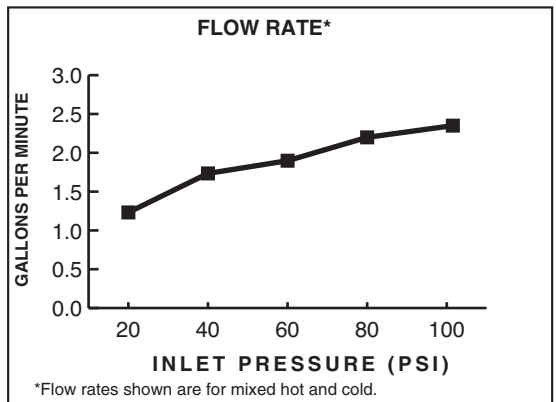

CODES AND STANDARDS

These products meet or exceed the following codes and standards:

- **ASME A112.18.1**
- **CSA B 125**
- **NSF 61/Section 9**

Product Number	Description	Finish
		Polished Chrome
		002
7401.172H	Centerset lavatory faucet. Brass Wrist Blade Handles. Metal pop-up drain.	
7400.172H	Centerset lavatory faucet. Brass Wrist Blade Handles. Less drain.	
7400.172V	Centerset lavatory faucet. Vandal-resistant Brass Wrist Blade Handles. Less drain.	
7402.172H	Centerset lavatory faucet. Brass Wrist Blade Handles. Grid drain.	
7402.172V	Centerset lavatory faucet. Vandal-resistant Brass Wrist Blade Handles. Grid drain.	

Meets the American Disabilities Act Guidelines and **ANSI A117.1** Requirements for the physically challenged.