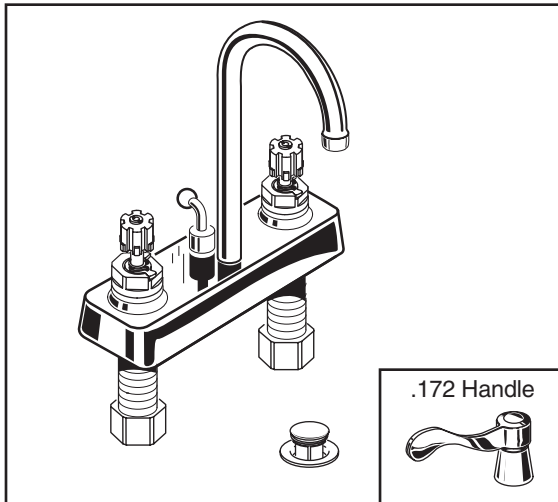

**TWO-HANDLE CENTERSET LAVATORY FAUCET
WITH GOOSENECK SPOUT & FACTORY INSTALLED HANDLES**

Faucet comes complete with factory installed handles.
V=Vandal-Resistant, H=Standard

MODEL NUMBER:

- ☐ **7401.172H Centerset Lavatory Faucet**
Gooseneck spout. Brass Wrist Blade Handles. Pop-up drain.
- ☐ **7400.172H Centerset Lavatory Faucet**
Gooseneck spout. Brass Wrist Blade Handles. Less drain.
- ☐ **7400.172V Centerset Lavatory Faucet**
Gooseneck spout. Vandal-resistant Brass Wrist Blade Handles. Less drain.
- ☐ **7402.172H Centerset Lavatory Faucet**
Gooseneck spout. Brass Wrist Blade Handles. Grid drain.
- ☐ **7402.172V Centerset Lavatory Faucet**
Gooseneck spout. Vandal-resistant Brass Wrist Blade Handles. Grid drain.

GENERAL DESCRIPTION:

Durable cast brass construction. Amaris 1/4 turn washerless ceramic disc valve cartridges - reversible for use with either lever or round handles. One-half inch male inlet shanks with brass coupling nuts and shank nuts. Vandal-resistant faucets feature vandal-resistant aerators, drains and index buttons on factory-installed handles. 2.2 gpm/8.3L/min. maximum flow rate.

PRODUCT FEATURES:

- Solid Brass Construction:** Durable - Excellent in high use applications. Ideal for prolonged contact with water.
- Ceramic Disc Valve Cartridges:** Assures a lifetime of drip-free performance.
- Low Lead:** Meets NSF Standard 61/Section 9 & Prop 65 lead requirements.
- Factory Installed Handles:** Simplifies installation.

SUGGESTED SPECIFICATION:

4" centerset lavatory faucet shall be cast brass construction with all brass shank nuts and coupling nuts. Shall also feature 1/4 turn washerless ceramic disc valve cartridges that are reversible for use with round or lever handles. Fitting shall be American Standard Model # _____ .002.