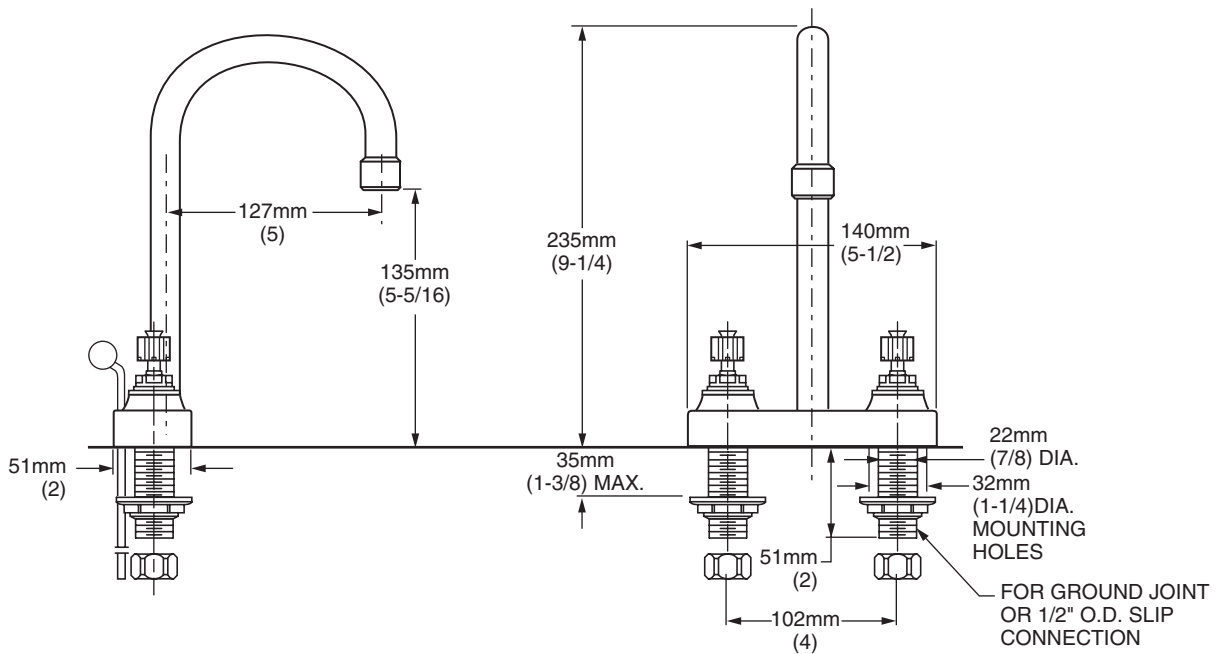

**TWO-HANDLE CENTERSET LAVATORY FAUCET
WITH GOOSENECK SPOUT & FACTORY INSTALLED HANDLES**

Faucet comes complete with factory installed handles.
V=Vandal-Resistant, H=Standard

MODEL NUMBER:

- ☐ **7401.172H Centerset Lavatory Faucet**
Gooseneck spout. Brass Wrist Blade Handles. Pop-up drain.
- ☐ **7400.172H Centerset Lavatory Faucet**
Gooseneck spout. Brass Wrist Blade Handles. Less drain.
- ☐ **7400.172V Centerset Lavatory Faucet**
Gooseneck spout. Vandal-resistant Brass Wrist Blade Handles. Less drain.
- ☐ **7402.172H Centerset Lavatory Faucet**
Gooseneck spout. Brass Wrist Blade Handles. Grid drain.
- ☐ **7402.172V Centerset Lavatory Faucet**
Gooseneck spout. Vandal-resistant Brass Wrist Blade Handles. Grid drain.

GENERAL DESCRIPTION:

Durable cast brass construction. Amaris 1/4 turn washerless ceramic disc valve cartridges - reversible for use with either lever or round handles. One-half inch male inlet shanks with brass coupling nuts and shank nuts. Vandal-resistant faucets feature vandal-resistant aerators, drains and index buttons on factory-installed handles. 2.2 gpm/8.3L/min. maximum flow rate.

SUGGESTED SPECIFICATION:

4" centerset lavatory faucet shall be cast brass construction with all brass shank nuts and coupling nuts. Shall also feature 1/4 turn washerless ceramic disc valve cartridges that are reversible for use with round or lever handles. Fitting shall be American Standard Model # _____ .002.