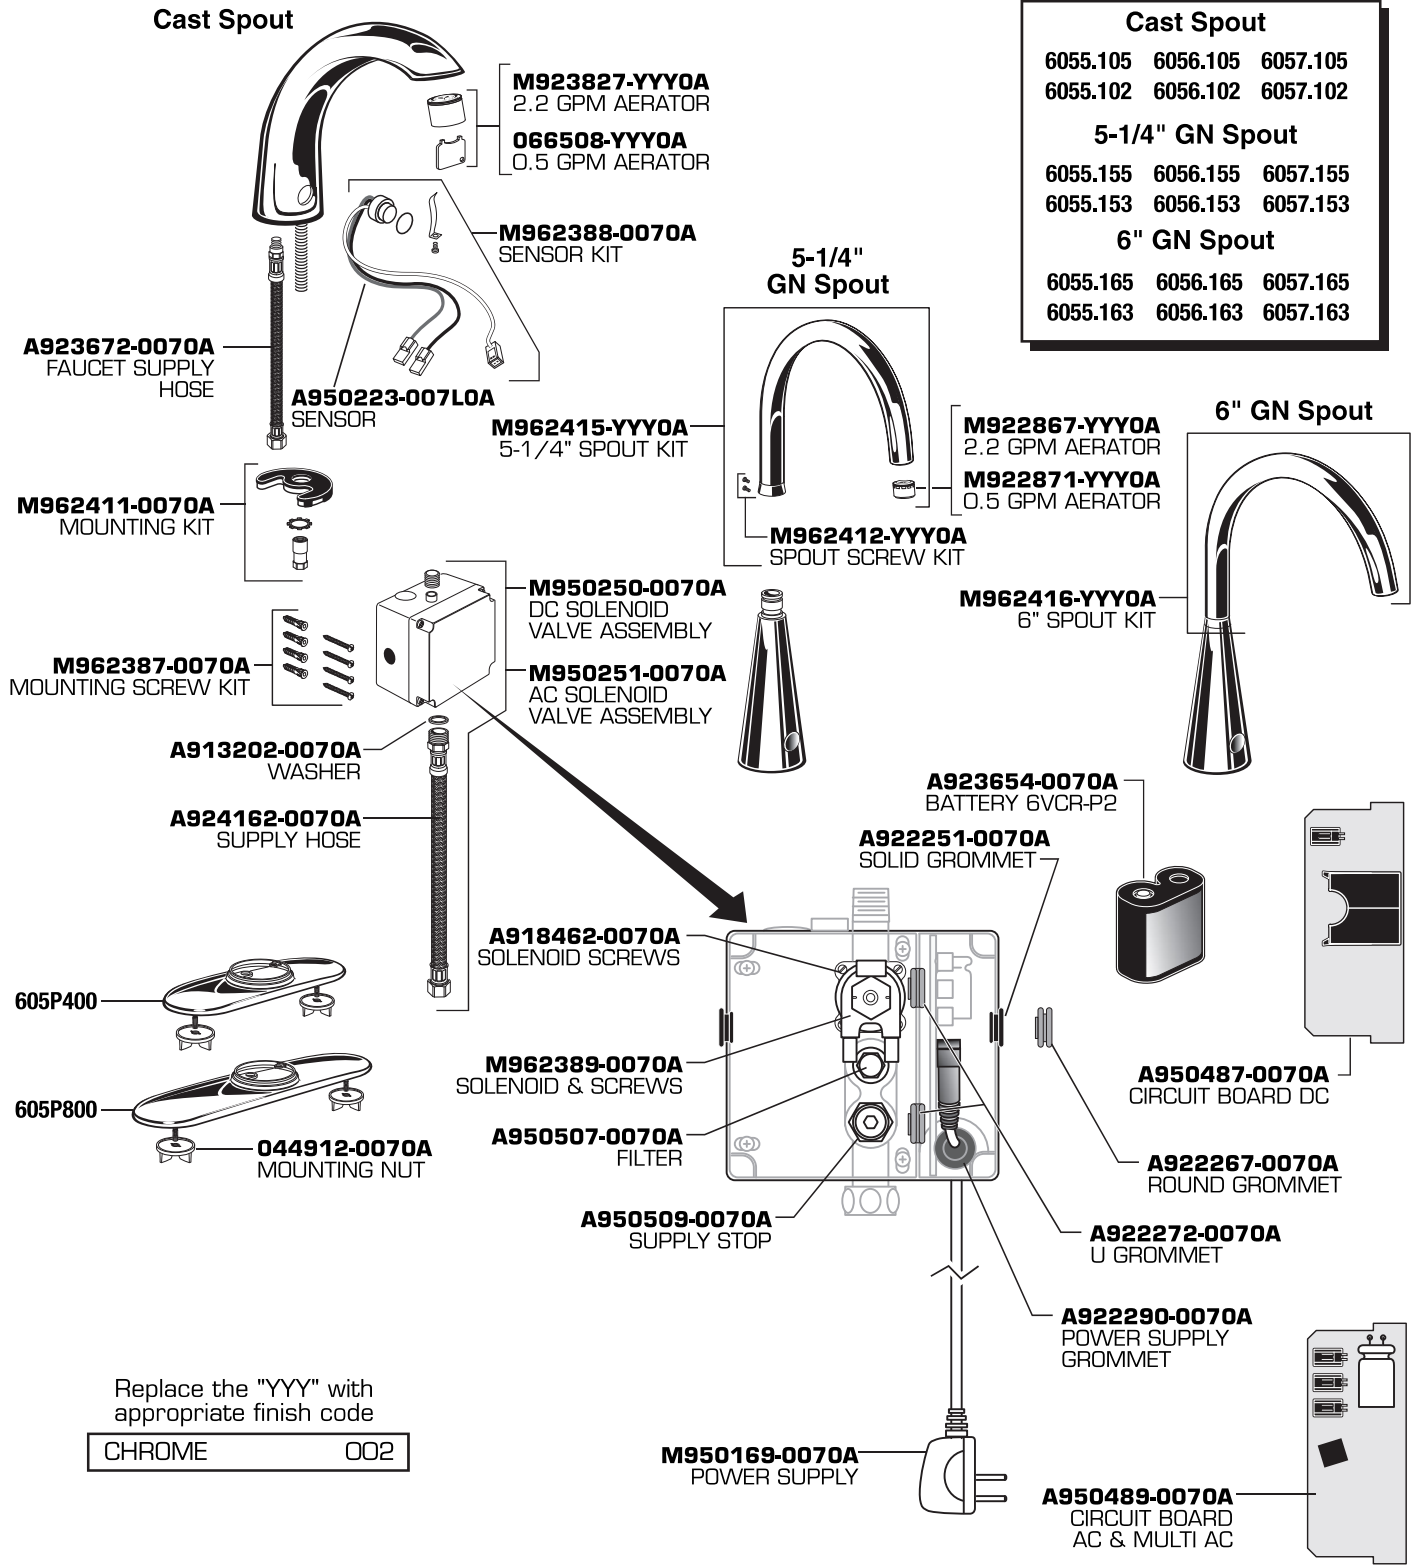

## PRODUCT NUMBERS

Cast Spout		
6055.105	6056.105	6057.105
6055.102	6056.102	6057.102
5-1/4" GN Spout		
6055.155	6056.155	6057.155
6055.153	6056.153	6057.153
6" GN Spout		
6055.165	6056.165	6057.165
6055.163	6056.163	6057.163

Product names listed herein are trademarks of American Standard Inc.  
 © American Standard Inc. 2005

**A922265-0070A**  
 10 ft. MULTI EXTENSION WIRE  
 (for 6057 series only)