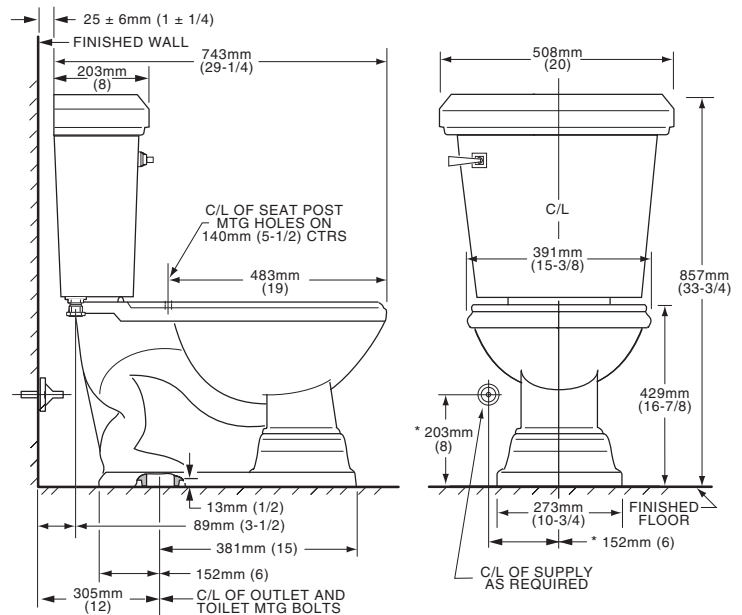

**TOWN SQUARE® RIGHT HEIGHT™ ELONGATED TOILET**

**2797.016**

- Vitreous china
- Low-consumption (6.0 Lpf/1.6 gpf)
- Elongated siphon action jetted bowl with 2" trapway
- AquaForce flushing technology
- 16-1/2" Rim height for accessible applications
- American classic styling on bowl and tank design matched to pedestal and countertop lavatories
- Front-mounted chrome trip lever design matched to Town Square faucets
- Design matched molded elongated Town Square seat and cover (5725.027) included
- 2 bolt caps
- Internal trapway area fully glazed
- 100% factory flush tested

**3797.016 Bowl**

**4707.016 Tank**

**Nominal Dimensions:**

743 x 508 x 857mm  
 (29-1/4" x 20" x 33-3/4")

Fixture only, supply by others

**Compliance Certifications - Meets or Exceeds the Following Specifications:**

- ASME A112.19.2M for Vitreous China Fixtures - includes Flush Performance, Ball Pass Diameter, Trap Seal Depth and all Dimensions

**To Be Specified:**

- Color:
  - White  Bone  Linen  Black
- Alternate Seat:
- Supply with stop:

**NOTES:**  
 THIS COMBINATION IS DESIGNED TO ROUGH-IN AT A MINIMUM DIMENSION OF 305MM (12") FROM FINISHED WALL TO C/L OF OUTLET.  
 \* DIMENSIONS SHOWN FOR LOCATION OF SUPPLY ARE SUGGESTED. SUPPLY NOT INCLUDED WITH FIXTURE AND MUST BE ORDERED SEPARATELY.