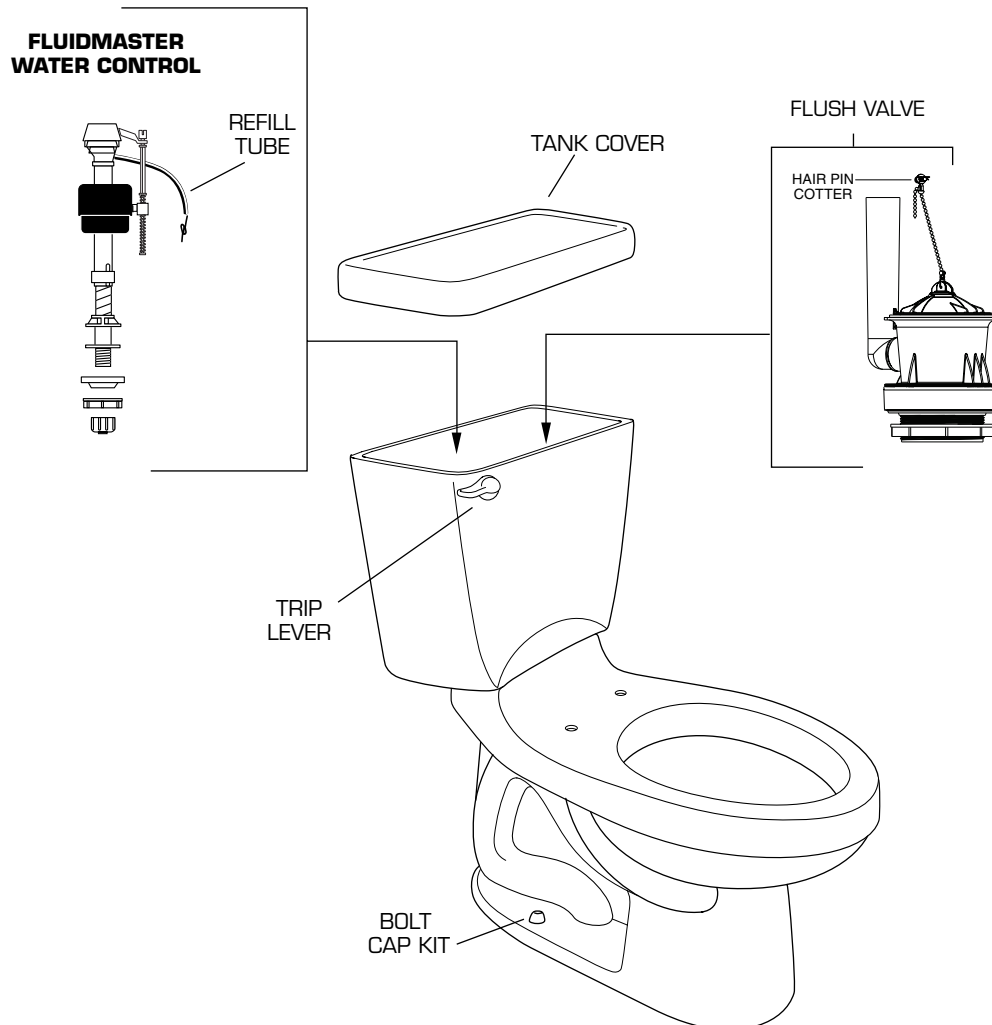

# CHAMPION®4

Flushing System

★ Replace XXX with Fixture Color Code, YYY with Trim Finish

DESCRIPTION	▷ COMPONENT	PKG QTY
★ Champion®4 Right Height Elongated Bowl w/Bolt Caps	3225.016.XXX	1
★ Champion®4 Normal Height Elongated Bowl w/Bolt Caps	3121.016.XXX	1
★ Champion®4 Normal Height Round Front Bowl w/Bolt Caps	3110.016.XXX	1
★ Champion®4 Décor Normal Height Elongated Bowl w/Bolt Caps	3153.016.XXX	1
★ Champion®4 Décor Normal Height Round Front Bowl w/Bolt Caps	3167.016.XXX	1
★ Champion®4 Tank complete	4266.014.XXX	1
★ Skyline Champion®4 Tank complete	4077.014.XXX	1
★ Doral Classic Champion®4 Tank complete	4281.014.XXX	1
★ Doral/Oakmont Champion®4 Tank complete	4272.014.XXX	1
★ Champion®4 Tank Cover	735128-400.XXX	1
★ Skyline Champion®4 Tank Cover	735115-400.XXX	1
★ Doral Classic Champion®4 Tank Cover	735113-400.XXX	1
★ Doral/Oakmont Champion®4 Tank Cover	735117-400.XXX	1
★ Champion®4 Décor Right Height™ Elongated Bowl w/Bolt Caps	3101.016.XXX	1
★ Townsend Champion®4 Right Height™ Elongated Bowl w/Bolt Caps	3177.016.XXX	1
★ Townsend Champion®4 Right Height™ Round Front Bowl w/Bolt Caps	3180.016.XXX	1
<b>ORIGINAL EQUIPMENT REPAIR PARTS</b>	<b>PART NUMBER</b>	<b>PKG QTY</b>
Champion®4 Fluidmaster 400A Valve	738565-424-0070A	1
Champion®4 Flush Valve Seal Kit	7301111-0070A	1
Champion®4 Flush Valve Assembly	3174.002-0070A	1
Champion®4 Clevis Pin Assembly	738985-0070A	1
Champion®4 Refill Tube	738570-1010A	1
Champion®4 Tank to Bowl Coupling Kit (#241)	738756-0070A	1
★ Champion®4 Bolt Cap Kit (includes 2 covers & 2 washers)	034783-XXX0A	1
★ Champion®4 Trip Lever-LH	738995-YYY0A	1
★ Skyline Champion®4 Trip Lever	738922-XXX0A	1
★ Doral Classic Champion®4 Trip Lever	738837-YYY0A	1
★ Doral/Oakmont Champion®4 Trip Lever	738835-YYY0A	1
Clip for Refill Tube	072989-0070A	1
▷ Champion Trip Lever-RH	738997-YYY0A	1