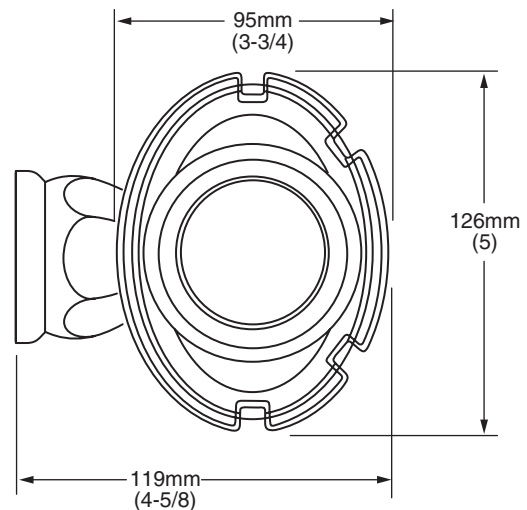

MODEL NUMBER:

☐ **6096 Tumbler/Toothbrush Holder**

Available Finishes:

Polished Chrome

PRODUCT FEATURES:

Heavy duty construction: Highest quality materials for durability & long life.

Concealed Mounting: No exposed set screws.

Materials of Construction: Body and Escutcheon - zinc. Toothbrush Holder and Tumbler - clear glass.

Easy to Install

Choice of Finishes: Polished Chrome and Satin Nickel.

SUGGESTED SPECIFICATION:

Tumbler/Toothbrush Holder shall feature heavy-duty construction. Shall feature concealed mounting. Toothbrush Holder and Tumbler shall be clear glass. Tumbler/Toothbrush Holder shall be American Standard Model # 6096.