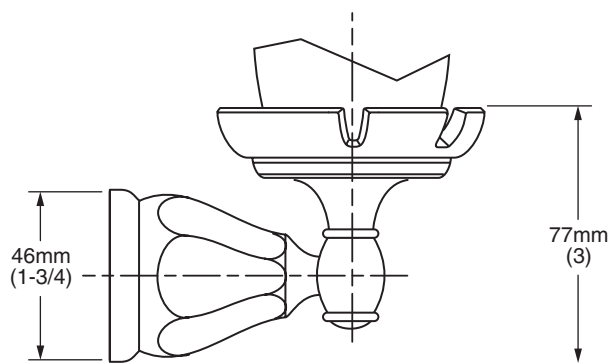

MODEL NUMBER:

☐ **6096 Tumbler/Toothbrush Holder**

Available Finishes:

Polished Chrome

PRODUCT FEATURES:

Heavy duty construction: Highest quality materials for durability & long life.

Concealed Mounting: No exposed set screws.

Materials of Construction: Body and Escutcheon - zinc. Toothbrush Holder and Tumbler - clear glass.

Easy to Install

Choice of Finishes: Polished Chrome and Satin Nickel.

SUGGESTED SPECIFICATION:

Tumbler/Toothbrush Holder shall feature heavy-duty construction. Shall feature concealed mounting. Toothbrush Holder and Tumbler shall be clear glass. Tumbler/Toothbrush Holder shall be American Standard Model # 6096.