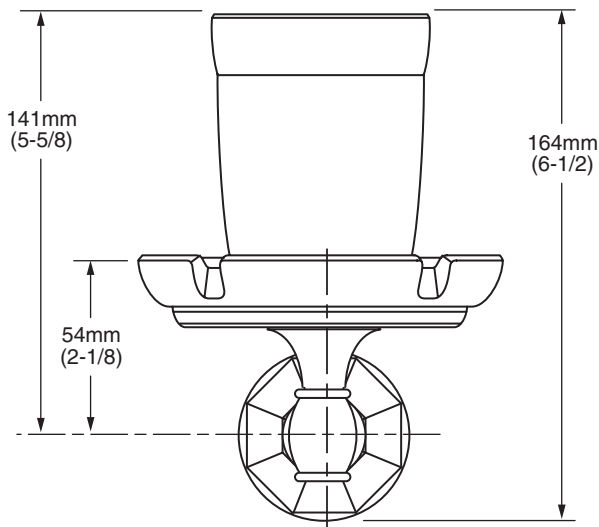

MODEL NUMBER:

☐ **6096 Tumbler/Toothbrush Holder**

Available Finishes:

Polished Chrome

PRODUCT FEATURES:

Heavy duty construction: Highest quality materials for durability & long life.

Concealed Mounting: No exposed set screws.

Materials of Construction: Body and Escutcheon - zinc. Toothbrush Holder and Tumbler - clear glass.

Easy to Install

Choice of Finishes: Polished Chrome and Satin Nickel.

SUGGESTED SPECIFICATION:

Tumbler/Toothbrush Holder shall feature heavy-duty construction. Shall feature concealed mounting. Toothbrush Holder and Tumbler shall be clear glass. Tumbler/Toothbrush Holder shall be American Standard Model # 6096.