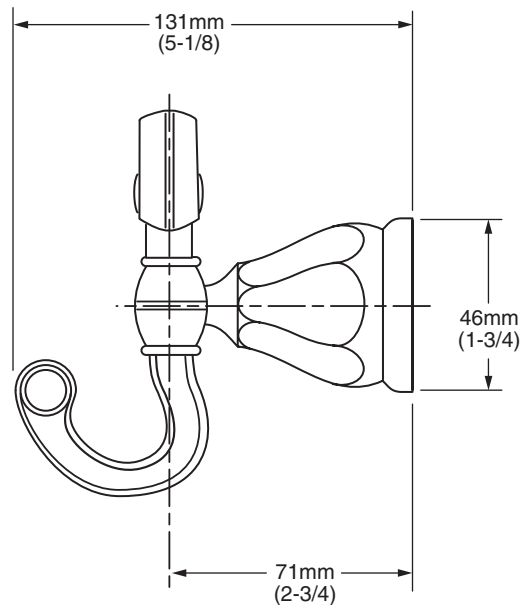

MODEL NUMBER:

■ 6097 Robe Hook

Available Finishes:

Polished Chrome

PRODUCT FEATURES:

Heavy Duty Construction: Highest quality materials for durability & long life.

Pivoting Design: Can hang 2 or more items with ease.

Concealed Mounting: No exposed set screws.

Materials of Construction: Body and escutcheon - zinc.

Easy to Install.

Choice of Finishes: Polished Chrome and Satin Nickel.

SUGGESTED SPECIFICATION:

Robe hook shall feature heavy - duty construction. Shall feature concealed mounting with no exposed set screws. Bottom Hook shall pivot 180°. Shall be American Standard Model # 6097.