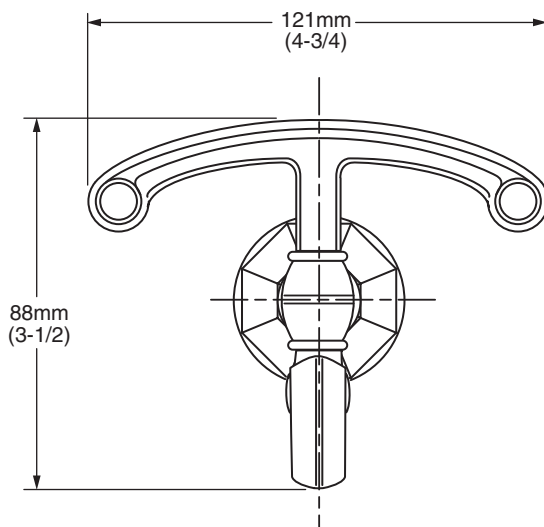

MODEL NUMBER:

■ 6097 Robe Hook

Available Finishes:

Polished Chrome

PRODUCT FEATURES:

Heavy Duty Construction: Highest quality materials for durability & long life.

Pivoting Design: Can hang 2 or more items with ease.

Concealed Mounting: No exposed set screws.

Materials of Construction: Body and escutcheon - zinc.

Easy to Install.

Choice of Finishes: Polished Chrome and Satin Nickel.

SUGGESTED SPECIFICATION:

Robe hook shall feature heavy - duty construction. Shall feature concealed mounting with no exposed set screws. Bottom Hook shall pivot 180°. Shall be American Standard Model # 6097.