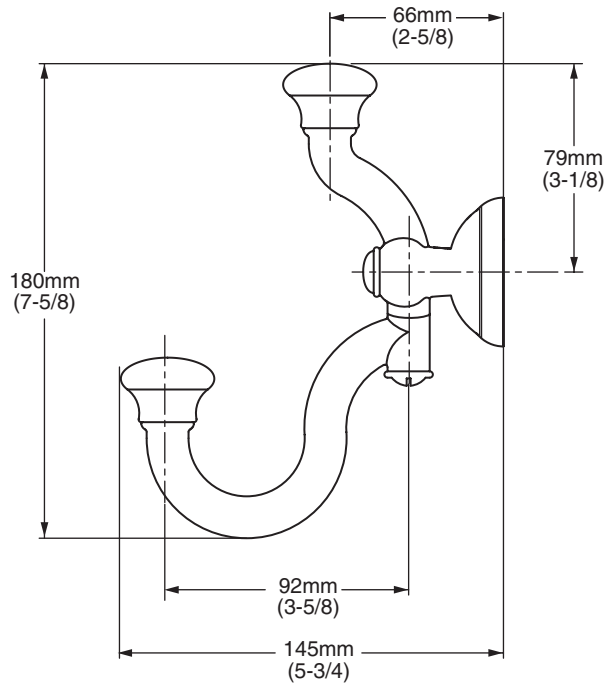

**MODEL NUMBER:**

■ 6721 Robe Hook

**Available Finishes**

	Polished Chrome (no finish suffix needed)
S	Satin Nickel

**PRODUCT FEATURES:**

**Heavy duty construction:** Highest quality materials for durability & long life.

**Pivoting Design:** Can hang 2 or more items with ease.

**Concealed Mounting:** No exposed set screws.

**Materials of Construction:** Body - zinc. Escutcheon - brass. Index button - porcelain.

**Easy to Install**

**Choice of Finishes:** Chrome and Satin Nickel.

**SUGGESTED SPECIFICATION:**

Robe Hook shall feature heavy - duty construction. Shall feature concealed mounting with no exposed set screws. Bottom Hook shall pivot 180°. Robe Hook shall be American Standard Model # 6721\_\_.