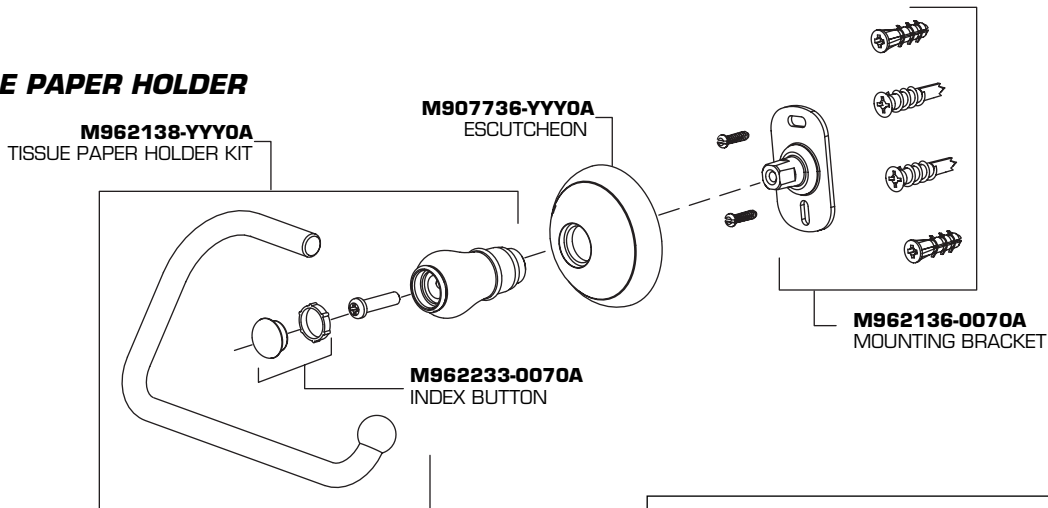

STANDARD COLLECTION ACCESSORIES ROBE HOOK TOWEL RING TISSUE PAPER HOLDER MODEL NUMBERS

**6721
6729
6723**

6721 ROBE HOOK

6729 TOWEL RING

6723 TISSUE PAPER HOLDER

Replace the "YYY" with appropriate finish code