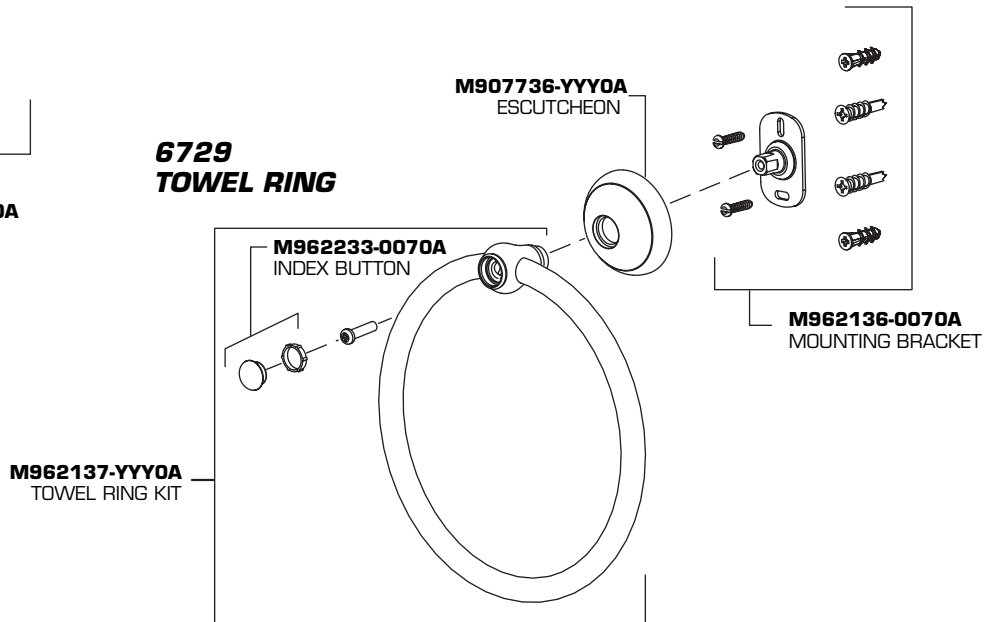

STANDARD COLLECTION ACCESSORIES ROBE HOOK TOWEL RING TISSUE PAPER HOLDER MODEL NUMBERS

**6721
6729
6723**

6721 ROBE HOOK

6729 TOWEL RING

6723 TISSUE PAPER HOLDER

Replace the "YYY" with appropriate finish code