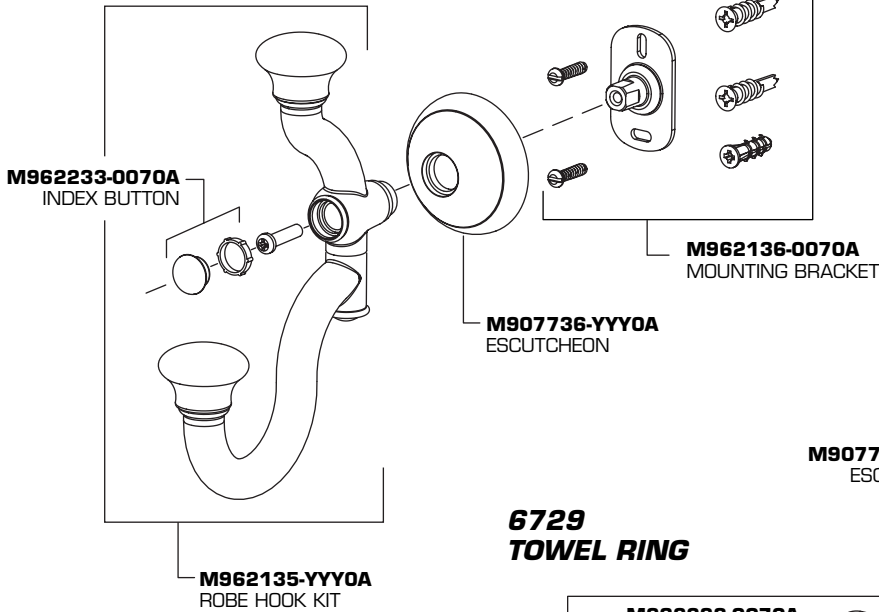

STANDARD COLLECTION ACCESSORIES ROBE HOOK TOWEL RING TISSUE PAPER HOLDER MODEL NUMBERS

**6721
6729
6723**

6721 ROBE HOOK

6729 TOWEL RING

6723 TISSUE PAPER HOLDER

Replace the "YYY" with appropriate finish code