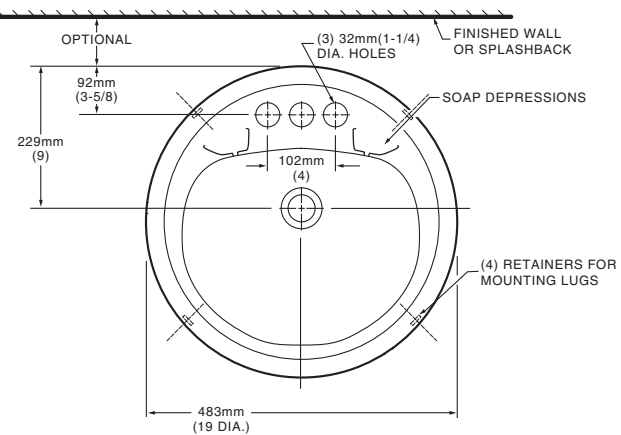

COLONY ROUND™ COUNTERTOP SINK

- Acid-resisting enamel steel
- Front overflow
- Self-rimming with cutout template supplied
- Two soap depressions
- Mounting clamps supplied

3003.605 Faucet holes on 4" (102mm) centers

Nominal Dimensions:
483mm (19") Round

Bowl sizes:
381mm (15") wide
279mm (11") front to back
152mm (6") deep

**Compliance Certifications -
Meets or Exceeds the Following Specifications:**

- ASME A112.19.4M for Enameled Steel Plumbing Fixtures

To Be Specified:

- Color:
 - White Bone Silver Shell Linen
- Faucet*:
- Faucet Finish:
- Supplies:
- 1-1/4" Trap:

* See faucet section for additional models available

NOTES:
* DIMENSIONS SHOWN FOR LOCATION OF SUPPLIES AND "P" TRAP ARE SUGGESTED. FOR COUNTERTOP CUTOUT AND INSTALLATION INSTRUCTIONS USE TEMPLATE SUPPLIED WITH SINK. FITTINGS NOT INCLUDED WITH FIXTURE AND MUST BE ORDERED SEPARATELY.

IMPORTANT: Dimensions of fixtures are nominal and may vary within the range of tolerances established by ANSI Standard A112.19.4. These measurements are subject to change or cancellation. No responsibility is assumed for use of superseded or voided pages.