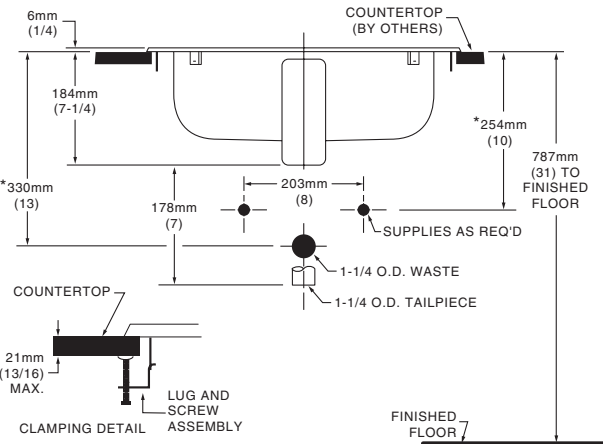

COLONY ROUND™ COUNTERTOP SINK

- Acid-resisting enamel steel
- Front overflow
- Self-rimming with cutout template supplied
- Two soap depressions
- Mounting clamps supplied

3003.605 Faucet holes on 4" (102mm) centers

Nominal Dimensions:
483mm (19") Round

Bowl sizes:
381mm (15") wide
279mm (11") front to back
152mm (6") deep

**Compliance Certifications -
Meets or Exceeds the Following Specifications:**

- ASME A112.19.4M for Enameled Steel Plumbing Fixtures

To Be Specified:

- Color:
 - White Bone Silver Shell Linen
- Faucet*:
- Faucet Finish:
- Supplies:
- 1-1/4" Trap:

* See faucet section for additional models available

NOTES:
* DIMENSIONS SHOWN FOR LOCATION OF SUPPLIES AND "P" TRAP ARE SUGGESTED. FOR COUNTERTOP CUTOUT AND INSTALLATION INSTRUCTIONS USE TEMPLATE SUPPLIED WITH SINK. FITTINGS NOT INCLUDED WITH FIXTURE AND MUST BE ORDERED SEPARATELY.

IMPORTANT: Dimensions of fixtures are nominal and may vary within the range of tolerances established by ANSI Standard A112.19.4. These measurements are subject to change or cancellation. No responsibility is assumed for use of superseded or voided pages.