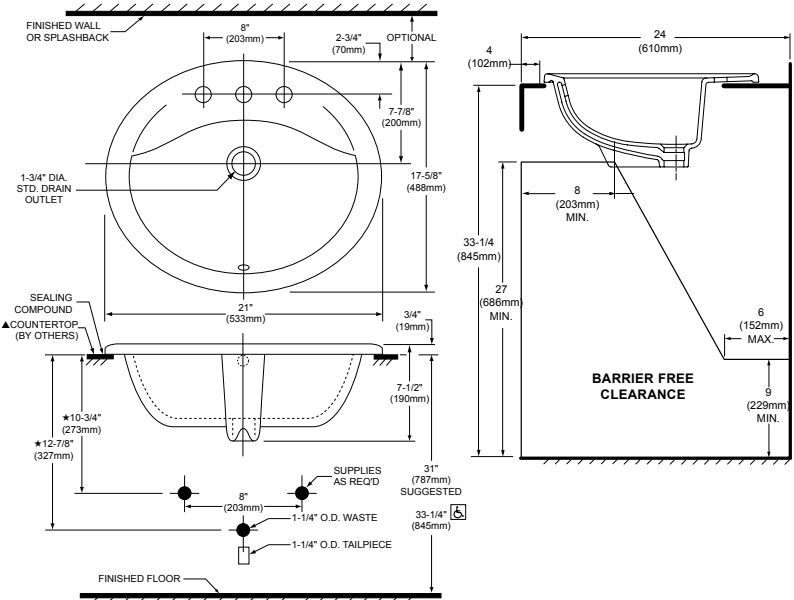

**0419.444sg** Faucet holes on 4" (102mm) centers

**Nominal Dimensions:**

21" x 17-5/8" (533 x 448mm)

**Bowl sizes:**

16-1/2" (419mm) wide,

11" (279mm) front to back,

5-5/8" (143mm) deep

**Compliance Certifications -  
Meets or Exceeds the Following  
Specifications:**

- ASME A112.19.2M for Vitreous China Fixtures
- CAN/CSA B45 series

**To Be Specified**

- Color:
- Faucet\*:
- Faucet Finish
- Supplies:
- 1-1/4" Trap:

\* See faucet section for additional models available

**MEETS THE AMERICAN DISABILITIES ACT GUIDELINES  
AND ANSI A117.1 ACCESSIBLE AND USEABLE  
BUILDINGS AND FACILITIES - CHECK LOCAL CODES.**

Install lavatory 864mm (34") from finished floor.  
Lavatory installed 51mm (2") minimum from front edge  
of countertop provides 686mm (27") knee clearance  
area.

**NOTES:**

- \* DIMENSIONS SHOWN FOR LOCATION OF SUPPLIES AND "P" TRAP ARE SUGGESTED.
- ▲ FOR COUNTERTOP CUTOUT USE TEMPLATE SUPPLIED WITH SINK. FITTINGS NOT INCLUDED AND MUST BE ORDERED SEPARATELY.
- IMPORTANT:** Dimensions of fixtures are nominal and may vary within the range of tolerances established by ANSI Standard A112.19.2. These measurements are subject to change or cancellation. No responsibility is assumed for use of superseded or voided pages.