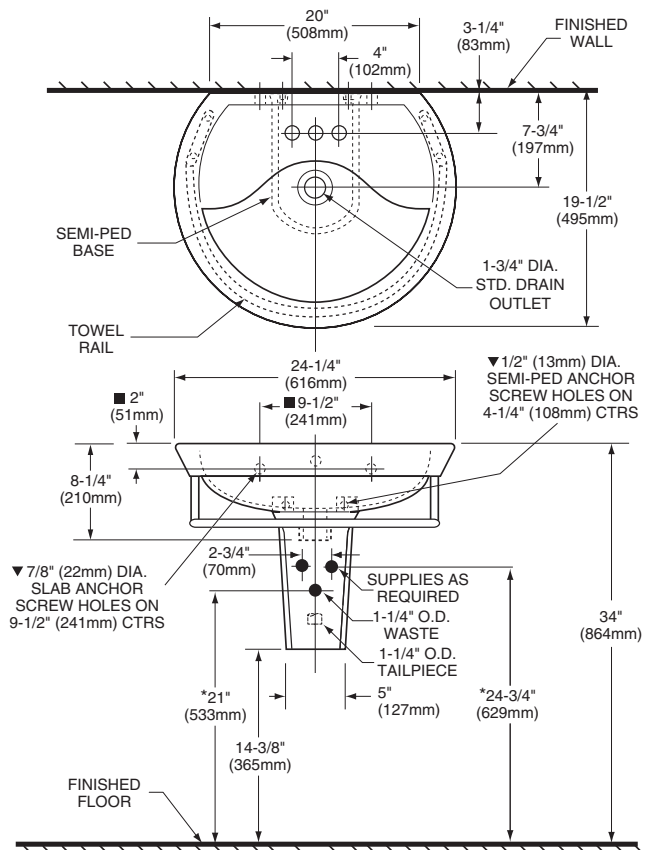

- 0268.444** Faucet holes on 4" (102mm) centers (shown)
- 0268.888** Faucet holes on 8" (203mm) centers
- 0268.144** Center hole only

**Nominal Dimensions:**

24-1/4" x 19-1/2" x 34"  
(616 x 495 x 864mm)

- 3520.000** Integral Towel Bar  
002 Crome, 295 Satin Nickel
- 738520-0070A** Towel Bar mounting kit

**Bowl sizes:**

19" (483mm) wide  
12" (305mm) front to back  
6" (152mm) deep

**Compliance Certifications:**

\* See faucet section for additional models available

**NOTES:**

- \* DIMENSIONS SHOWN FOR LOCATION OF SUPPLIES AND "P" TRAP ARE SUGGESTED.
- ▼ PEDESTAL ANCHORING SCREWS NOT INCLUDED.
- SUITABLE FOR REINFORCEMENT ONLY. ACTUAL DIMENSIONS MUST BE TAKEN FROM FIXTURE.
- FITTINGS NOT INCLUDED AND MUST BE ORDERED SEPARATELY. PROVIDE SUITABLE REINFORCEMENT FOR ALL WALL SUPPORTS. INSTALLATION INSTRUCTIONS SUPPLIED WITH LAVATORY.

**IMPORTANT:** Dimensions of fixtures are nominal and may vary within the range of tolerances established by ANSI Standard A112.19.2. These measurements are subject to change or cancellation. No responsibility is assumed for use of superseded or voided pages.