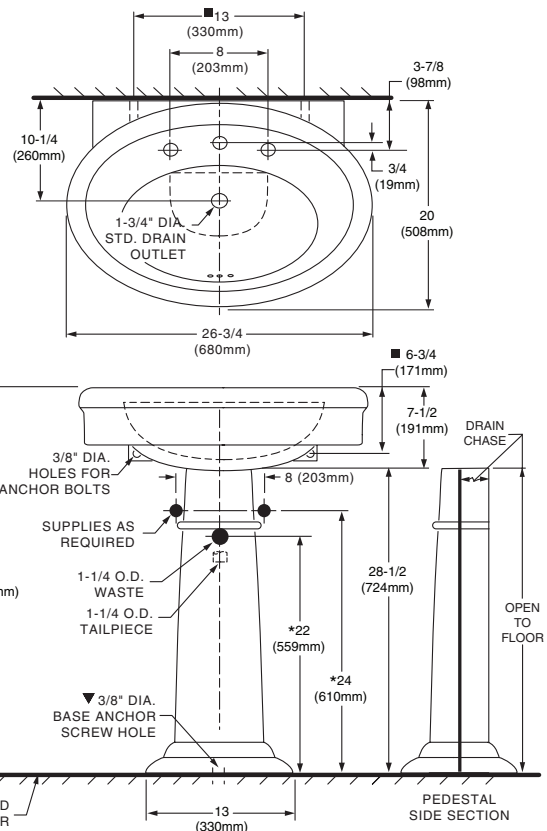

**0283.800** Faucet holes on 8" (203mm) centers

**Nominal Dimensions:**

26-3/4" x 20" x 36"  
(679 x 508 x 914mm)

**Separate Components:**

- 0283.008** Pedestal top 8" (203mm) centers
- 0067.000** Pedestal only

**Bowl sizes:**

16-3/4" (425mm) wide  
11-1/4" (286mm) front to back  
6-1/4" (159mm) deep

**Compliance Certifications -**

**Meets or Exceeds the Following Specifications:**

- ASME A112.19.9M for Non-Vitreous Ceramic Fixtures
- CAN/CSA B45 Series

**To Be Specified:**

- Color: White only
- Recommended Faucet: 8" spread No. 2881
- Faucet Finish: Chrome or Satin
- Supplies:
- 1-1/4" Trap:

**NOTES:**  
\* DIMENSIONS SHOWN FOR LOCATION OF SUPPLIES AND "P" TRAP ARE SUGGESTED.

**IMPORTANT:** Dimensions of fixtures are nominal and may vary within the range of tolerances established by ANSI Standard A112.19.9M. These measurements are subject to change or cancellation. No responsibility is assumed for use of superseded or voided pages.