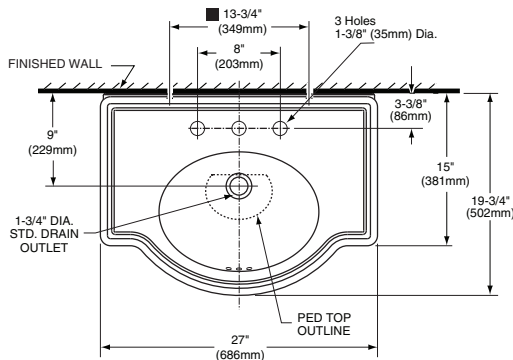

RETROSPECT COLLECTION® PEDESTAL SINK

- Authentically styled rectangle pedestal
- Made from fine fireclay
- Generous deck area for toiletries
- Front overflow
- Supplied with mounting kit
- Right Height™ for greater comfort
- **Part of design matched Retrospect Collection®**

☐ **0282.800** Faucet holes on 8" (203mm) centers

Nominal Dimensions:

27" x 19-3/4" x 36"
(686 x 502 x 914mm)

Separate Components:

☐ **0282.008** Pedestal top 8" (203mm) centers

☐ **0066.000** Pedestal only

Bowl sizes:

15-1/2" (394mm) wide
12" (305mm) front to back
6-1/8" (156mm) deep

Compliance Certifications -

Meets or Exceeds the Following Specifications:

- ASME A112.19.9M for Non-Vitreous Ceramic Fixtures
- CAN/CSA B45 Series

To Be Specified:

- ☐ Color: White only
- ☐ Recommended Faucet: 2373.701
- ☐ Faucet Finish:
- ☐ Supplies:
- ☐ 1-1/4" Trap:

NOTES:
* DIMENSIONS SHOWN FOR LOCATION OF SUPPLIES AND "P" TRAP ARE SUGGESTED.
▼ PEDESTAL ANCHORING SCREWS NOT INCLUDED.
■ SUITABLE FOR REINFORCEMENT ONLY. ACTUAL DIMENSIONS MUST BE TAKEN FROM FIXTURE.
FITTINGS NOT INCLUDED AND MUST BE ORDERED SEPARATELY.
PROVIDE SUITABLE REINFORCEMENT FOR ALL WALL SUPPORTS.
INSTALLATION INSTRUCTIONS SUPPLIED WITH LAVATORY.

IMPORTANT: Dimensions of fixtures are nominal and may vary within the range of tolerances established by ANSI Standard A112.19.9. These measurements are subject to change or cancellation. No responsibility is assumed for use of superseded or voided pages.