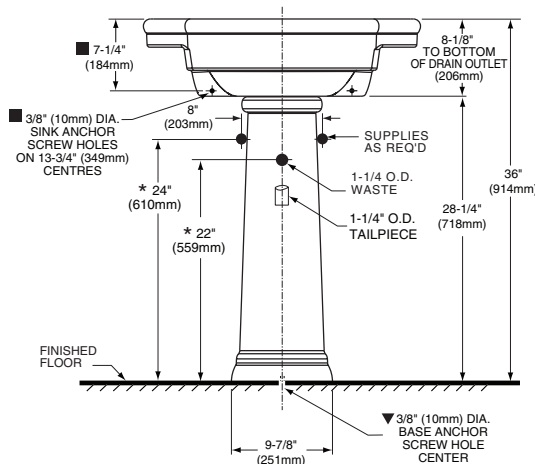

RETROSPECT COLLECTION® PEDESTAL SINK

- Authentically styled rectangle pedestal
- Made from fine fireclay
- Generous deck area for toiletries
- Front overflow
- Supplied with mounting kit
- Right Height™ for greater comfort
- **Part of design matched Retrospect Collection®**

☐ **0282.800** Faucet holes on 8" (203mm) centers

Nominal Dimensions:

27" x 19-3/4" x 36"
(686 x 502 x 914mm)

Separate Components:

☐ **0282.008** Pedestal top 8" (203mm) centers

☐ **0066.000** Pedestal only

Bowl sizes:

15-1/2" (394mm) wide
12" (305mm) front to back
6-1/8" (156mm) deep

Compliance Certifications -

Meets or Exceeds the Following Specifications:

- ASME A112.19.9M for Non-Vitreous Ceramic Fixtures
- CAN/CSA B45 Series

To Be Specified:

- ☐ Color: White only
- ☐ Recommended Faucet: 2373.701
- ☐ Faucet Finish:
- ☐ Supplies:
- ☐ 1-1/4" Trap:

NOTES:
* DIMENSIONS SHOWN FOR LOCATION OF SUPPLIES AND "P" TRAP ARE SUGGESTED.
▼ PEDESTAL ANCHORING SCREWS NOT INCLUDED.
■ SUITABLE FOR REINFORCEMENT ONLY. ACTUAL DIMENSIONS MUST BE TAKEN FROM FIXTURE.
FITTINGS NOT INCLUDED AND MUST BE ORDERED SEPARATELY.
PROVIDE SUITABLE REINFORCEMENT FOR ALL WALL SUPPORTS.
INSTALLATION INSTRUCTIONS SUPPLIED WITH LAVATORY.

IMPORTANT: Dimensions of fixtures are nominal and may vary within the range of tolerances established by ANSI Standard A112.19.9. These measurements are subject to change or cancellation. No responsibility is assumed for use of superseded or voided pages.