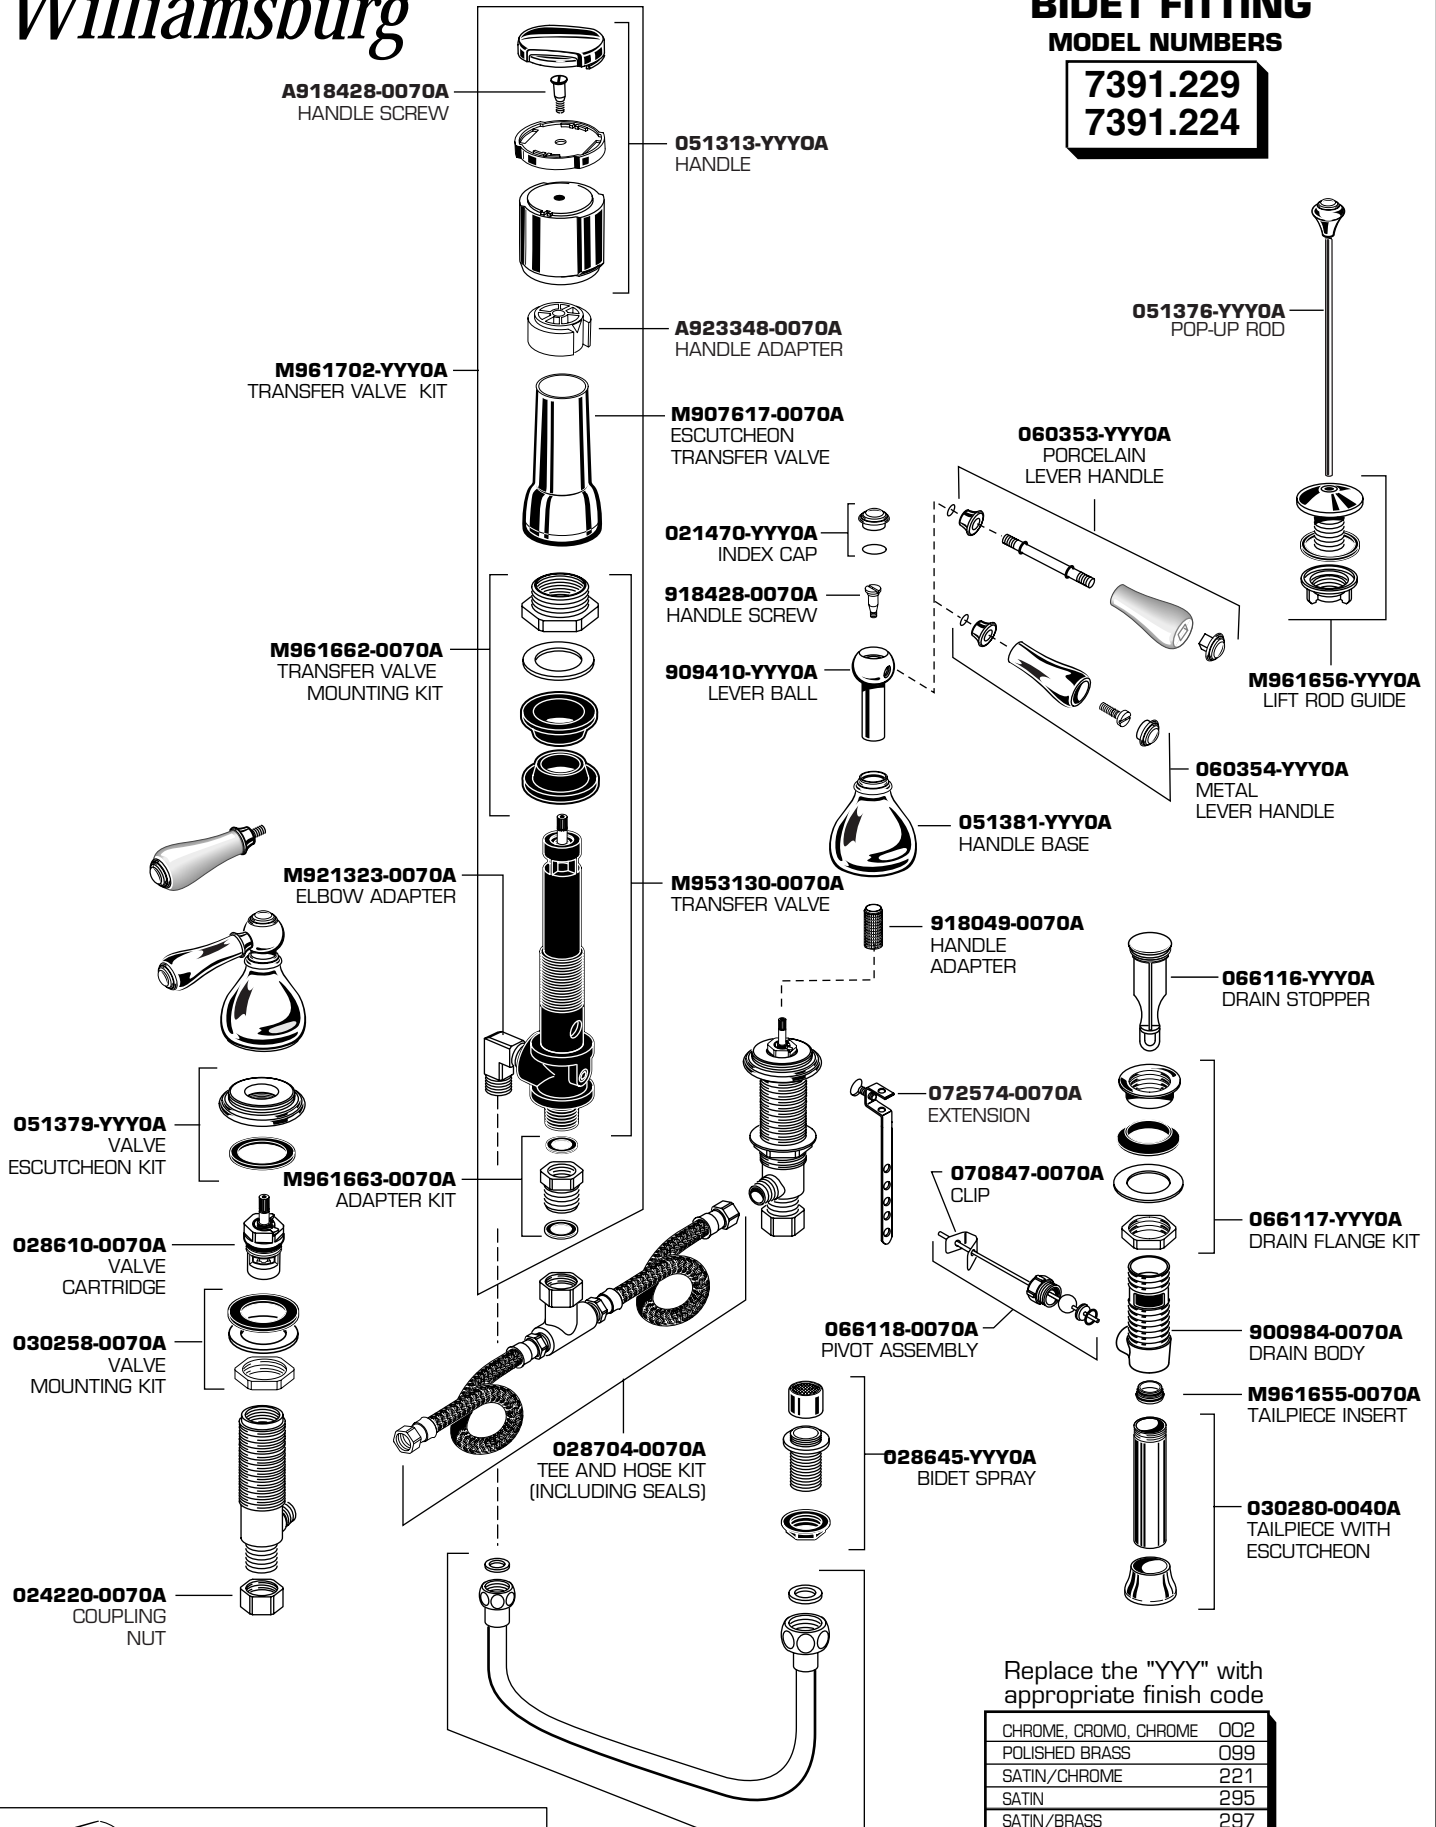

BIDET FITTING MODEL NUMBERS

7391.229
7391.224

Replace the "YYY" with appropriate finish code

CHROME, CROMO, CHROME	002
POLISHED BRASS	099
SATIN/CHROME	221
SATIN	295
SATIN/BRASS	297
CHROME/BRASS	299

HOT LINE FOR HELP
For toll-free information and answers to your questions, call:
1 (800) 223-0068
Weekdays 8:00 a.m. to 7:00 p.m. Eastern Time
IN CANADA 1-800-387-0369 (TORONTO 1-905-306-1093)