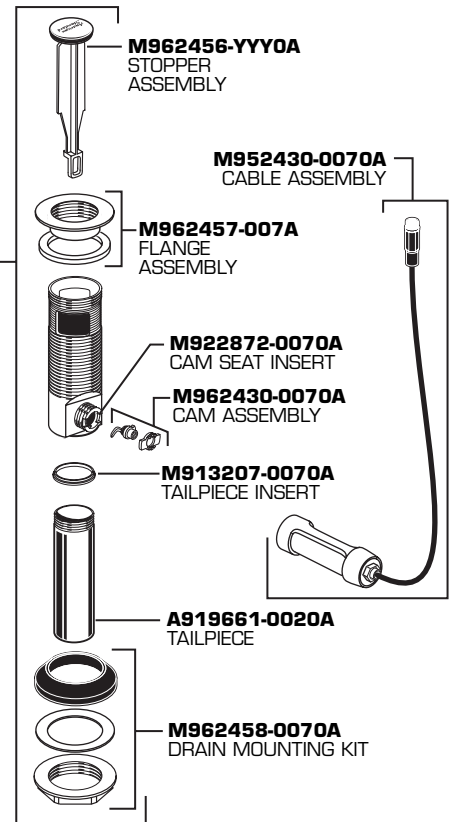

MODEL NUMBER

**2175.502**

Replace the "YYY" with appropriate finish code

CHROME	002
BRASS	099

HOT LINE FOR HELP  
For toll-free information and answers to your questions, call:  
1-800-442-1902  
Weekdays 8:00 a.m. to 8:00 p.m. EST  
IN CANADA 1-800-387-0369 (TORONTO 1-905-306-1093)  
Weekdays 8:00 a.m. to 7:00 p.m. EST