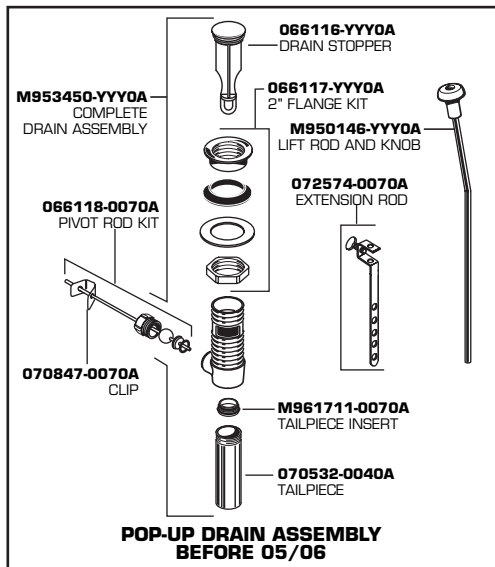

MODEL NUMBER

**2175.502**

Replace the "YYY" with appropriate finish code

CHROME	002
BRASS	099

HOT LINE FOR HELP  
For toll-free information and answers to your questions, call:  
1-800-442-1902  
Weekdays 8:00 a.m. to 8:00 p.m. EST  
IN CANADA 1-800-387-0369 (TORONTO 1-905-306-1093)  
Weekdays 8:00 a.m. to 7:00 p.m. EST