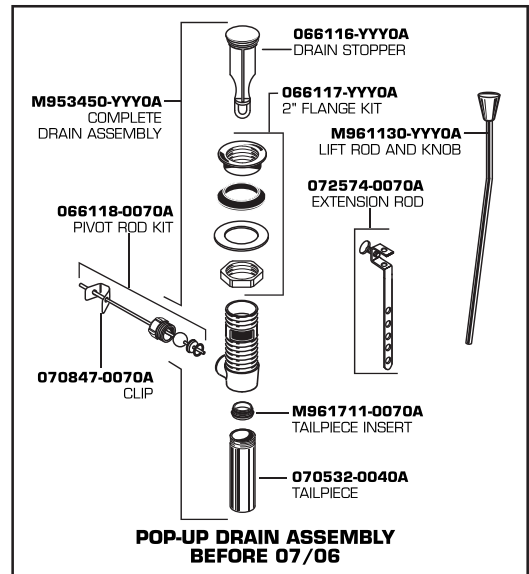

American Standard

SEVA™ SINGLE CONTROL CENTERSET LAVATORY FAUCET

MODEL NUMBER

1480.110
1480.115

030126-0070A
HANDLE
SCREW KIT

060327-YYY0A
HANDLE KIT

A907468 -YYY0A
ESCUTCHEON CAP

023527-0070A
CARTRIDGE SCREWS

CHROME	002
SATIN NICKEL	295

M952425-YYY0A
DRAIN ASSEMBLY

M962456-YYY0A
STOPPER
ASSEMBLY

M952430-0070A
CABLE ASSEMBLY

M962457-007A
FLANGE
ASSEMBLY

M922872-0070A
CAM SEAT INSERT

M962430-0070A
CAM ASSEMBLY

M913207-0070A
TAILPIECE INSERT

A919661-0020A
TAILPIECE

M962458-0070A
DRAIN MOUNTING KIT

M953450-YYY0A
COMPLETE
DRAIN ASSEMBLY

066116-YYY0A
DRAIN STOPPER

066117-YYY0A
2" FLANGE KIT

M961130-YYY0A
LIFT ROD AND KNOB

072574-0070A
EXTENSION ROD

066118-0070A
PIVOT ROD KIT

070847-0070A
CLIP

M961711-0070A
TAILPIECE INSERT

070532-0040A
TAILPIECE

**POP-UP DRAIN ASSEMBLY
BEFORE 07/06**

HOT LINE FOR HELP
For toll-free information and answers to your questions, call:
1-800-442-1902
Weekdays 8:00 a.m. to 8:00 p.m. EST
IN MEXICO 01-800-839-1200
IN CANADA 1-800-387-0369 (TORONTO 1-905-306-1093)
Weekdays 8:00 a.m. to 7:00 p.m. EST