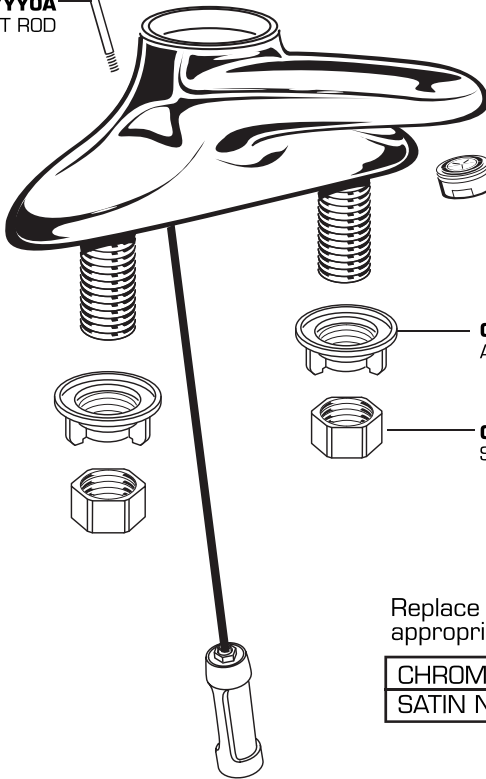

American Standard

SEVA™ SINGLE CONTROL CENTERSET LAVATORY FAUCET

MODEL NUMBER

1480.110
1480.115

030126-0070A
HANDLE
SCREW KIT

060327-YYY0A
HANDLE KIT

A907468 -YYY0A
ESCUTCHEON CAP

023527-0070A
CARTRIDGE SCREWS

923391-0070A
CAP RETAINER

023529-0070A
CARTRIDGE

M962510-YYY0A
LIFT ROD

M919660-0020A
6" TAILPIECE
(NOT INCLUDED
WITH FAUCET)

066070-YYY0A
AERATOR

065800-0070A
ATTACHMENT NUT

024220-0070A
SUPPLY NUT

Replace the "YYY" with
appropriate finish code

CHROME	002
SATIN NICKEL	295

M952425-YYY0A
DRAIN ASSEMBLY

M962456-YYY0A
STOPPER
ASSEMBLY

M952430-0070A
CABLE ASSEMBLY

M962457-007A
FLANGE
ASSEMBLY

M922872-0070A
CAM SEAT INSERT

M962430-0070A
CAM ASSEMBLY

M913207-0070A
TAILPIECE INSERT

066118-0070A
PIVOT ROD KIT

070847-0070A
CLIP

M961711-0070A
TAILPIECE INSERT

070532-0040A
TAILPIECE

**POP-UP DRAIN ASSEMBLY
BEFORE 07/06**

HOT LINE FOR HELP
For toll-free information and answers to your questions, call:
1-800-442-1902
Weekdays 8:00 a.m. to 8:00 p.m. EST
IN MEXICO 01-800-839-1200
IN CANADA 1-800-387-0369 (TORONTO 1-905-306-1093)
Weekdays 8:00 a.m. to 7:00 p.m. EST