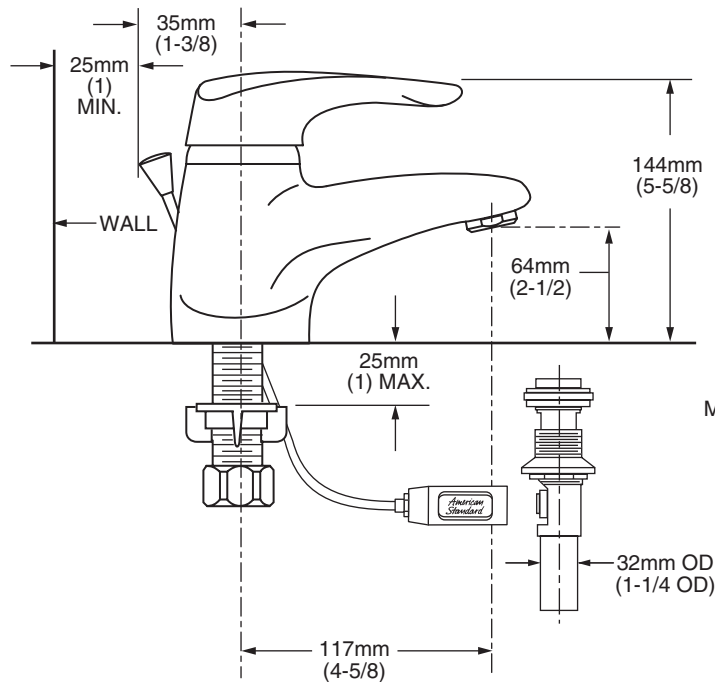

MODEL NUMBER:

- 1480.110 Centerset Lavatory Faucet**
Metal Speed Connect™ Pop-up drain.
- 1480.115 Centerset Lavatory Faucet**
Less pop-up drain, Less pop-up hole.

GENERAL DESCRIPTION:

Cast brass centerset body with metal handle. Washerless 47mm ceramic disc valve cartridge. Equipped with a hot limit safety stop. 1/2" male threaded brass inlet shanks with brass coupling nuts. 20" (500mm) long flexible stainless steel drain cable is pre-assembled to faucet body. Metal Speed Connect™ drain body with 1-1/4 inch (32mm) tail piece. 2.2 gpm/8.3L/min. maximum flow rate. Fitting mounts on 4" centers.

PRODUCT FEATURES:

- Brass Waterway:** Highest quality faucet materials for durability & long life.
- Ceramic Disc Valve Cartridge:** Assures a lifetime of drip-free performance.
- Adjustable Hot Limit Safety Stop:** Limits the amount of hot water allowed to mix with cold. Reduces the risk of accidental scalding.
- Low Lead:** Meets NSF Standard 61/Section 9 & Prop 65 lead requirements.
- Exclusive Speed Connect™ Metal Drain:**
 - Fewer parts. Installs in less time.
 - No adjustments required - seals the first time, every time.
 - Flexible stainless steel cable - installs effortlessly in tight spaces.

SUGGESTED SPECIFICATION:

Single control centerset lavatory fitting shall feature a cast brass body with all metal handle. Shall feature 1/2" male threaded brass inlet shanks with brass coupling nuts. Shall also feature washerless ceramic disc valve cartridge with a hot limit safety stop. Shall also feature a metal drain body with stainless steel cable actuation. Faucet shall be American Standard Model # 1480.____.