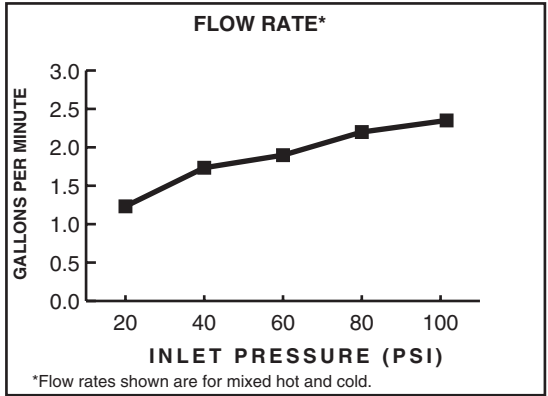

CODES AND STANDARDS

These products meet or exceed the following codes and standards:

- ANSI A117.1
- ASME A112.18.1
- CSA B 125
- NSF 61/Section 9

Product Number	Description	Finish Options*		
		Polished Chrome	PVD Satin Nickel	P Chrome /PVD Brass Mix
		002	295	299
1480.110	Centerset Lavatory faucet. Metal Speed Connect™Pop-up drain.			
1480.115	Centerset Lavatory faucet, Less pop-up drain, Less pop-up hole.		N/A	N/A

N/A = NOT AVAILABLE

Meets the American Disabilities Act Guidelines and **ANSI A117.1** Requirements for the physically challenged.

*EverClean™ Finish:

- Offered on Polished Chrome (002), Satin Nickel (295), and Chrome/Brass Mix. (299).
- One wipe effortlessly removes spots.
- Eliminates the need for cleaners and scrubbing.