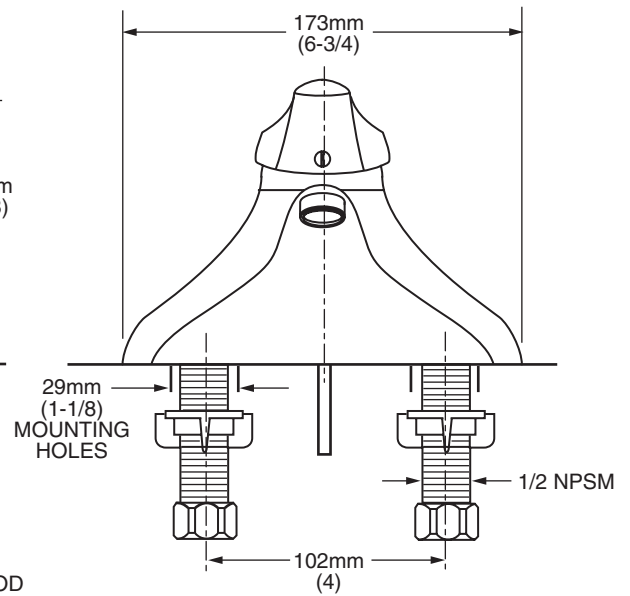

MODEL NUMBER:

- 1480.110 Centerset Lavatory Faucet**
Metal Speed Connect™ Pop-up drain.
- 1480.115 Centerset Lavatory Faucet**
Less pop-up drain, Less pop-up hole.

GENERAL DESCRIPTION:

Cast brass centerset body with metal handle. Washerless 47mm ceramic disc valve cartridge. Equipped with a hot limit safety stop. 1/2" male threaded brass inlet shanks with brass coupling nuts. 20" (500mm) long flexible stainless steel drain cable is pre-assembled to faucet body. Metal Speed Connect™ drain body with 1-1/4 inch (32mm) tail piece. 2.2 gpm/8.3L/min. maximum flow rate. Fitting mounts on 4" centers.

PRODUCT FEATURES:

- Brass Waterway:** Highest quality faucet materials for durability & long life.
- Ceramic Disc Valve Cartridge:** Assures a lifetime of drip-free performance.
- Adjustable Hot Limit Safety Stop:** Limits the amount of hot water allowed to mix with cold. Reduces the risk of accidental scalding.
- Low Lead:** Meets NSF Standard 61/Section 9 & Prop 65 lead requirements.
- Exclusive Speed Connect™ Metal Drain:**
 - Fewer parts. Installs in less time.
 - No adjustments required - seals the first time, every time.
 - Flexible stainless steel cable - installs effortlessly in tight spaces.

SUGGESTED SPECIFICATION:

Single control centerset lavatory fitting shall feature a cast brass body with all metal handle. Shall feature 1/2" male threaded brass inlet shanks with brass coupling nuts. Shall also feature washerless ceramic disc valve cartridge with a hot limit safety stop. Shall also feature a metal drain body with stainless steel cable actuation. Faucet shall be American Standard Model # 1480.____.