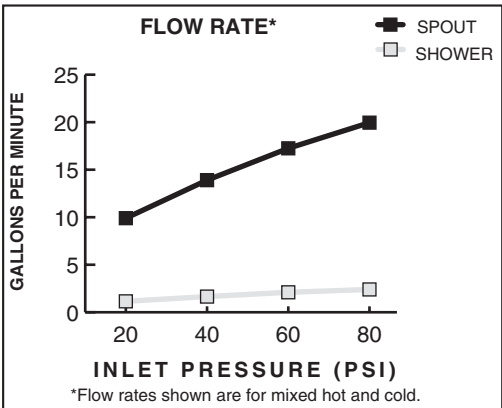

CODES AND STANDARDS

These products meet or exceed the following codes and standards:

ASME A112.18.1
CSA B 125

	Product Number	Description	Finish Options						
			Polished Chrome	PVD Blackened Bronze	PVD Polished Brass	PVD Satin/Chrome Mix	PVD Satin Nickel	PVD Satin/Brass Mix	P.Chrome /PVD Brass Mix
			002	068	099	221	295	297	299
		7220.712 Two handle Bath/Shower. Porcelain Lever handles.		N/A		N/A		N/A	N/A
		7221.712 Two handle Shower Only. Porcelain Lever handles.		N/A		N/A		N/A	N/A
		7222.712 Two handle Valve Only. Porcelain Lever handles.		N/A	N/A	N/A	N/A	N/A	N/A
		7220.722 Two handle Bath/Shower. Metal Cross handles.		N/A		N/A		N/A	N/A
		7221.722 Two handle Shower Only. Metal Cross handles.		N/A		N/A		N/A	N/A
		7222.722 Two handle Valve Only. Metal Cross handles.		N/A	N/A	N/A	N/A	N/A	N/A
		7220.732 Two handle Bath/Shower. Metal Lever handles.							
		7221.732 Two handle Shower Only. Metal Lever handles.							
		7222.732 Two handle Valve Only. Metal Lever handles.		N/A	N/A	N/A	N/A	N/A	N/A

N/A = NOT AVAILABLE

Meets the American Disabilities Act Guidelines and **ANSI A117.1** Requirements for the physically challenged.