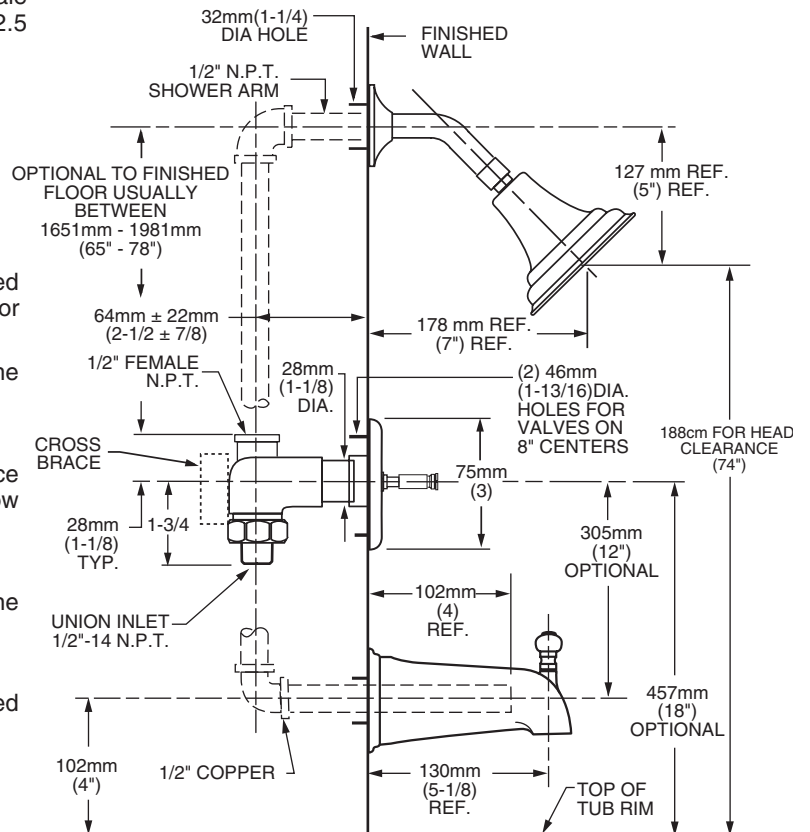

7220.712 Shown

MODEL NUMBER:*

7220.712 Bath/Shower Fitting
I.P.S. diverter spout. Porcelain Lever handles.

7221.712 Shower Only Fitting
Porcelain Lever handles.

7220.722 Bath/Shower Fitting
I.P.S. diverter spout. Metal Cross handles.

GENERAL DESCRIPTION:

Cast brass valve body on 8 inch centers. 1/4 turn washerless ceramic disc valve cartridges - reversible for use with either lever or cross handles. 1/2" N.P.T. female threaded inlets and outlets. Showerhead with 2.5 gpm/9.5L/min. flow restrictor.

Increased Rough-in: 42mm to 86mm (1-5/8 to 3-3/8).

Exclusive Valve Escutcheon Design: 3 piece escutcheon design accomodates deep and shallow rough-ins. Provides water tight seal around valves.

Integral Unions: No soldering required.

SUGGESTED SPECIFICATION:

Two handle bath/shower fitting shall feature cast brass construction. Shall also feature 1/4 turn washerless ceramic disc valve cartridges that are reversible for use with cross or lever handles. Fitting shall be American Standard Model # _____.