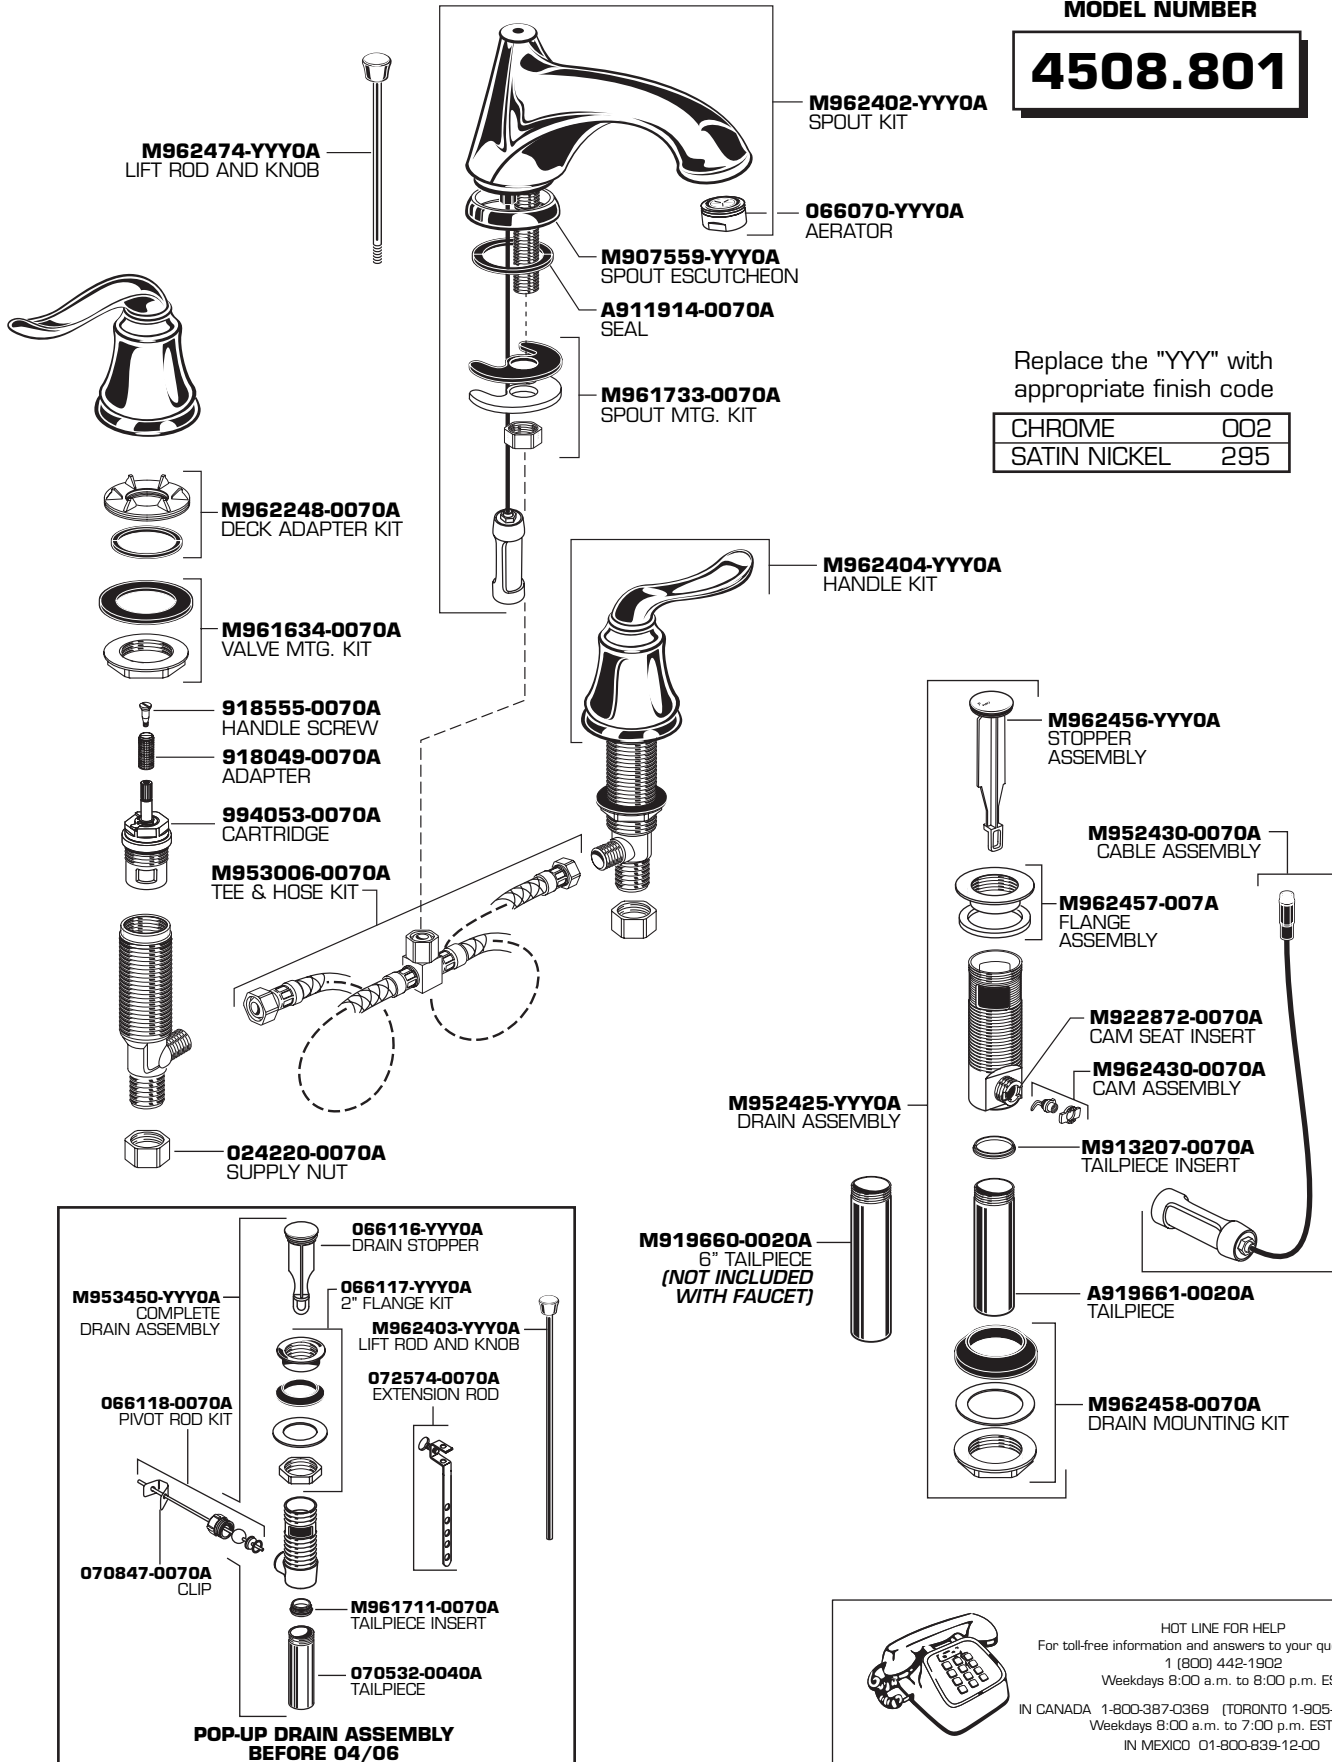

American Standard

PRINCETON Spread Lavatory Faucet with Pop-up Drain

MODEL NUMBER

4508.801

Replace the "YYY" with appropriate finish code

CHROME	002
SATIN NICKEL	295

HOT LINE FOR HELP
For toll-free information and answers to your questions, call:
1 (800) 442-1902
Weekdays 8:00 a.m. to 8:00 p.m. EST
IN CANADA 1-800-387-0369 (TORONTO 1-905-306-1093)
Weekdays 8:00 a.m. to 7:00 p.m. EST
IN MEXICO 01-800-839-12-00