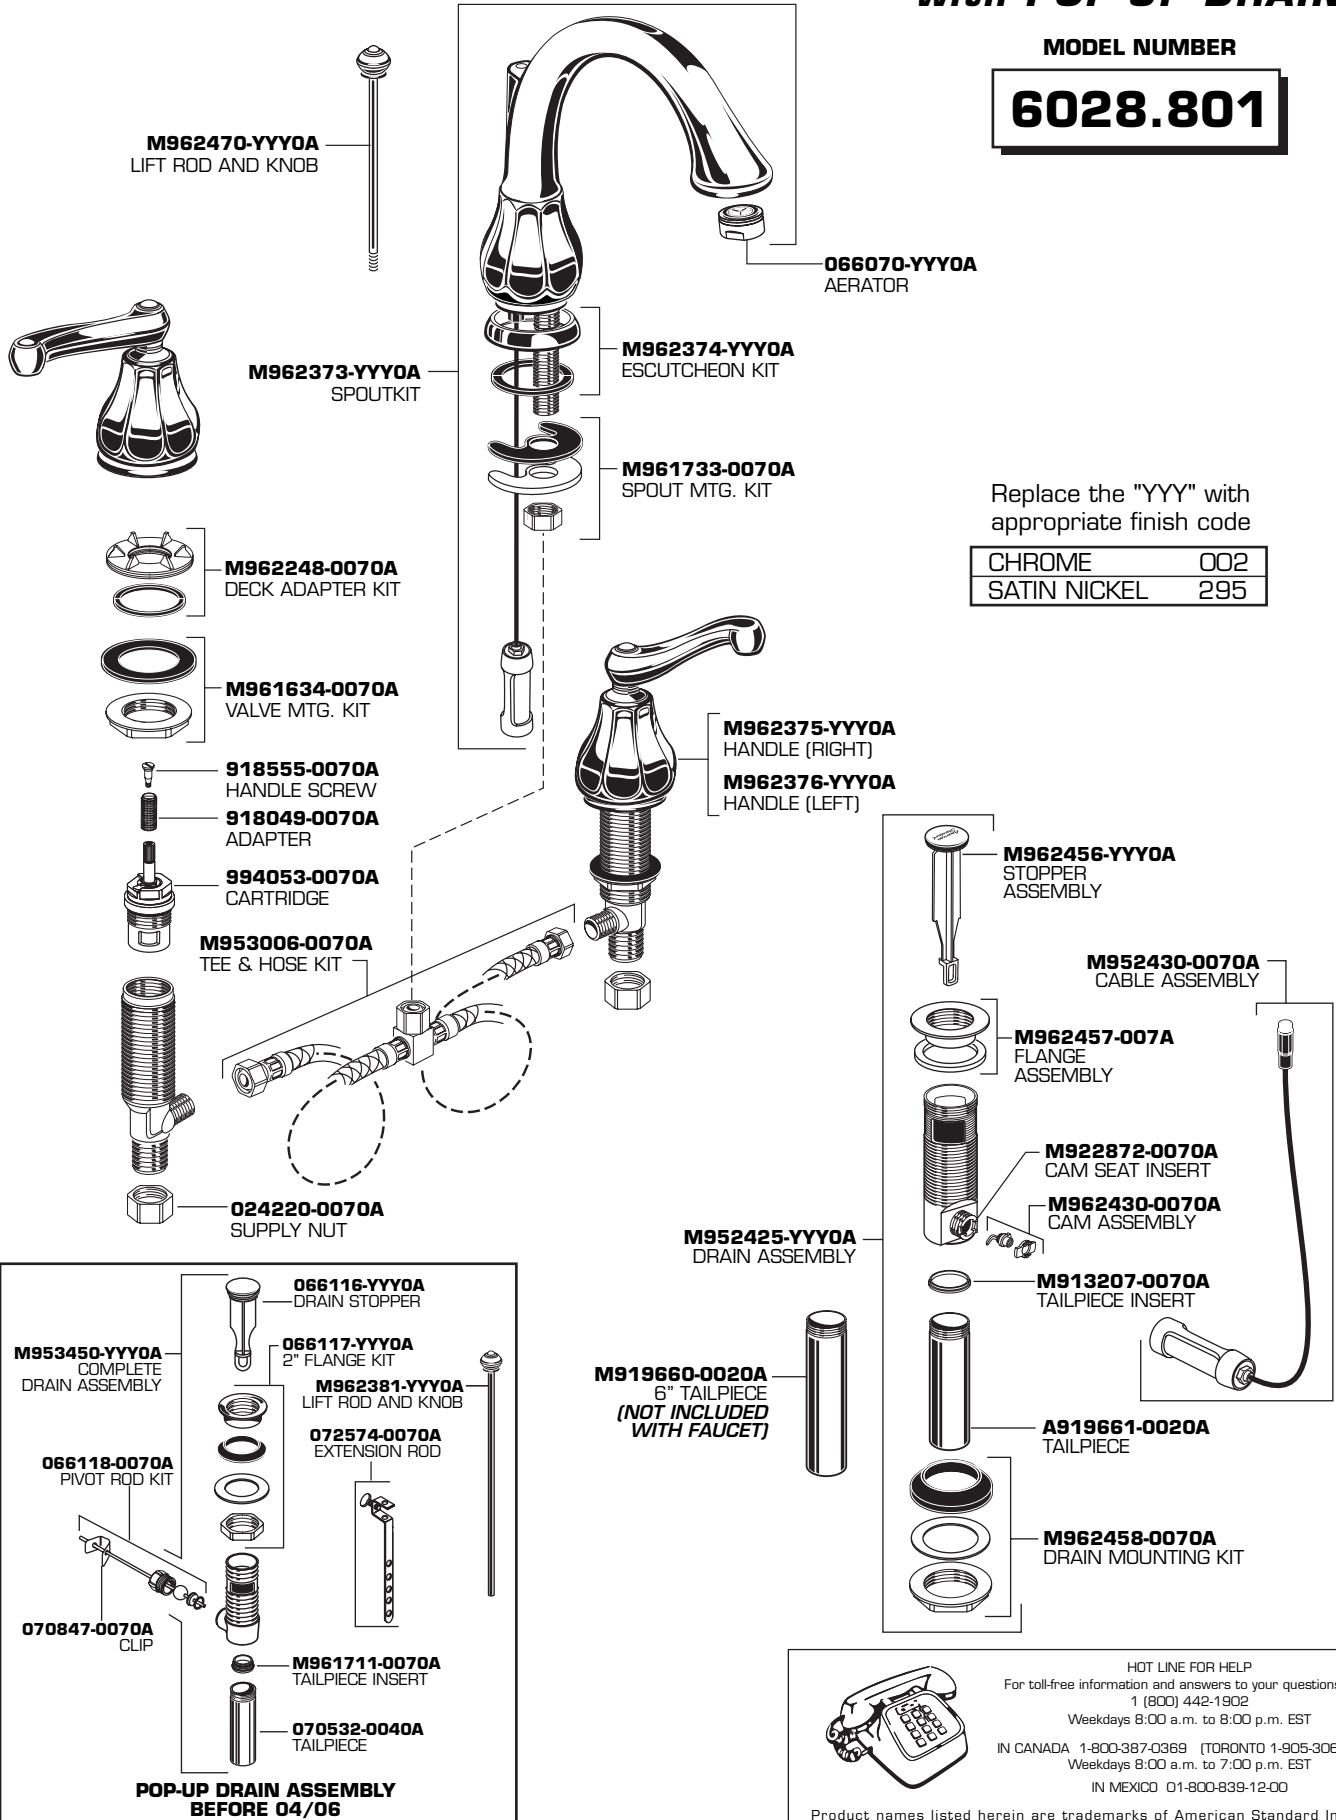

## DAZZLE Spread Lavatory Faucet with POP-UP DRAIN

MODEL NUMBER

**6028.801**

Replace the "YYY" with appropriate finish code

|              |     |
|--------------|-----|
| CHROME       | 002 |
| SATIN NICKEL | 295 |

**POP-UP DRAIN ASSEMBLY  
BEFORE 04/06**

HOT LINE FOR HELP  
For toll-free information and answers to your questions, call:  
1 (800) 442-1902  
Weekdays 8:00 a.m. to 8:00 p.m. EST  
IN CANADA 1-800-387-0369 (TORONTO 1-905-306-1093)  
Weekdays 8:00 a.m. to 7:00 p.m. EST  
IN MEXICO 01-800-839-12-00